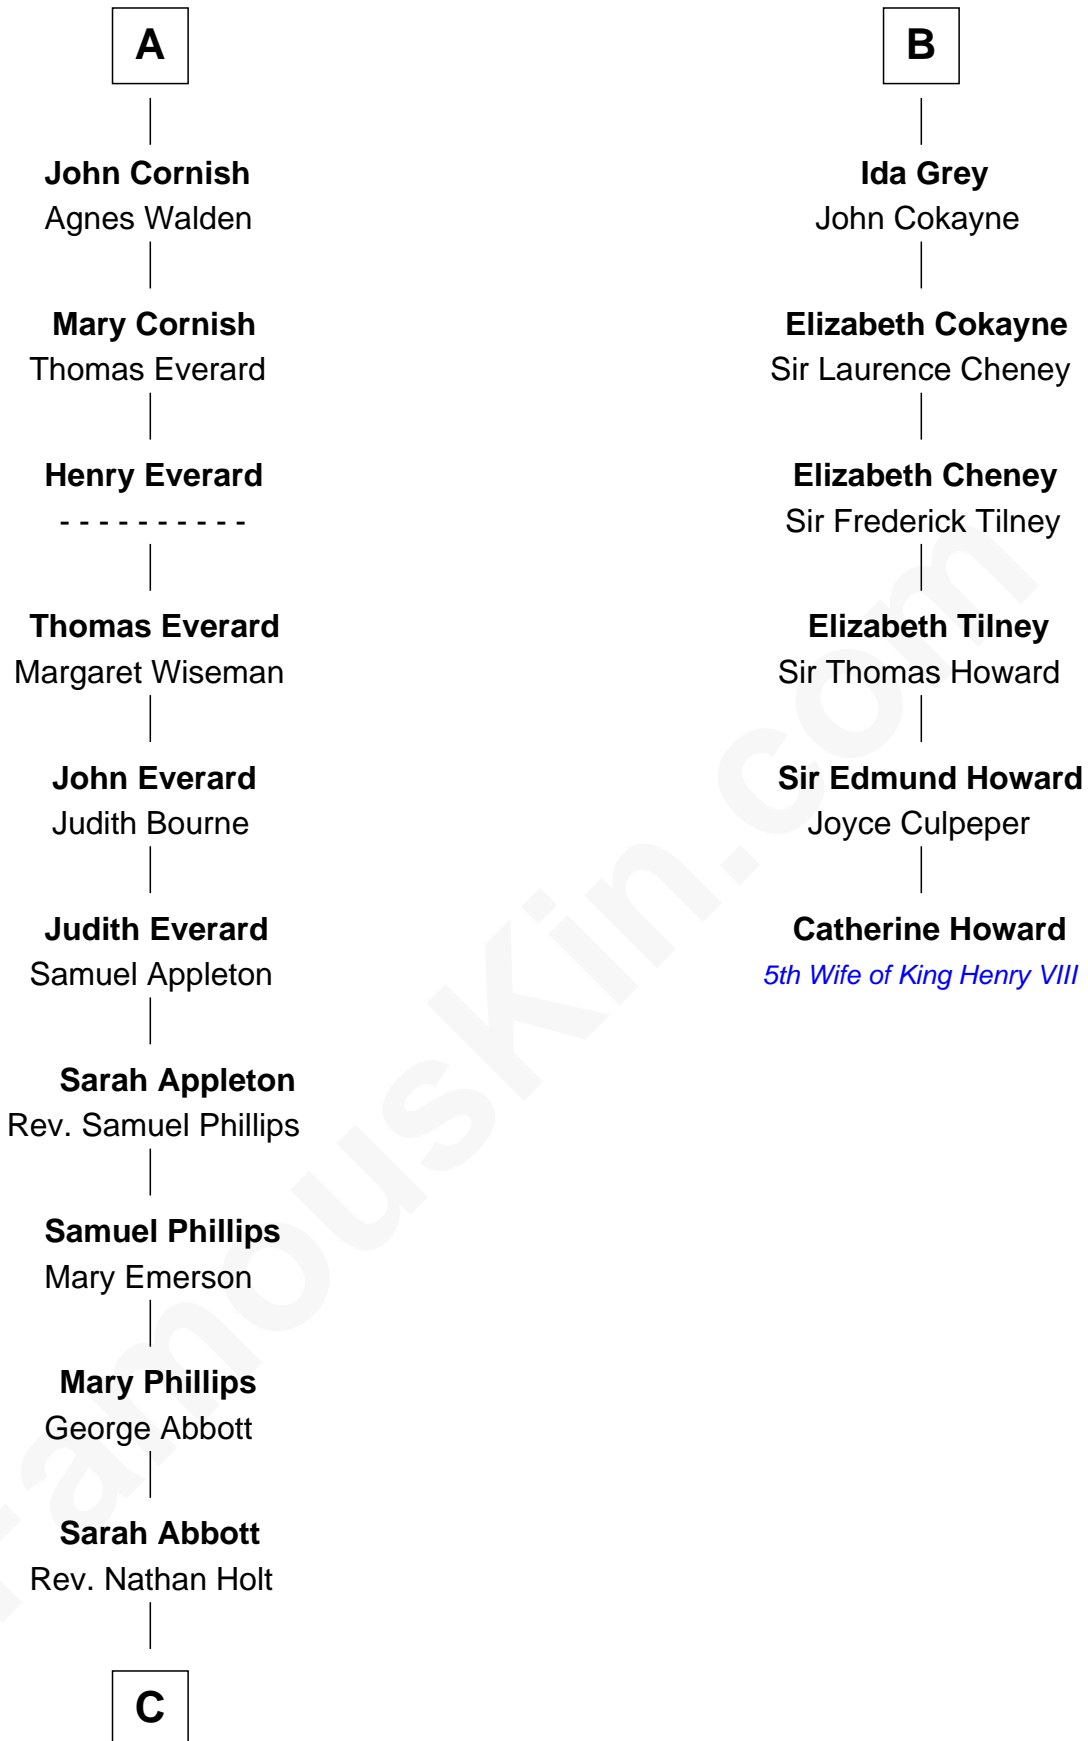

# FamousKin.com Relationship Chart of

**Robert Frost**

*Poet and Playwright*

12th cousin 9 times removed of

**Catherine Howard**

*5th Wife of King Henry VIII*

**C**

—  
**Sarah Holt**  
William Frost