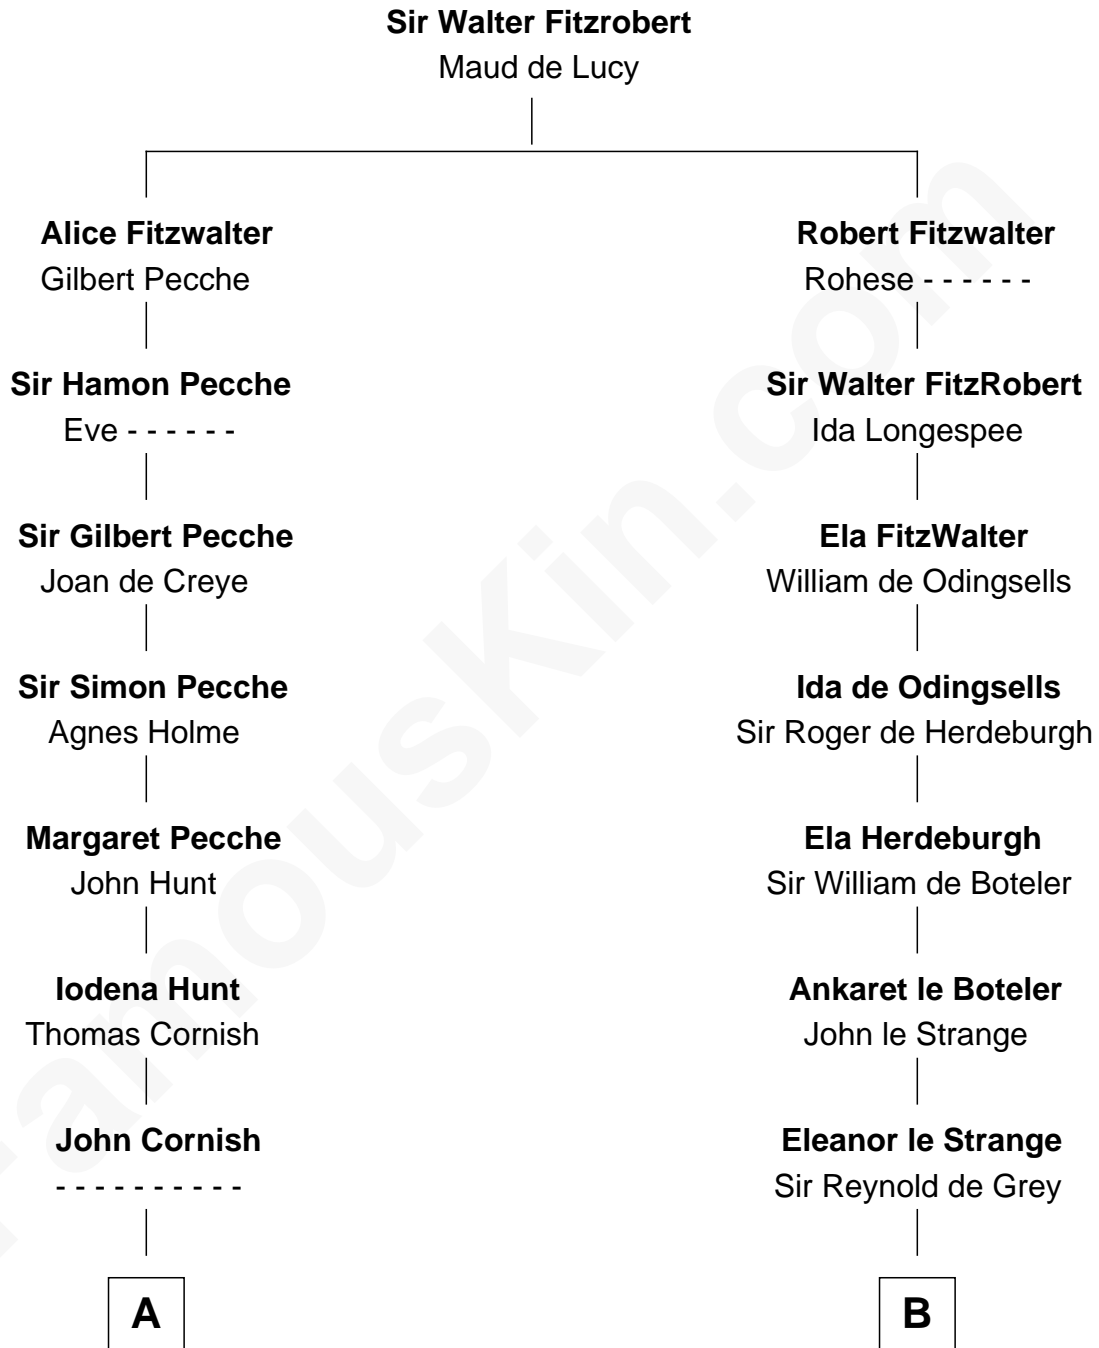

# FamousKin.com Relationship Chart of

**Robert Frost**

*Poet and Playwright*

12th cousin 9 times removed of

**Catherine Howard**

*5th Wife of King Henry VIII*

**C**

—  
**Sarah Holt**  
William Frost

—  
**Samuel Abbott Frost**  
Mary Blunt

—  
**William Prescott Frost**  
Judith Colcord

—  
**William Prescott Frost**  
Isabella Moodie

—  
**Robert Frost**  
*Poet and Playwright*

FamousKin.com