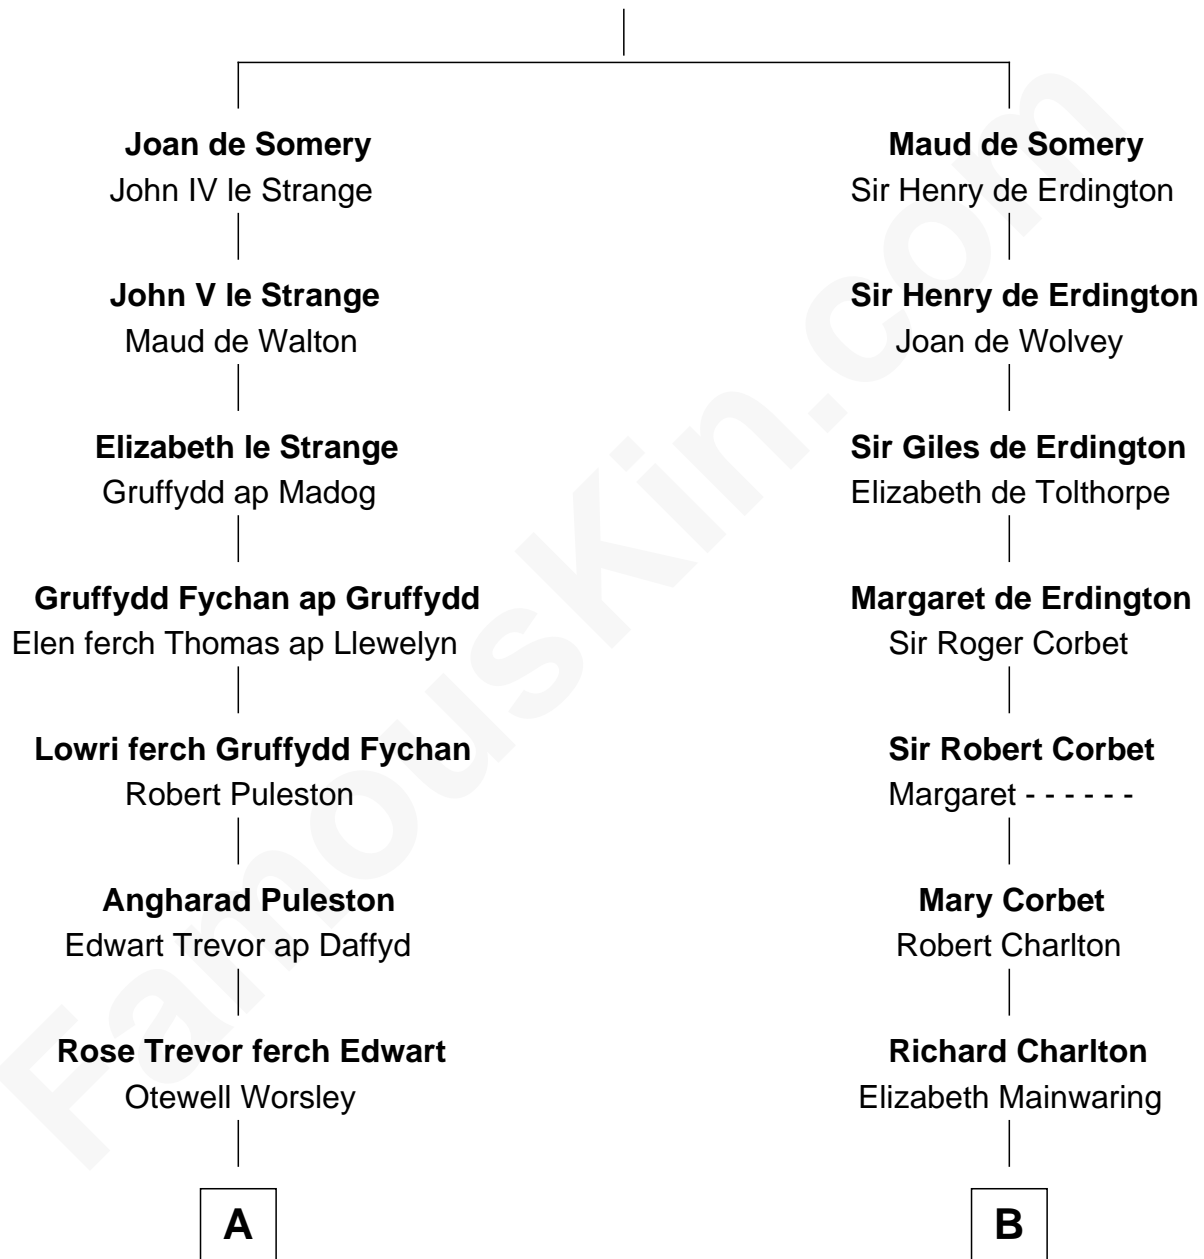

# FamousKin.com Relationship Chart of

**Robert Frost**

*Poet and Playwright*

17th cousin 3 times removed of

**Ralph Waldo Emerson**

*American Poet*

**Sir Roger de Somery**

Nichole d'Aubenev

**C**

—  
**Samuel Abbott Frost**

Mary Blunt

—  
**William Prescott Frost**

Judith Colcord

—  
**William Prescott Frost**

Isabella Moodie

—  
**Robert Frost**

*Poet and Playwright*

FamousKin.com