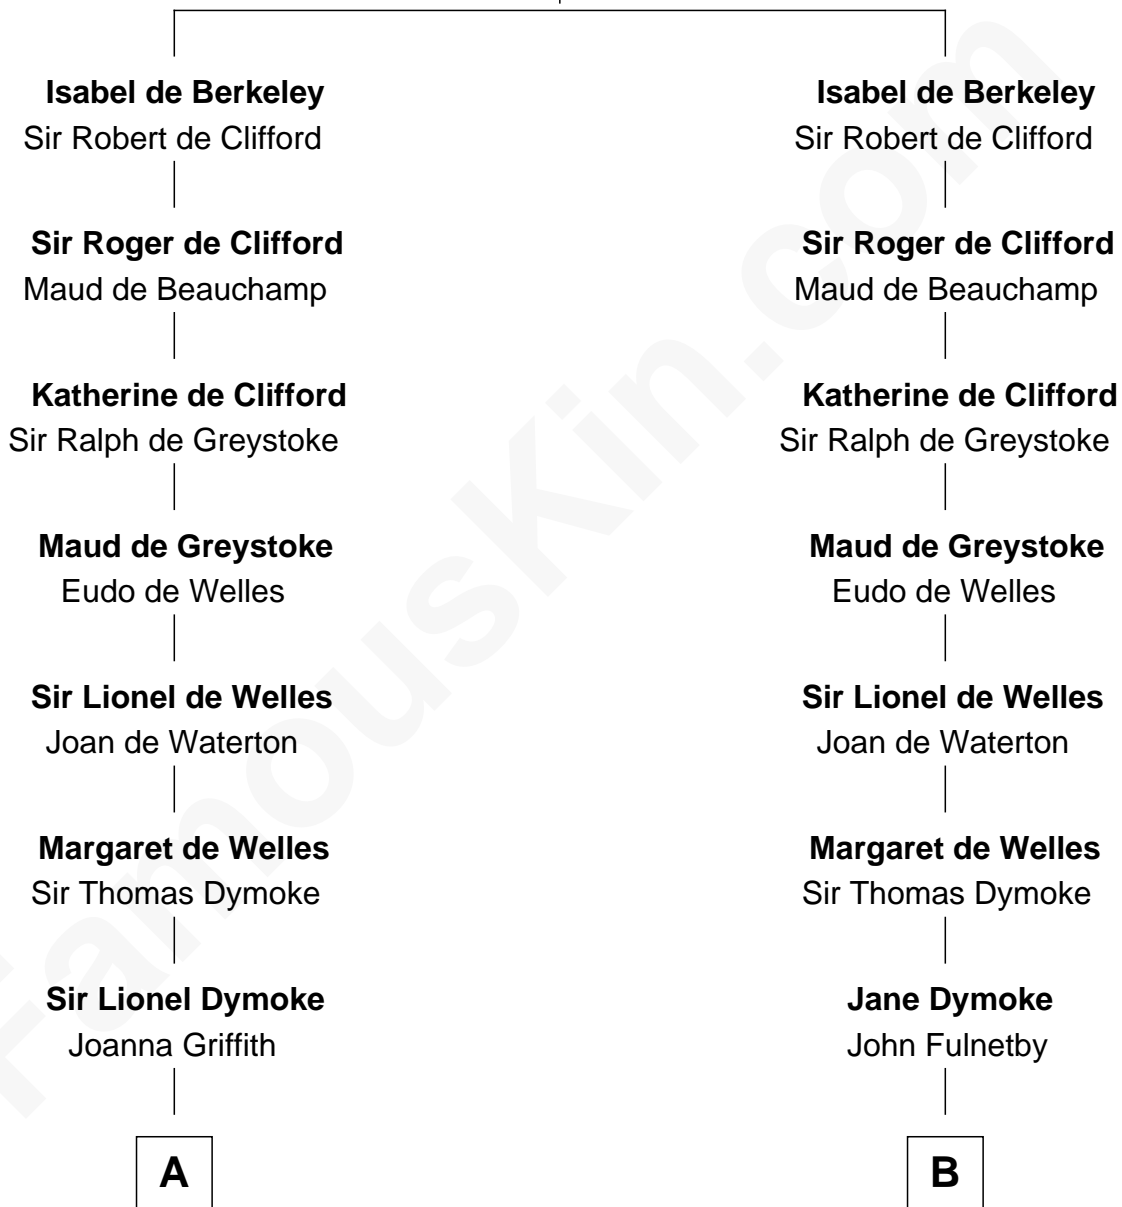

FamousKin.com Relationship Chart of

Robert Frost

Poet and Playwright

17th cousin 2 times removed of

Ralph Waldo Emerson

American Poet

Sir Maurice de Berkeley

Eve la Zouche