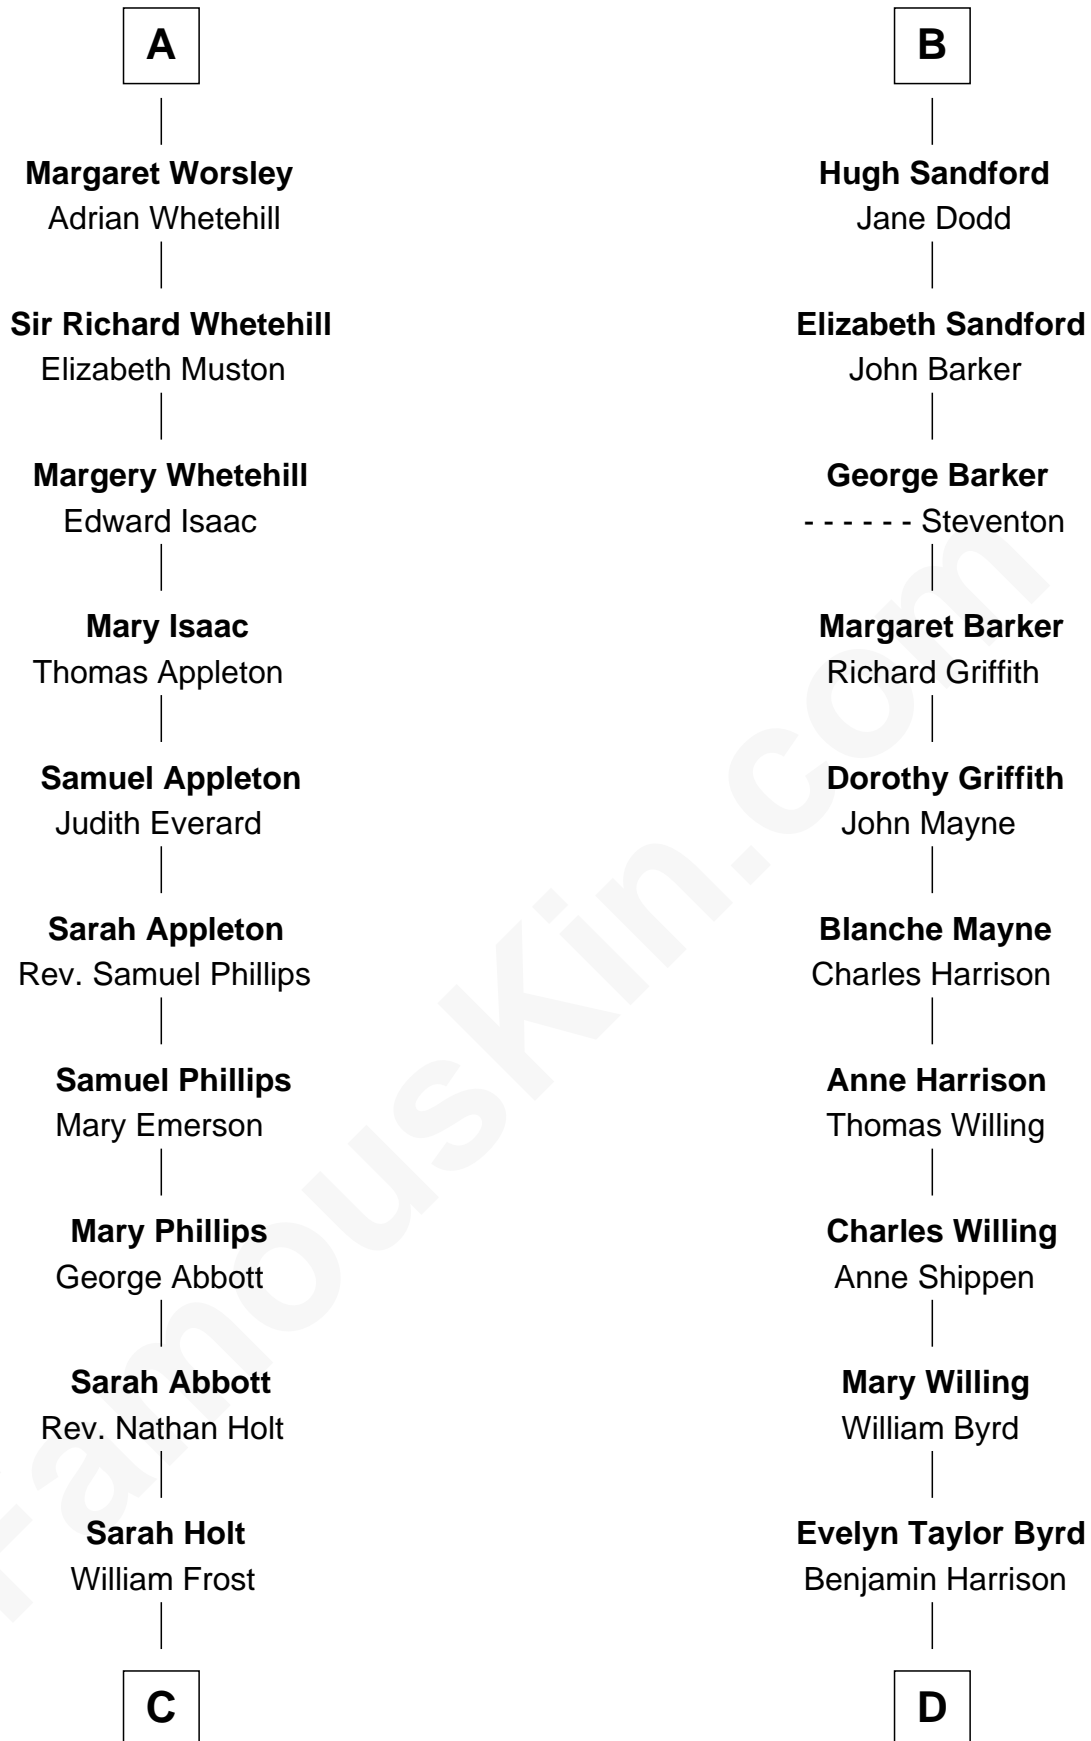

FamousKin.com Relationship Chart of

Robert Frost

Poet and Playwright

20th cousin of

Admiral Richard Byrd

Polar Explorer

Sir Roger de Somery

Nichole d'Aubenev