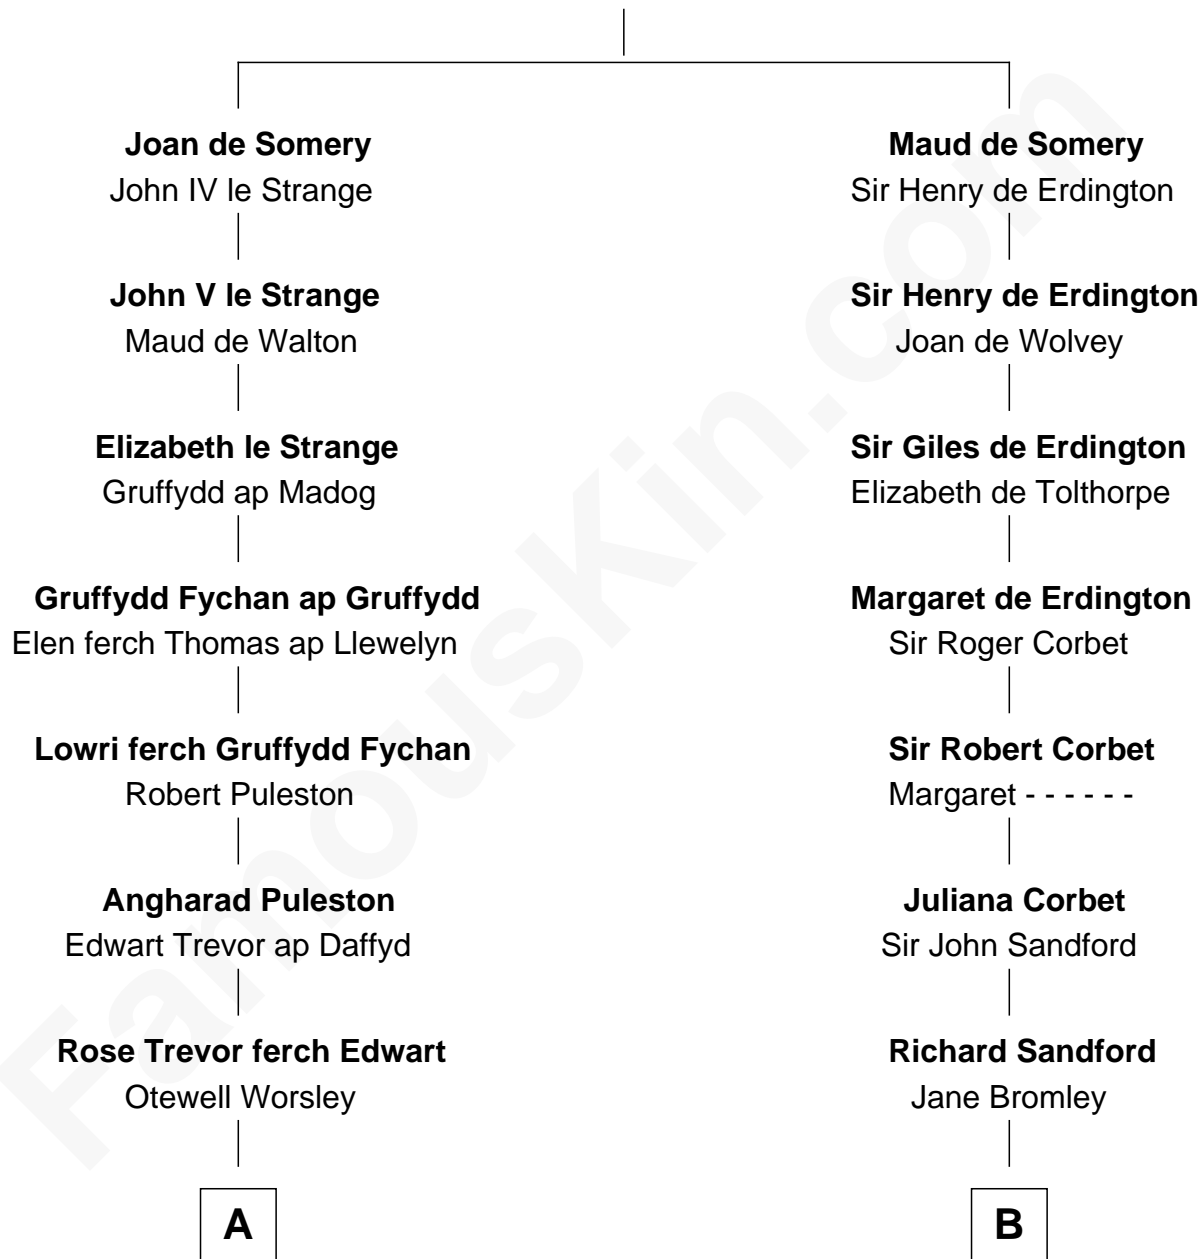

FamousKin.com Relationship Chart of

Robert Frost

Poet and Playwright

20th cousin of

Admiral Richard Byrd

Polar Explorer

Sir Roger de Somery

Nichole d'Aubenev

C

Samuel Abbott Frost

Mary Blunt

William Prescott Frost

Judith Colcord

William Prescott Frost

Isabella Moodie

Robert Frost

Admiral Richard Byrd

Polar Explorer