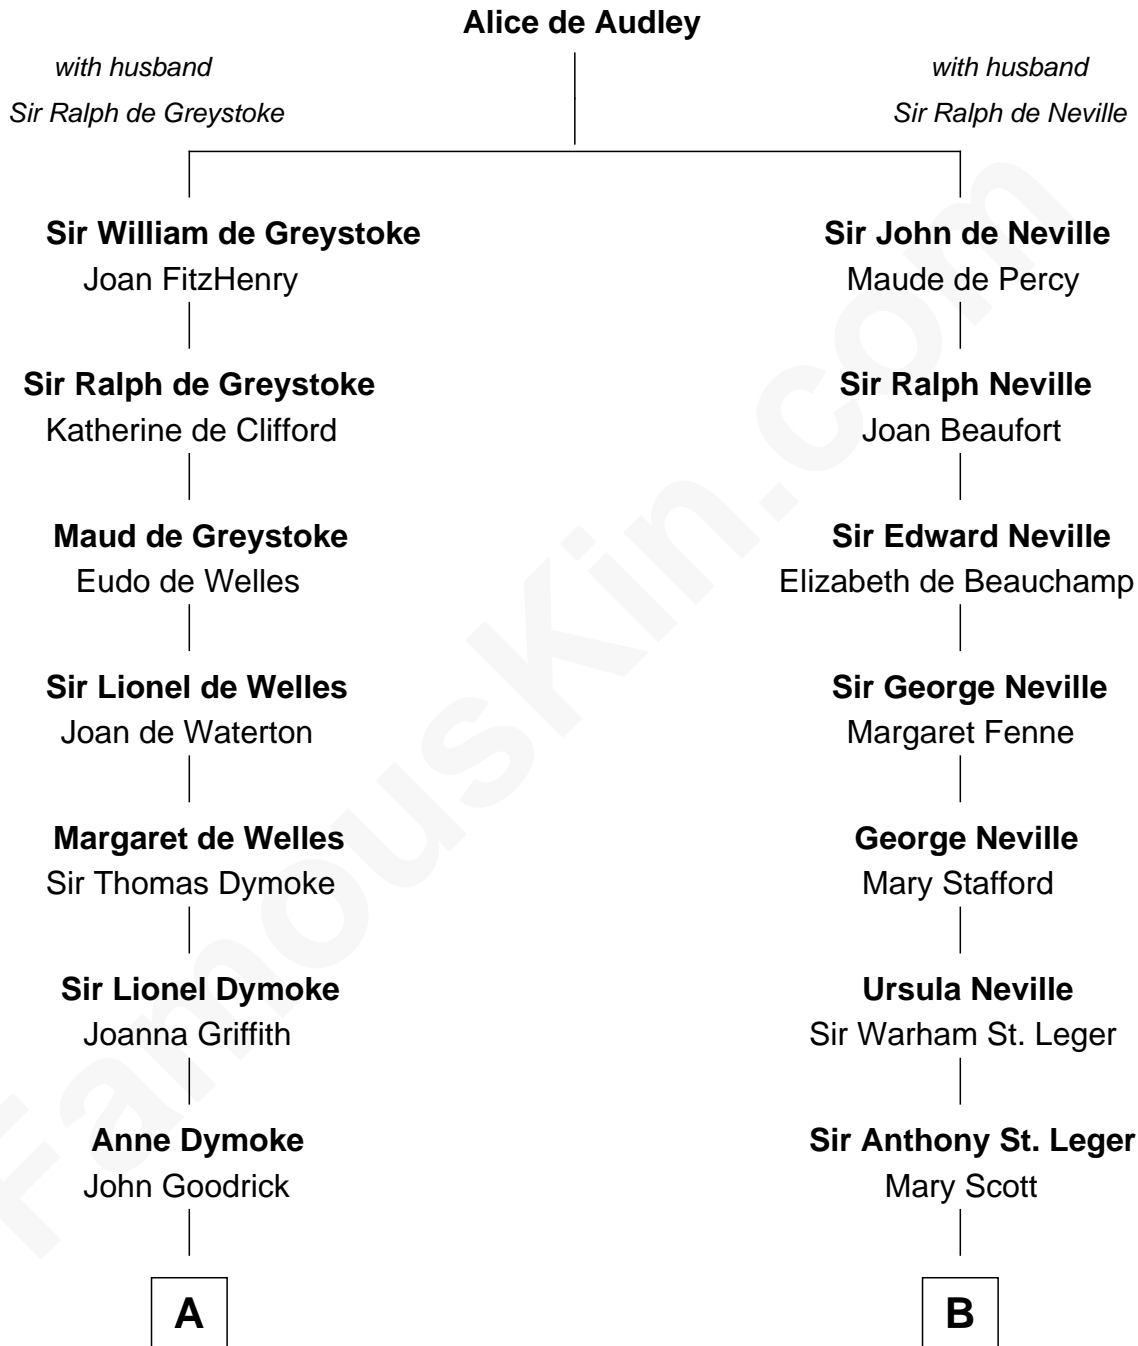

# FamousKin.com Relationship Chart of

**Robert Frost**

*Poet and Playwright*

17th cousin 1 time removed of

**Admiral Richard Byrd**

*Polar Explorer*

**C**

|  
**William Prescott Frost**