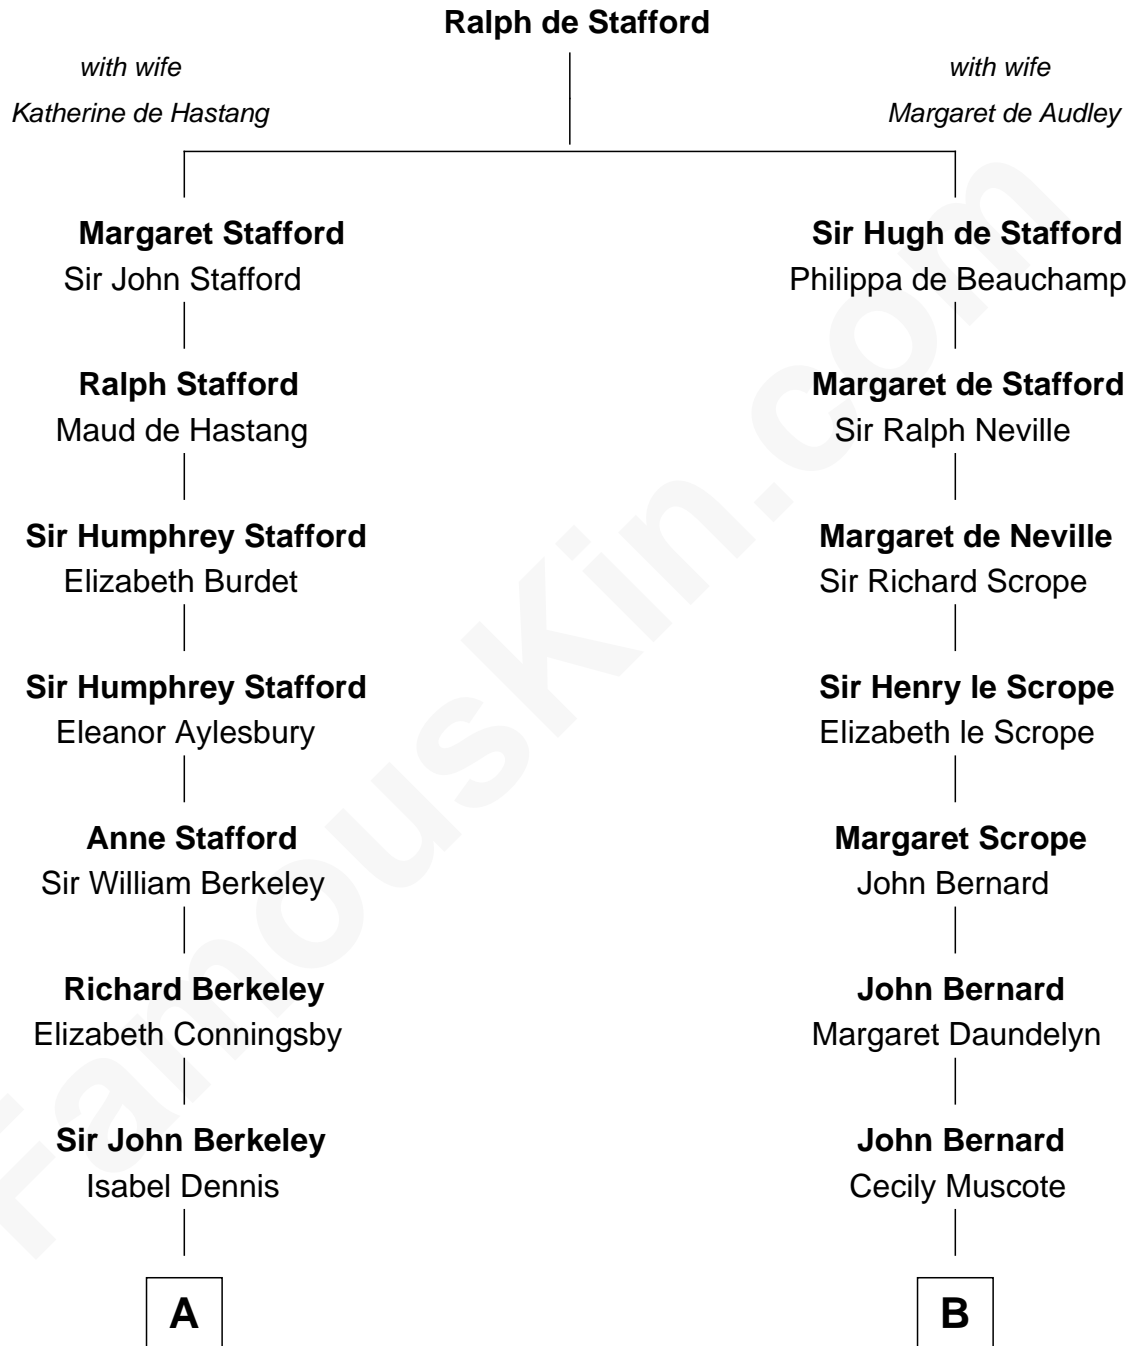

# FamousKin.com Relationship Chart of

**Robert Frost**

*Poet and Playwright*

17th cousin 2 times removed of

**Admiral Richard Byrd**

*Polar Explorer*

**C**

William Prescott Frost