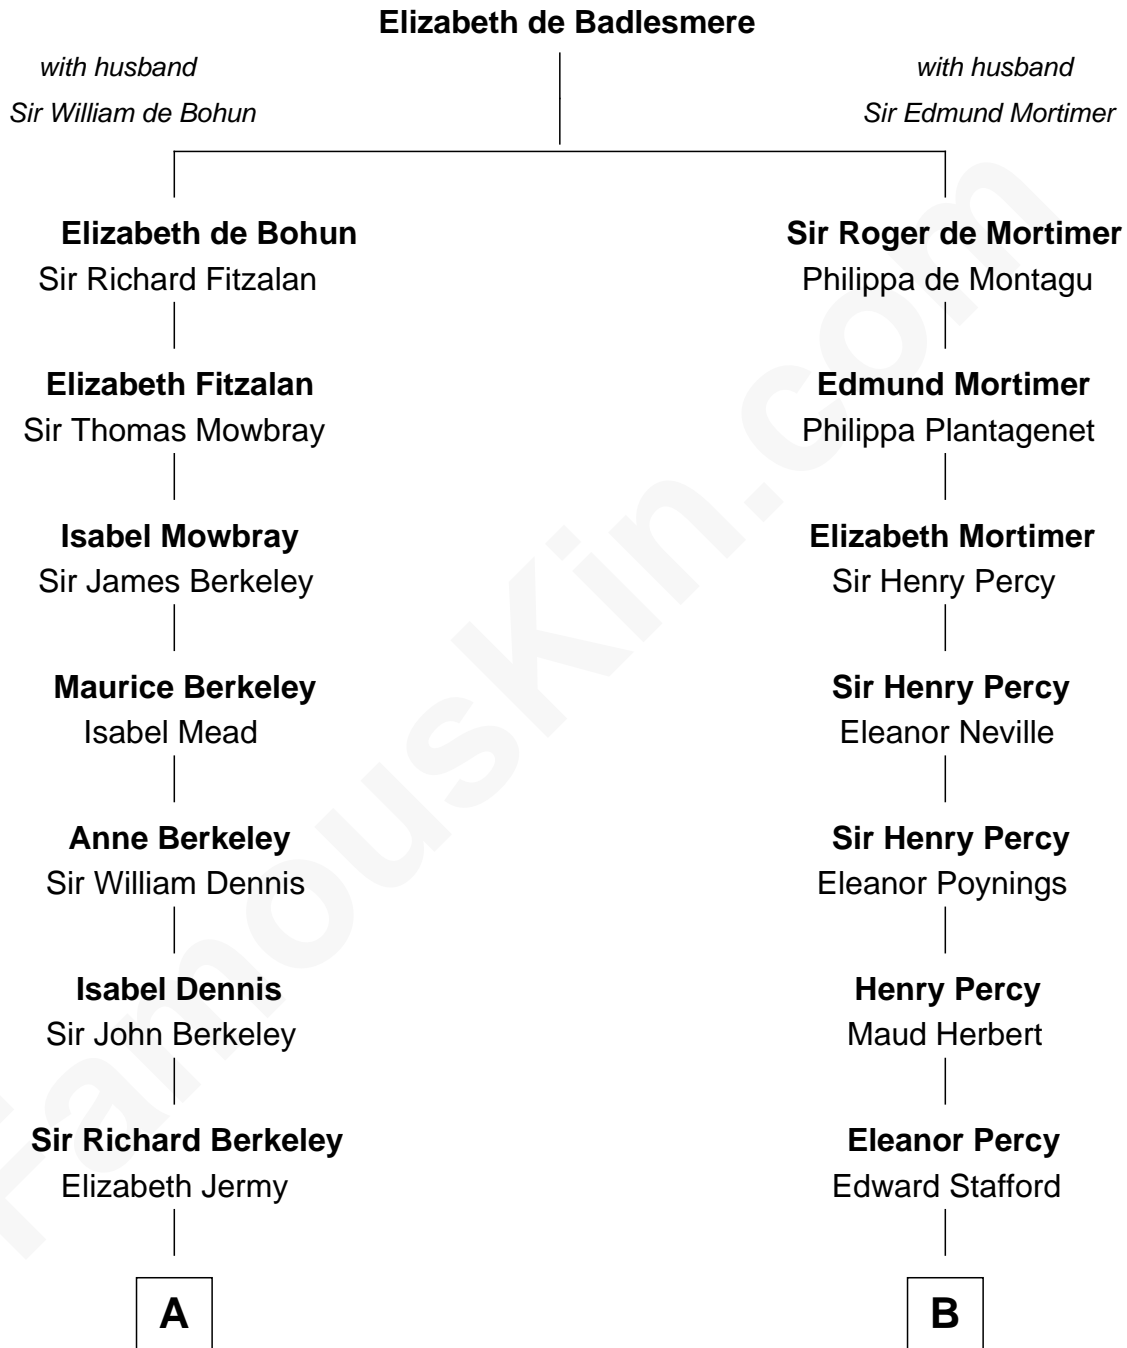

# FamousKin.com Relationship Chart of

**Robert Frost**

*Poet and Playwright*

18th cousin 2 times removed of

**Admiral Richard Byrd**

*Polar Explorer*

**C**

**William Prescott Frost**

Isabella Moodie

**Robert Frost**

*Poet and Playwright*

**D**

**Richard Evelyn Byrd**

Anne Harrison

**Col. William Byrd**

Jane Meriwether Rivers

**Richard Evelyn Byrd**

Eleanor Bolling Flood

**Admiral Richard Byrd**

*Polar Explorer*

FamousKin.com