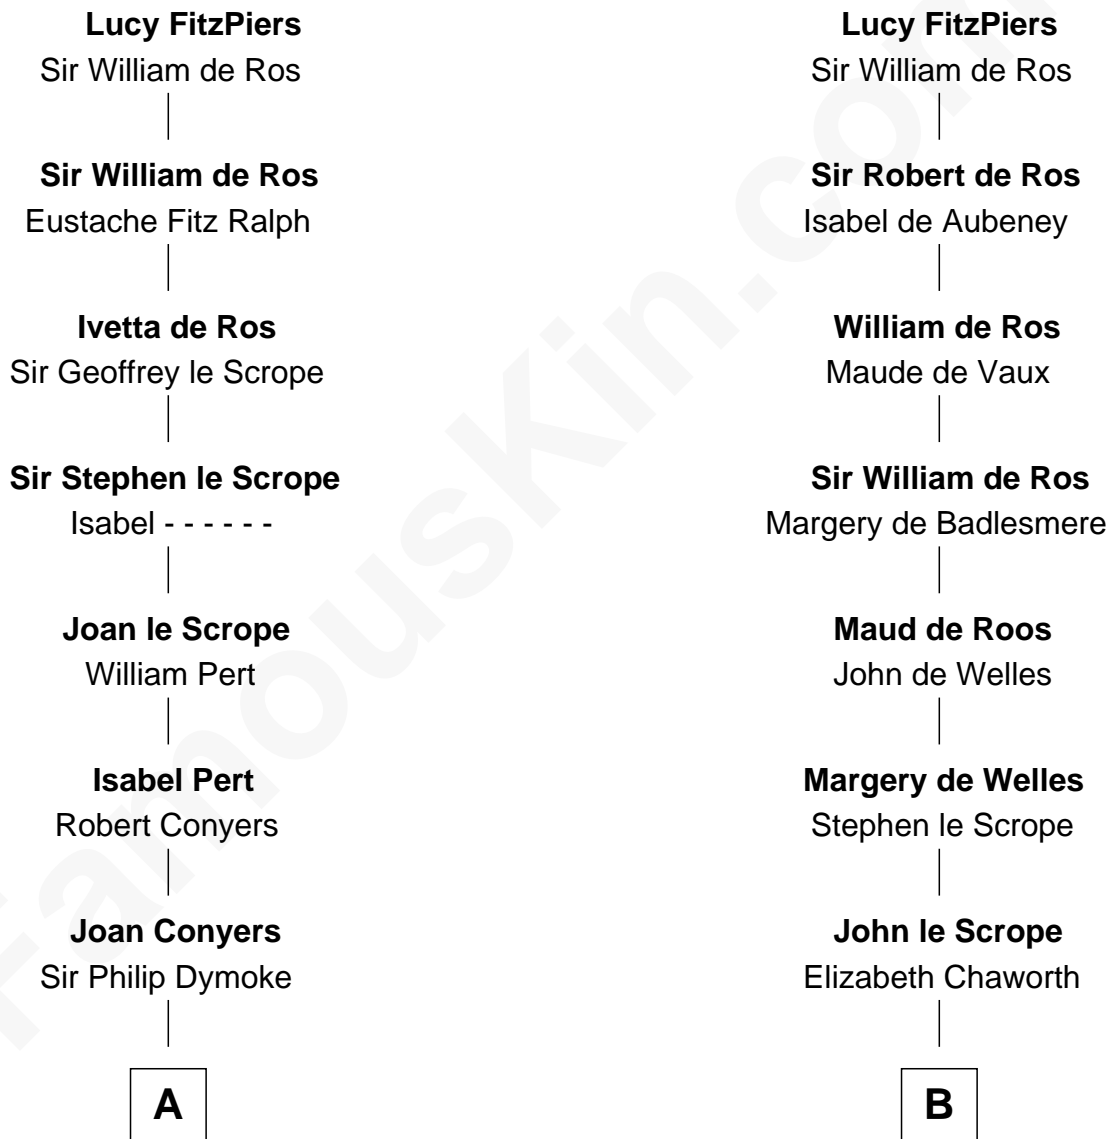

# FamousKin.com Relationship Chart of

**Robert Frost**

*Poet and Playwright*

21st cousin of

**Admiral Richard Byrd**

*Polar Explorer*

**Reginald FitzPiers**

**C**

**William Frost**

Sarah Holt

**Samuel Abbott Frost**

Mary Blunt

**William Prescott Frost**

Judith Colcord

**William Prescott Frost**

Isabella Moodie