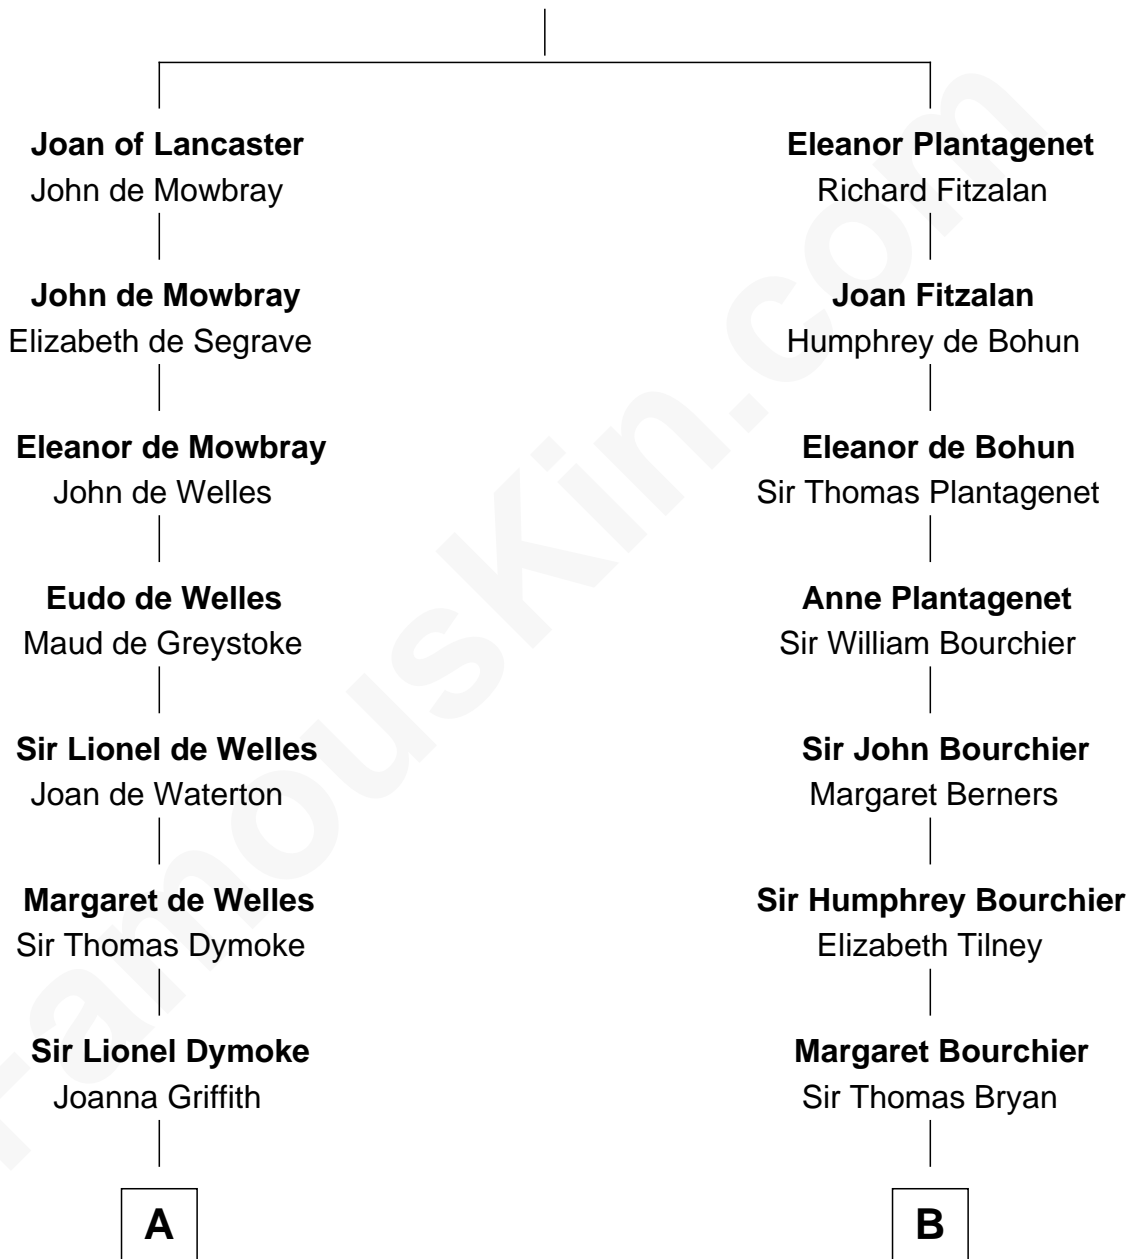

FamousKin.com Relationship Chart of

Robert Frost

Poet and Playwright

15th cousin 4 times removed of

Robert Treat Paine

Signer of the Declaration of Independence

Henry Plantagenet

Maud de Chaworth

C

|
William Prescott Frost

Judith Colcord

|
William Prescott Frost

Isabella Moodie

|
Robert Frost

Poet and Playwright

FamousKin.com