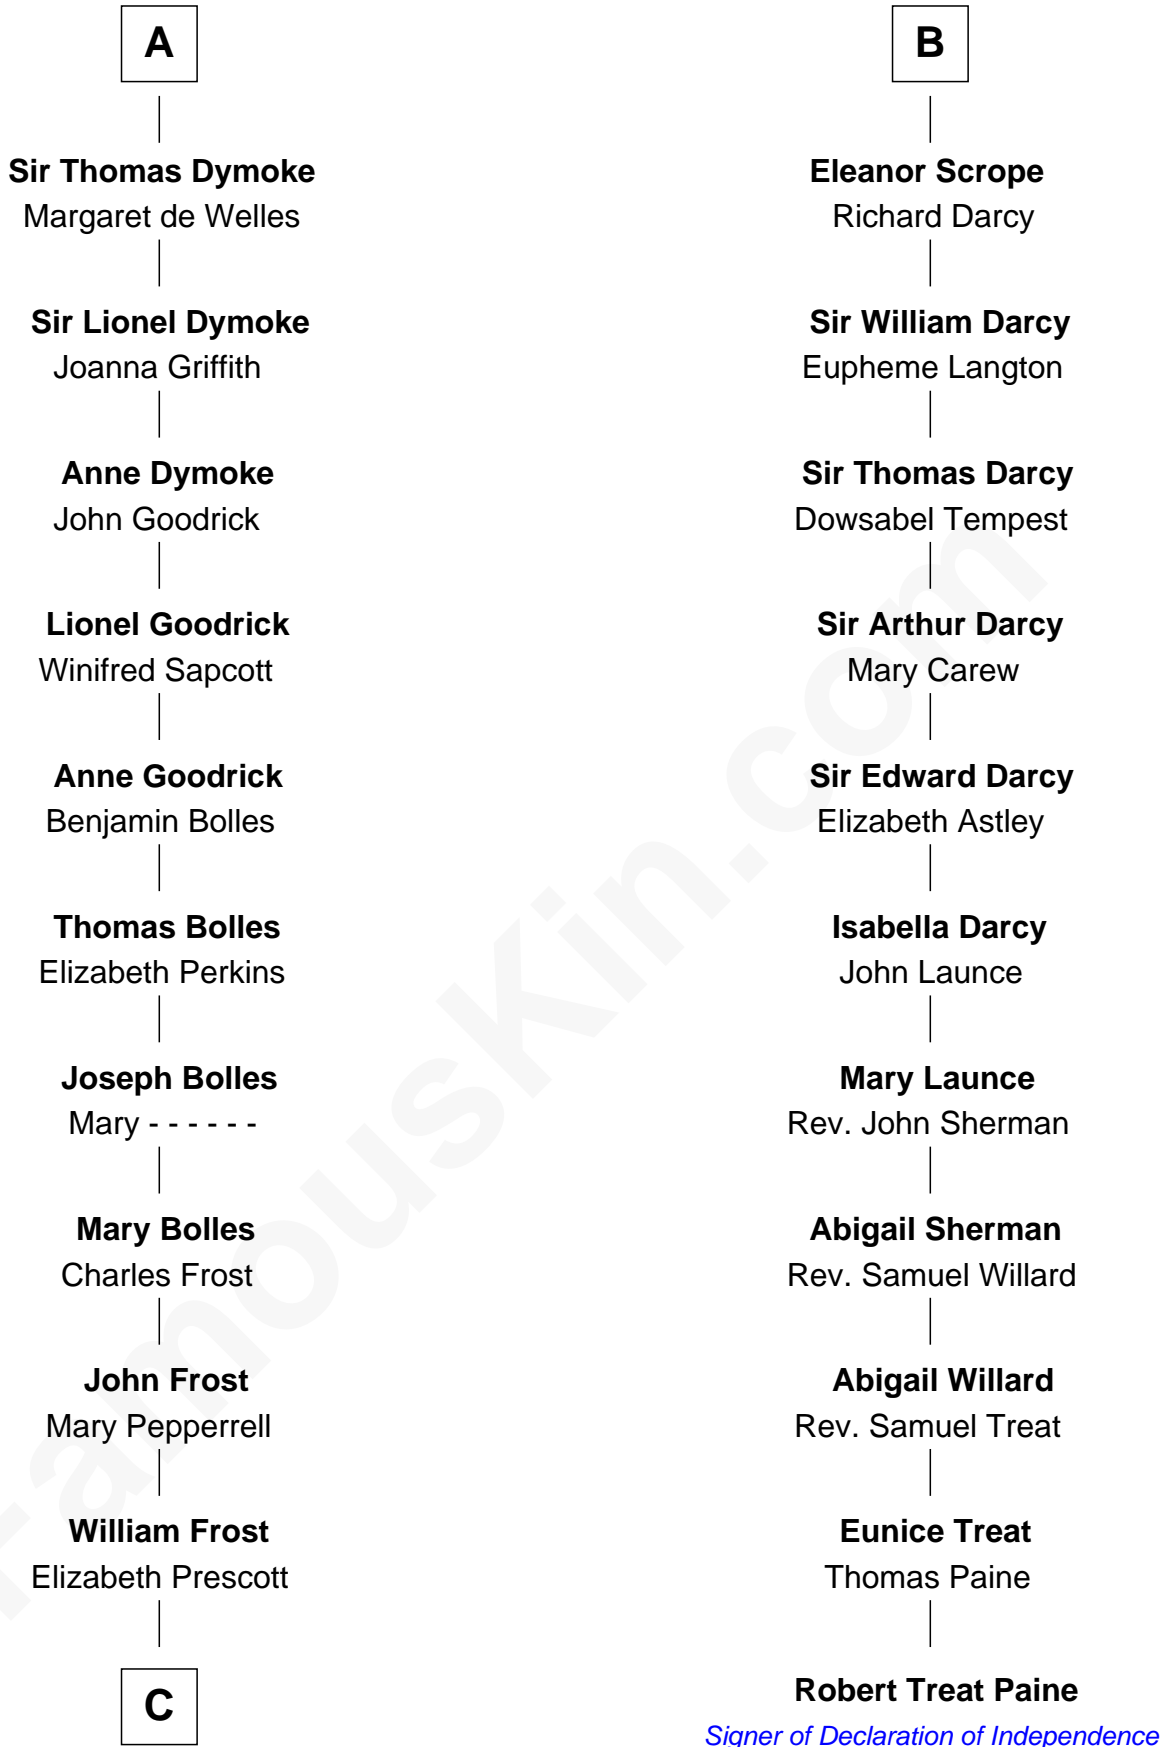

FamousKin.com Relationship Chart of

Robert Frost

Poet and Playwright

17th cousin 4 times removed of

Robert Treat Paine

Signer of the Declaration of Independence

C

William Frost

Sarah Holt

Samuel Abbott Frost

Mary Blunt

William Prescott Frost

Judith Colcord

William Prescott Frost

Isabella Moodie

Robert Frost