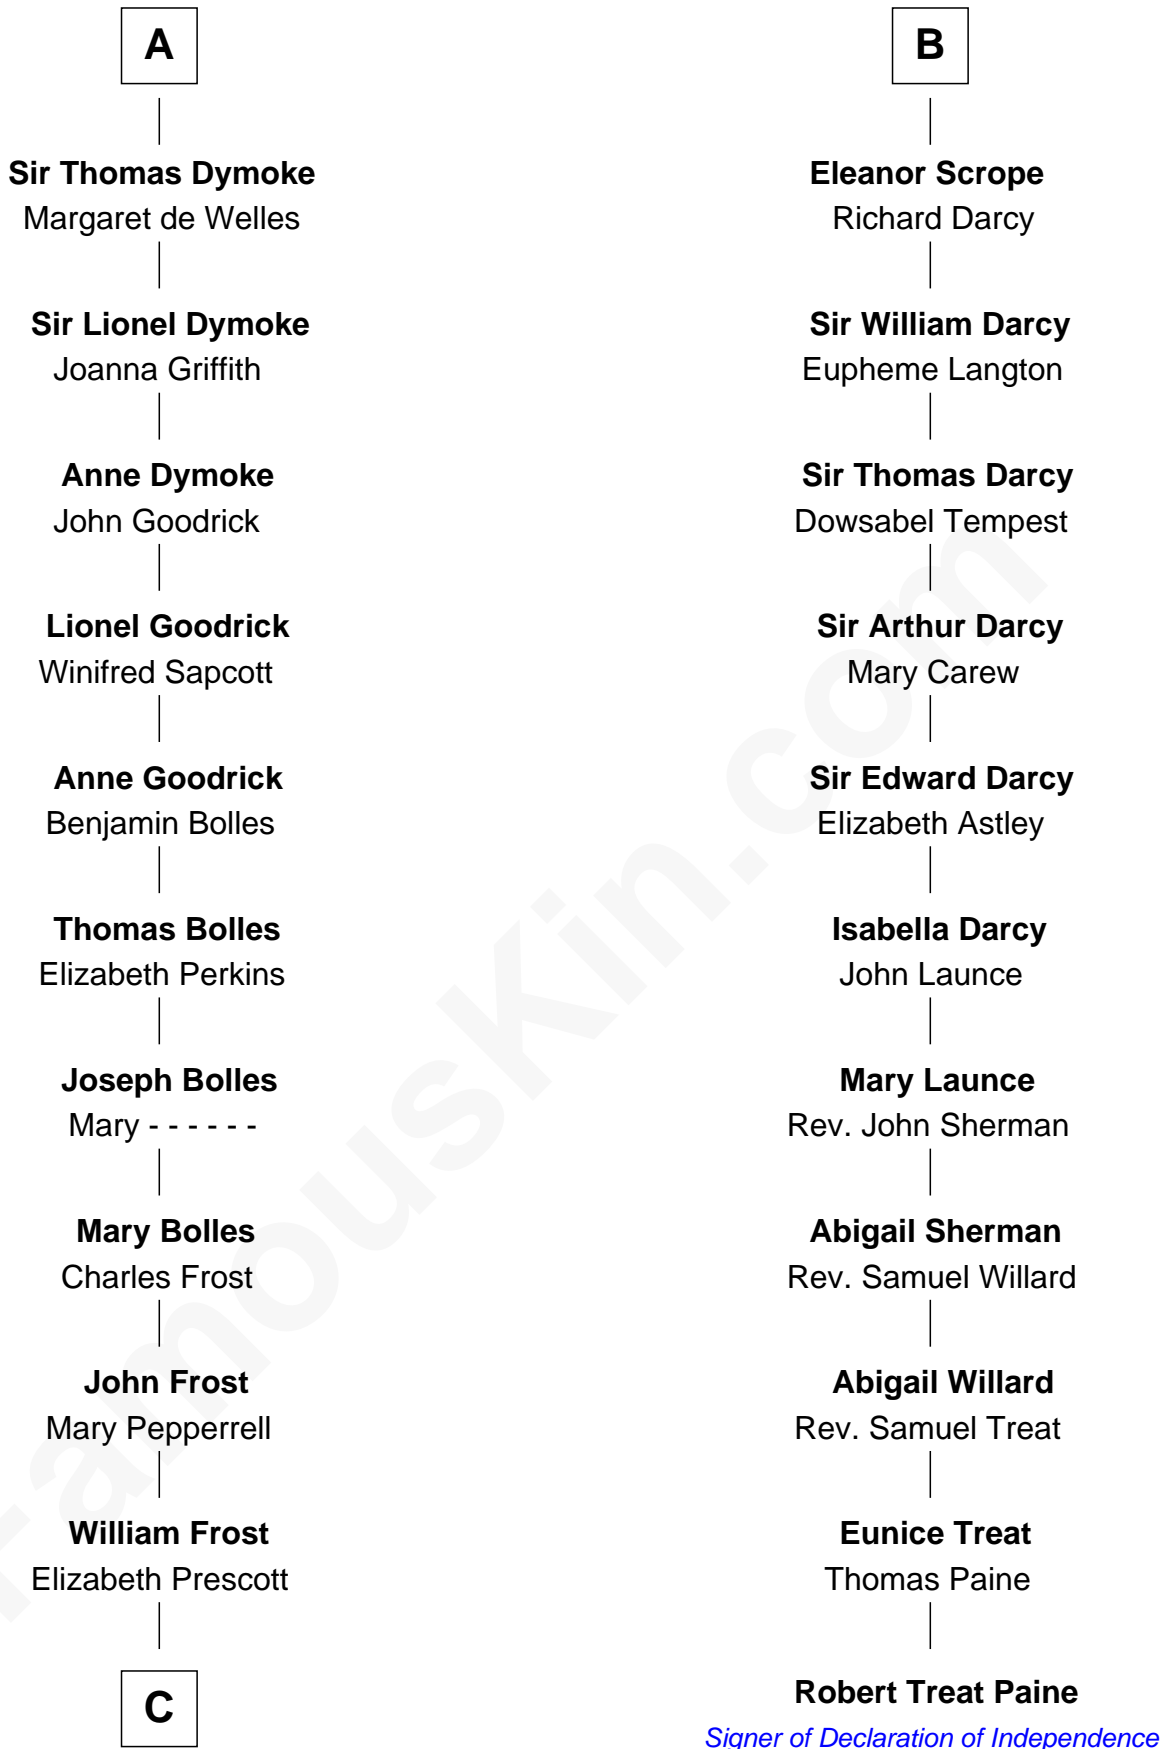

# FamousKin.com Relationship Chart of

**Robert Frost**

*Poet and Playwright*

17th cousin 4 times removed of

**Robert Treat Paine**

*Signer of the Declaration of Independence*

**Reginald FitzPiers**

**C**

William Frost

Sarah Holt

Samuel Abbott Frost

Mary Blunt

William Prescott Frost

Judith Colcord

William Prescott Frost

Isabella Moodie