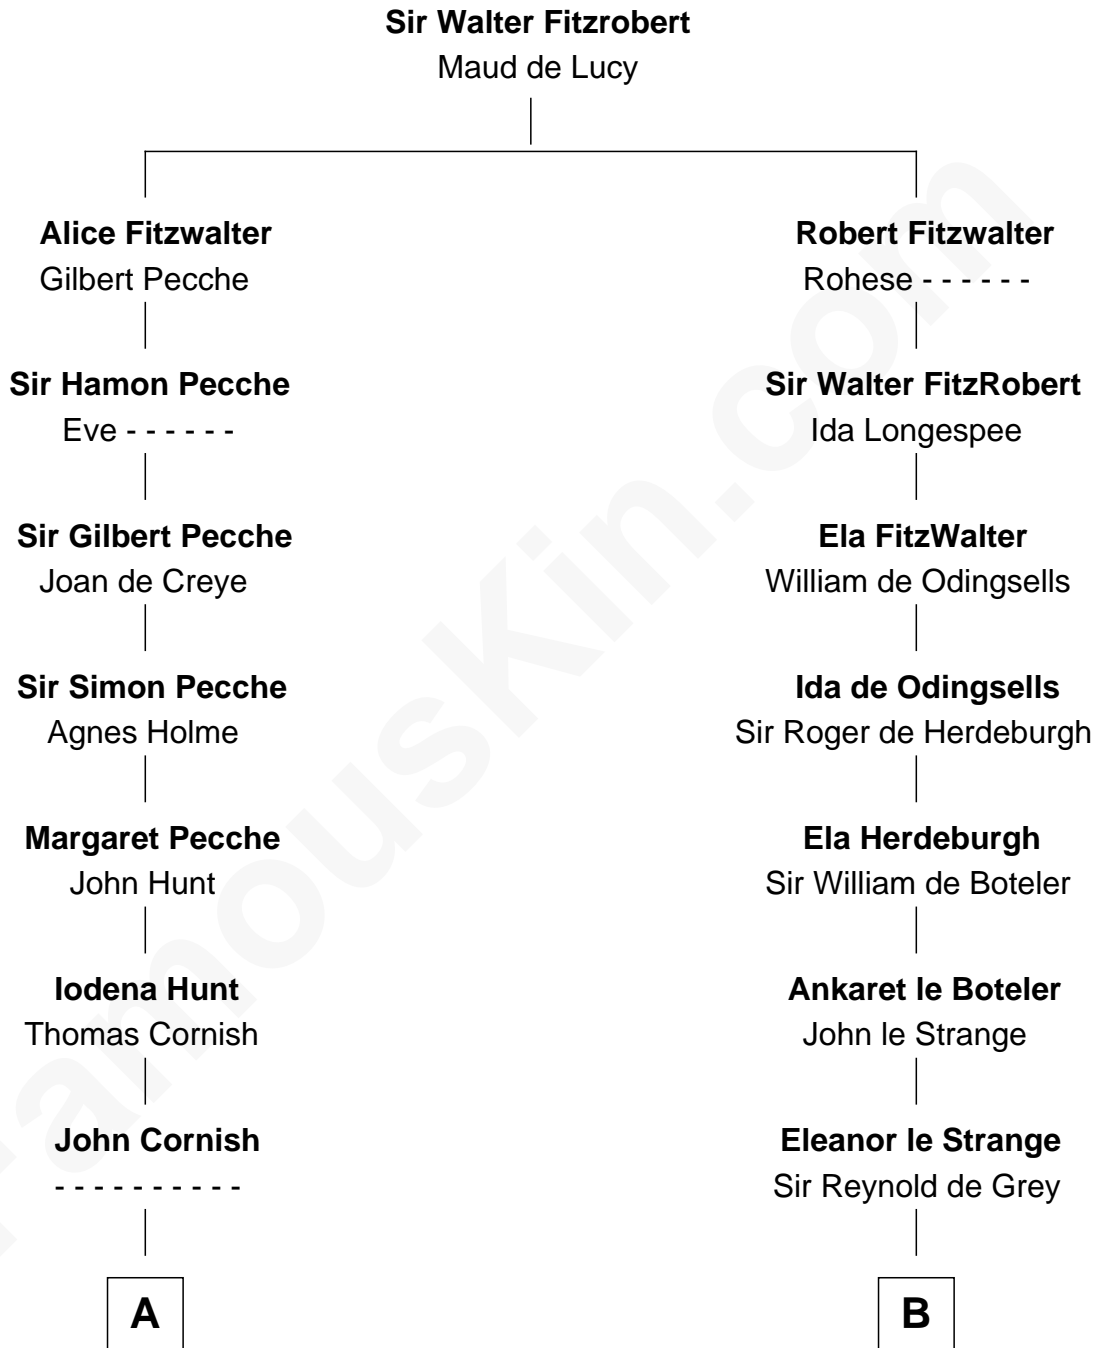

# FamousKin.com Relationship Chart of

**Robert Frost**

*Poet and Playwright*

20th cousin 1 time removed of

**Robert Treat Paine**

*Signer of the Declaration of Independence*

**C**

**Sarah Holt**  
William Frost

**Samuel Abbott Frost**  
Mary Blunt

**William Prescott Frost**  
Judith Colcord

**William Prescott Frost**  
Isabella Moodie

**Robert Frost**  
*Poet and Playwright*

**D**

**Abigail Sherman**  
Rev. Samuel Willard

**Abigail Willard**  
Rev. Samuel Treat

**Eunice Treat**  
Thomas Paine

**Robert Treat Paine**  
*Signer of Declaration of Independence*