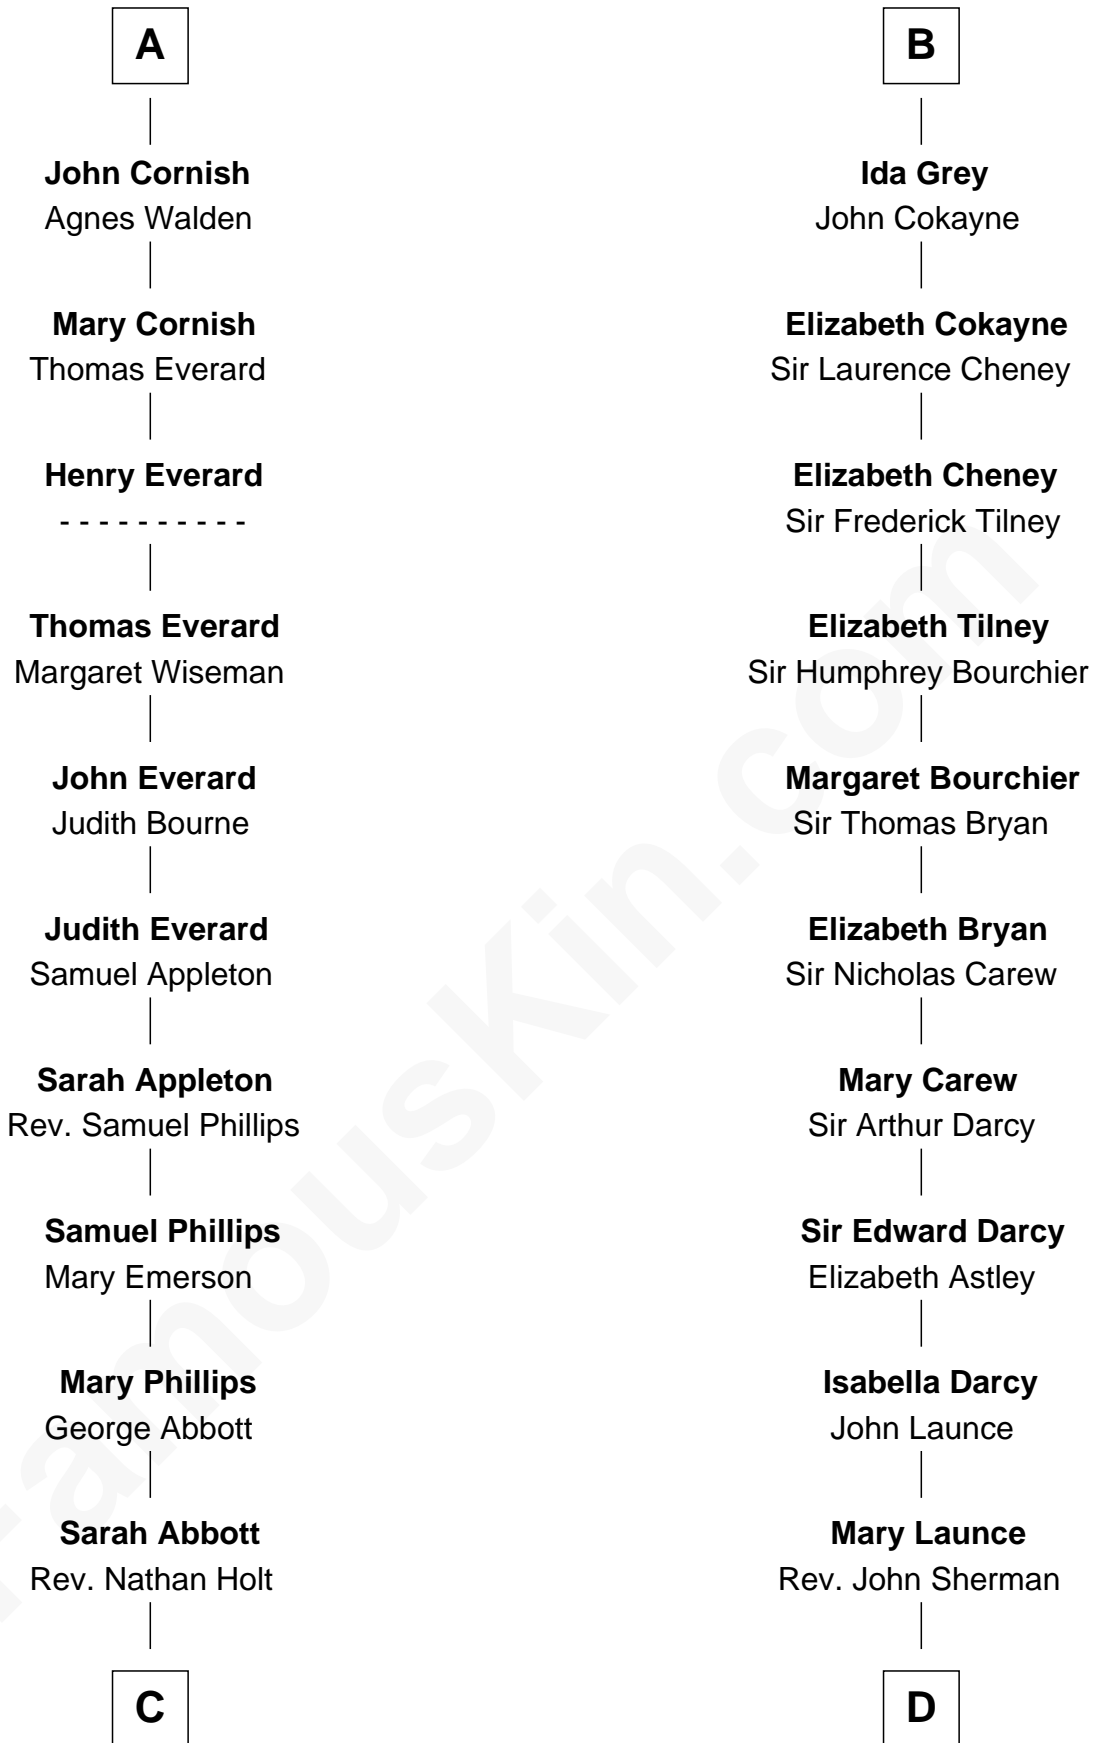

# FamousKin.com Relationship Chart of

**Robert Frost**

*Poet and Playwright*

20th cousin 1 time removed of

**Robert Treat Paine**

*Signer of the Declaration of Independence*

**C**

**Sarah Holt**  
William Frost

**Samuel Abbott Frost**  
Mary Blunt

**William Prescott Frost**  
Judith Colcord

**William Prescott Frost**  
Isabella Moodie

**Robert Frost**  
*Poet and Playwright*

**D**

**Abigail Sherman**  
Rev. Samuel Willard

**Abigail Willard**  
Rev. Samuel Treat

**Eunice Treat**  
Thomas Paine

**Robert Treat Paine**  
*Signer of Declaration of Independence*