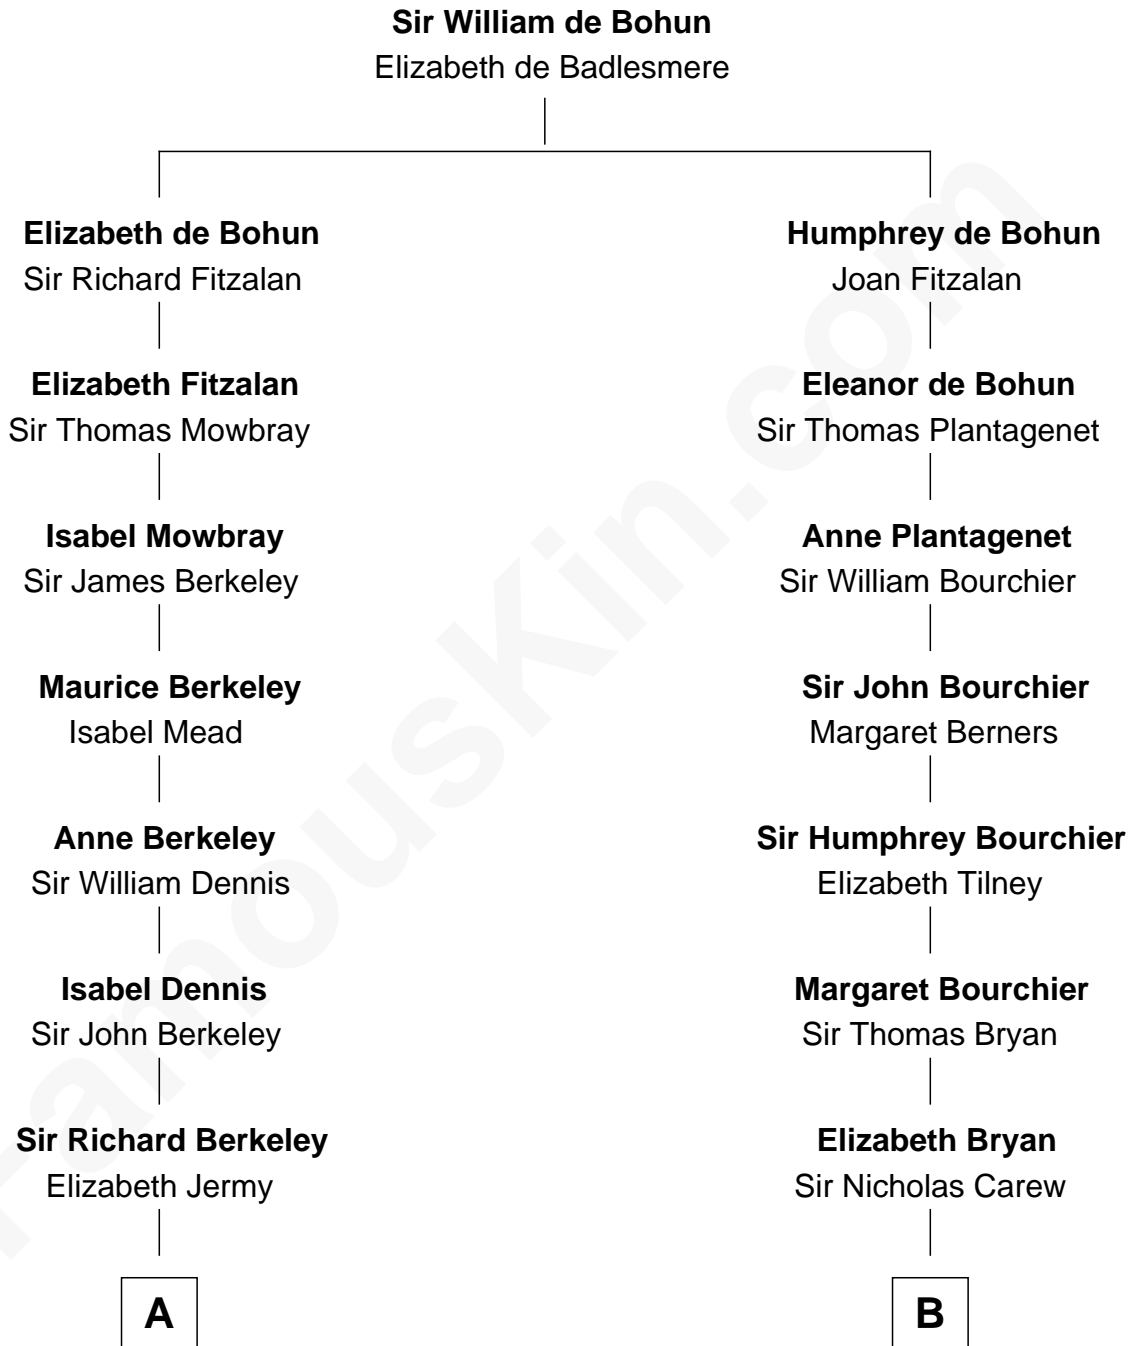

FamousKin.com

Relationship Chart of

Robert Frost

Poet and Playwright

14th cousin 4 times removed of

Robert Treat Paine

Signer of the Declaration of Independence

C

William Prescott Frost

Isabella Moodie

Robert Frost

Poet and Playwright

FamousKin.com