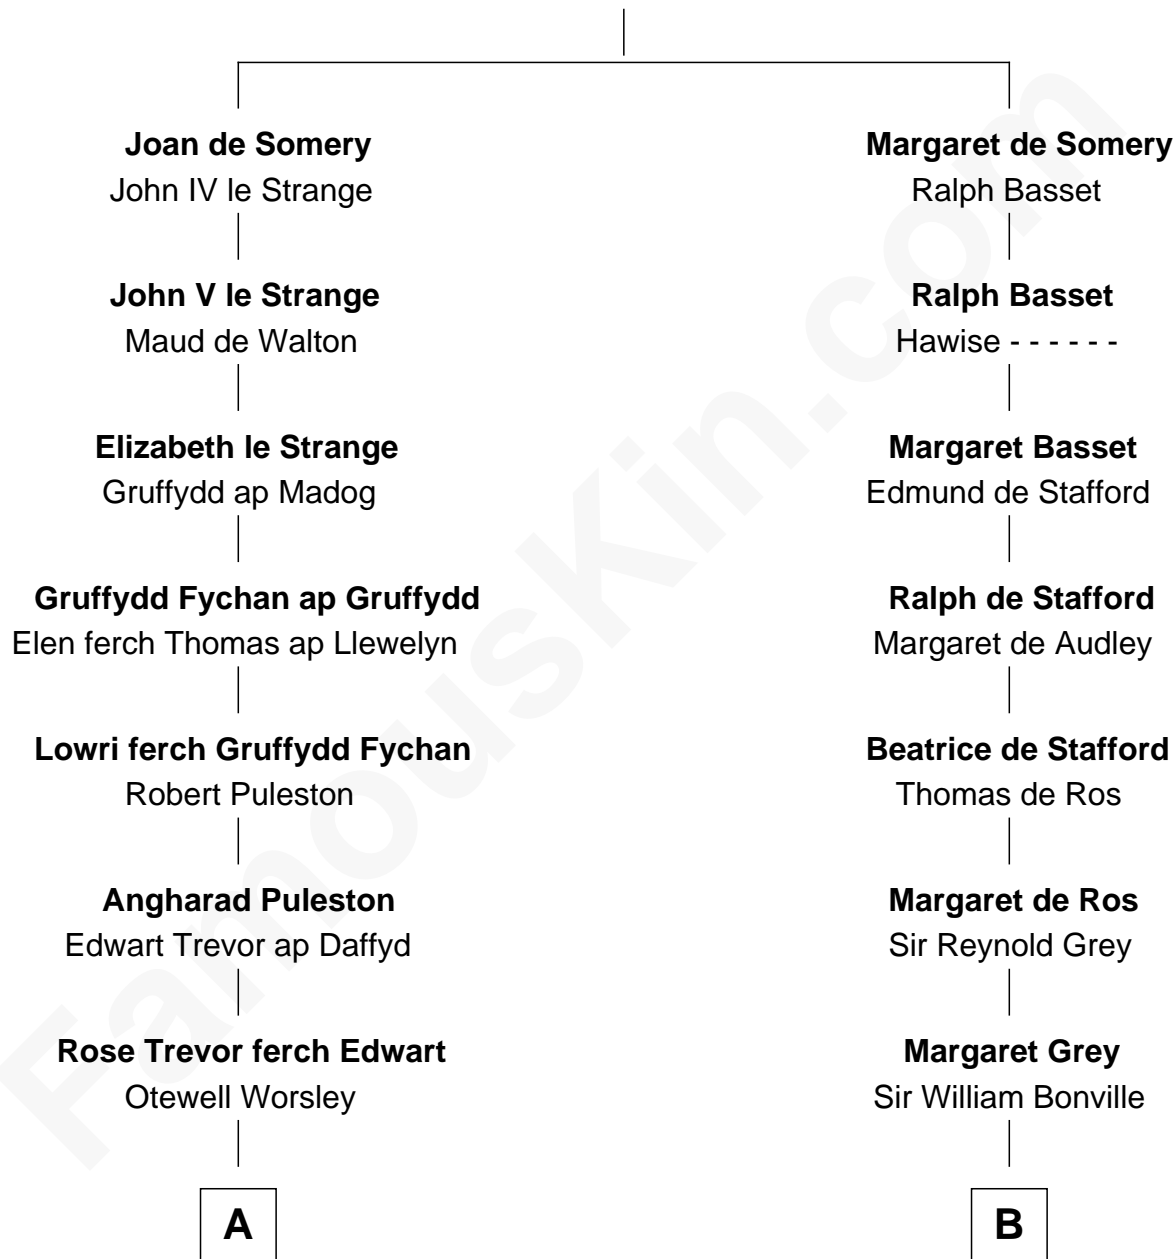

# FamousKin.com Relationship Chart of

**Robert Frost**

*Poet and Playwright*

17th cousin 3 times removed of

**Thomas Nelson**

*Signer of the Declaration of Independence*

**Sir Roger de Somery**

Nichole d'Aubenev

**C**

—  
**Samuel Abbott Frost**

Mary Blunt

—  
**William Prescott Frost**

Judith Colcord

—  
**William Prescott Frost**

Isabella Moodie

—  
**Robert Frost**

*Poet and Playwright*

FamousKin.com