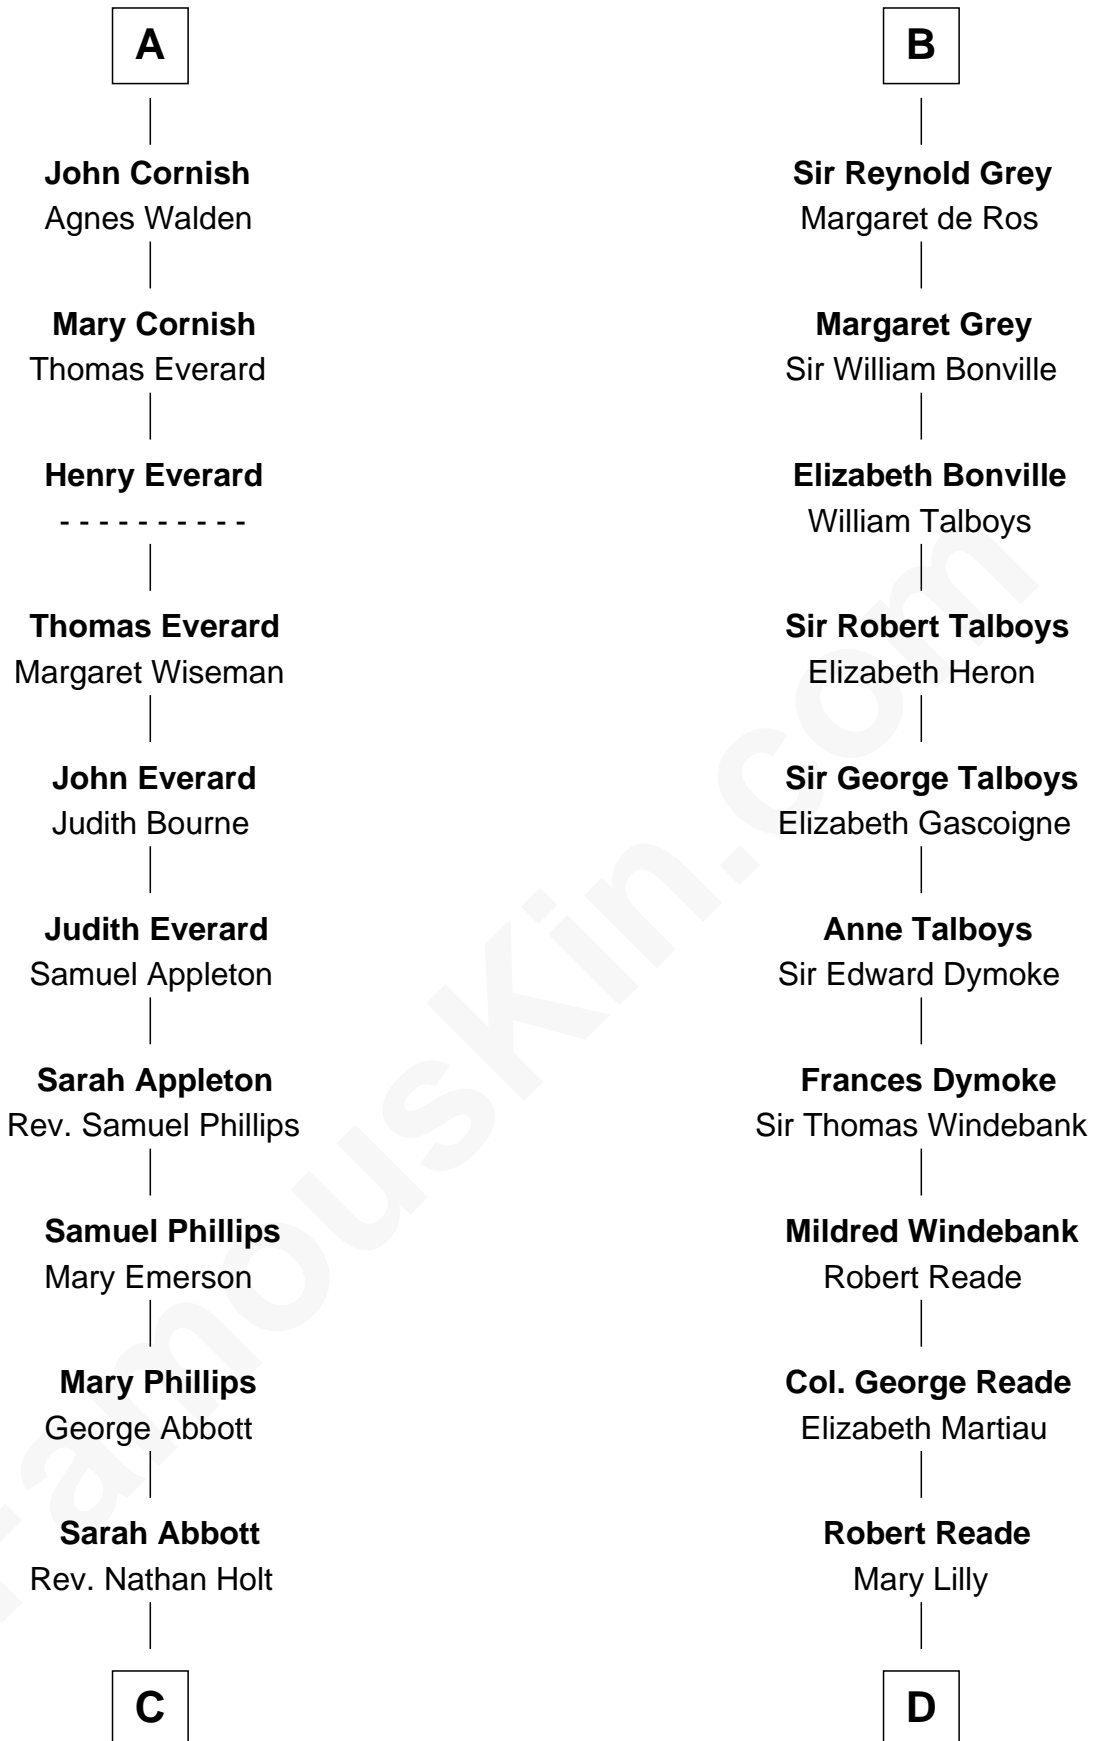

FamousKin.com Relationship Chart of

Robert Frost

Poet and Playwright

19th cousin 2 times removed of

Thomas Nelson

Signer of the Declaration of Independence

C

Sarah Holt
William Frost

Samuel Abbott Frost
Mary Blunt

William Prescott Frost
Judith Colcord

William Prescott Frost
Isabella Moodie

Robert Frost
Poet and Playwright

D

Margaret Reade
Thomas Nelson

William Nelson
Elizabeth Burwell

Thomas Nelson
Signer of Declaration of Independence