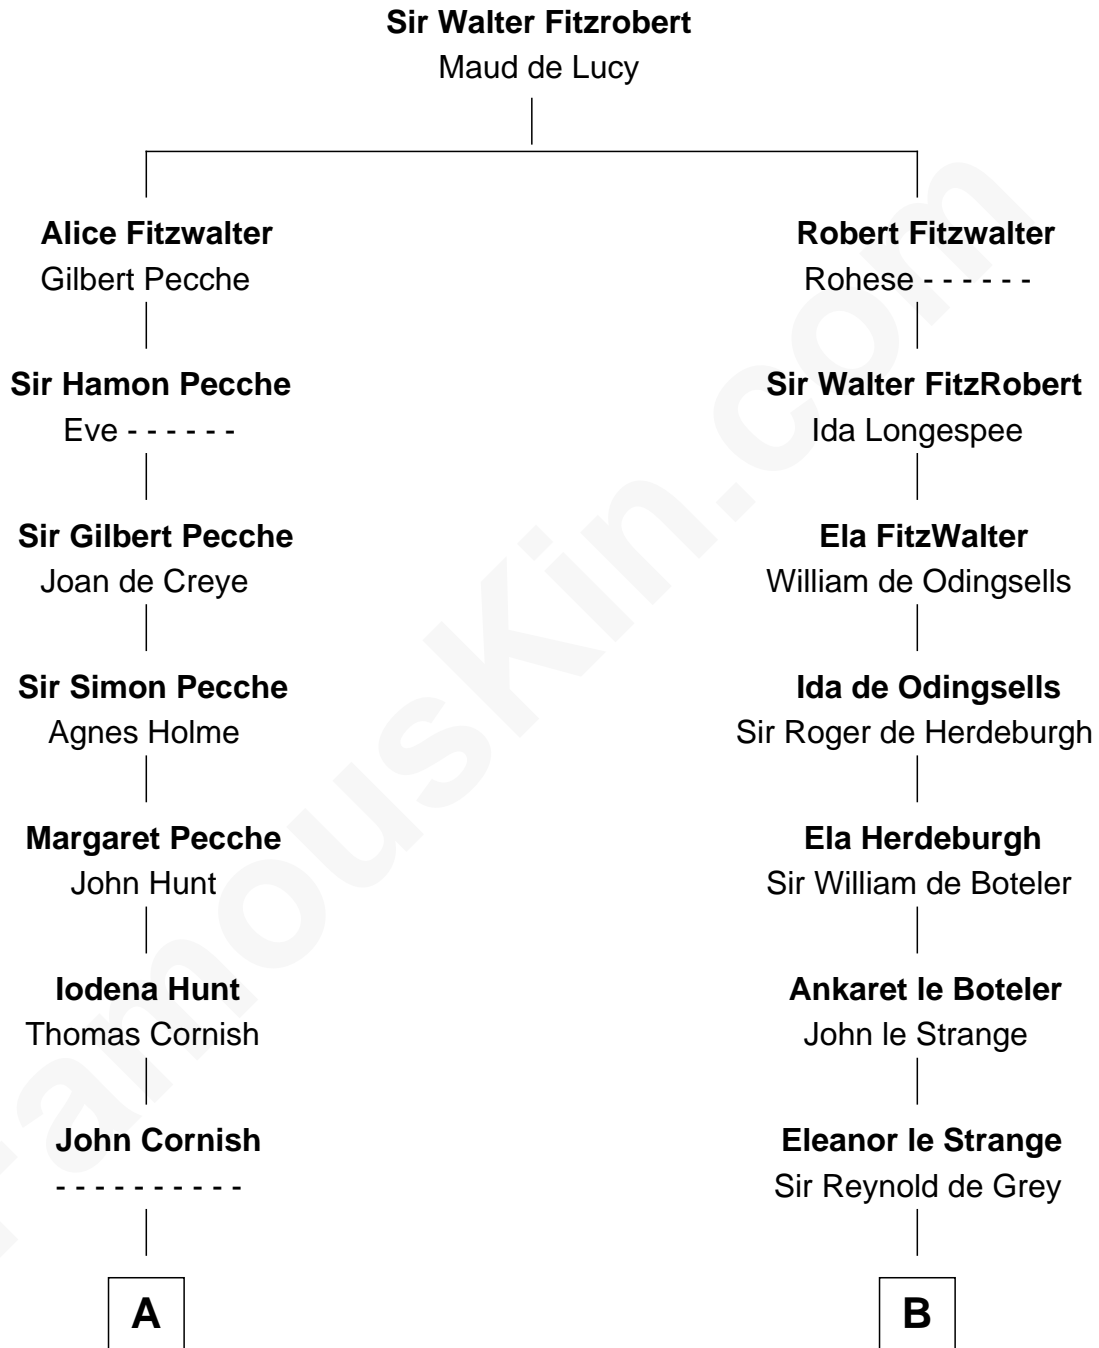

FamousKin.com Relationship Chart of

Robert Frost

Poet and Playwright

19th cousin 2 times removed of

Thomas Nelson

Signer of the Declaration of Independence

C

Sarah Holt
William Frost

Samuel Abbott Frost
Mary Blunt

William Prescott Frost
Judith Colcord

William Prescott Frost
Isabella Moodie

Robert Frost
Poet and Playwright

D

Margaret Reade
Thomas Nelson

William Nelson
Elizabeth Burwell

Thomas Nelson
Signer of Declaration of Independence