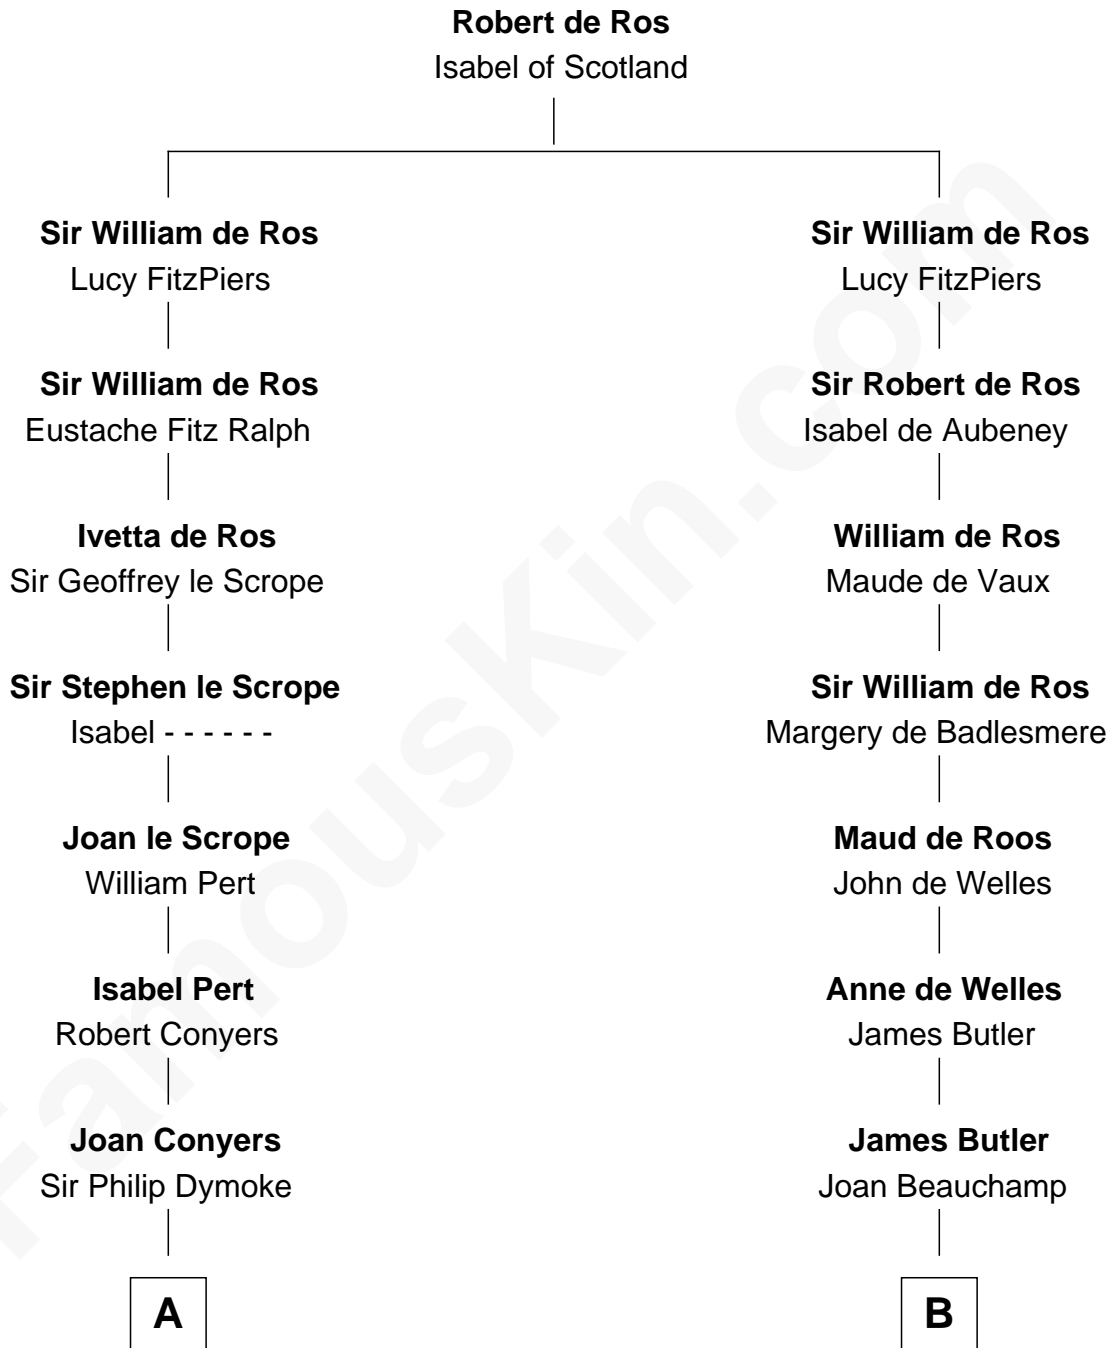

# FamousKin.com Relationship Chart of

**Robert Frost**

*Poet and Playwright*

18th cousin 3 times removed of

**William Floyd**

*Signer of the Declaration of Independence*

**C**

**William Frost**

Sarah Holt

**Samuel Abbott Frost**

Mary Blunt

**William Prescott Frost**

Judith Colcord

**William Prescott Frost**

Isabella Moodie

**Robert Frost**