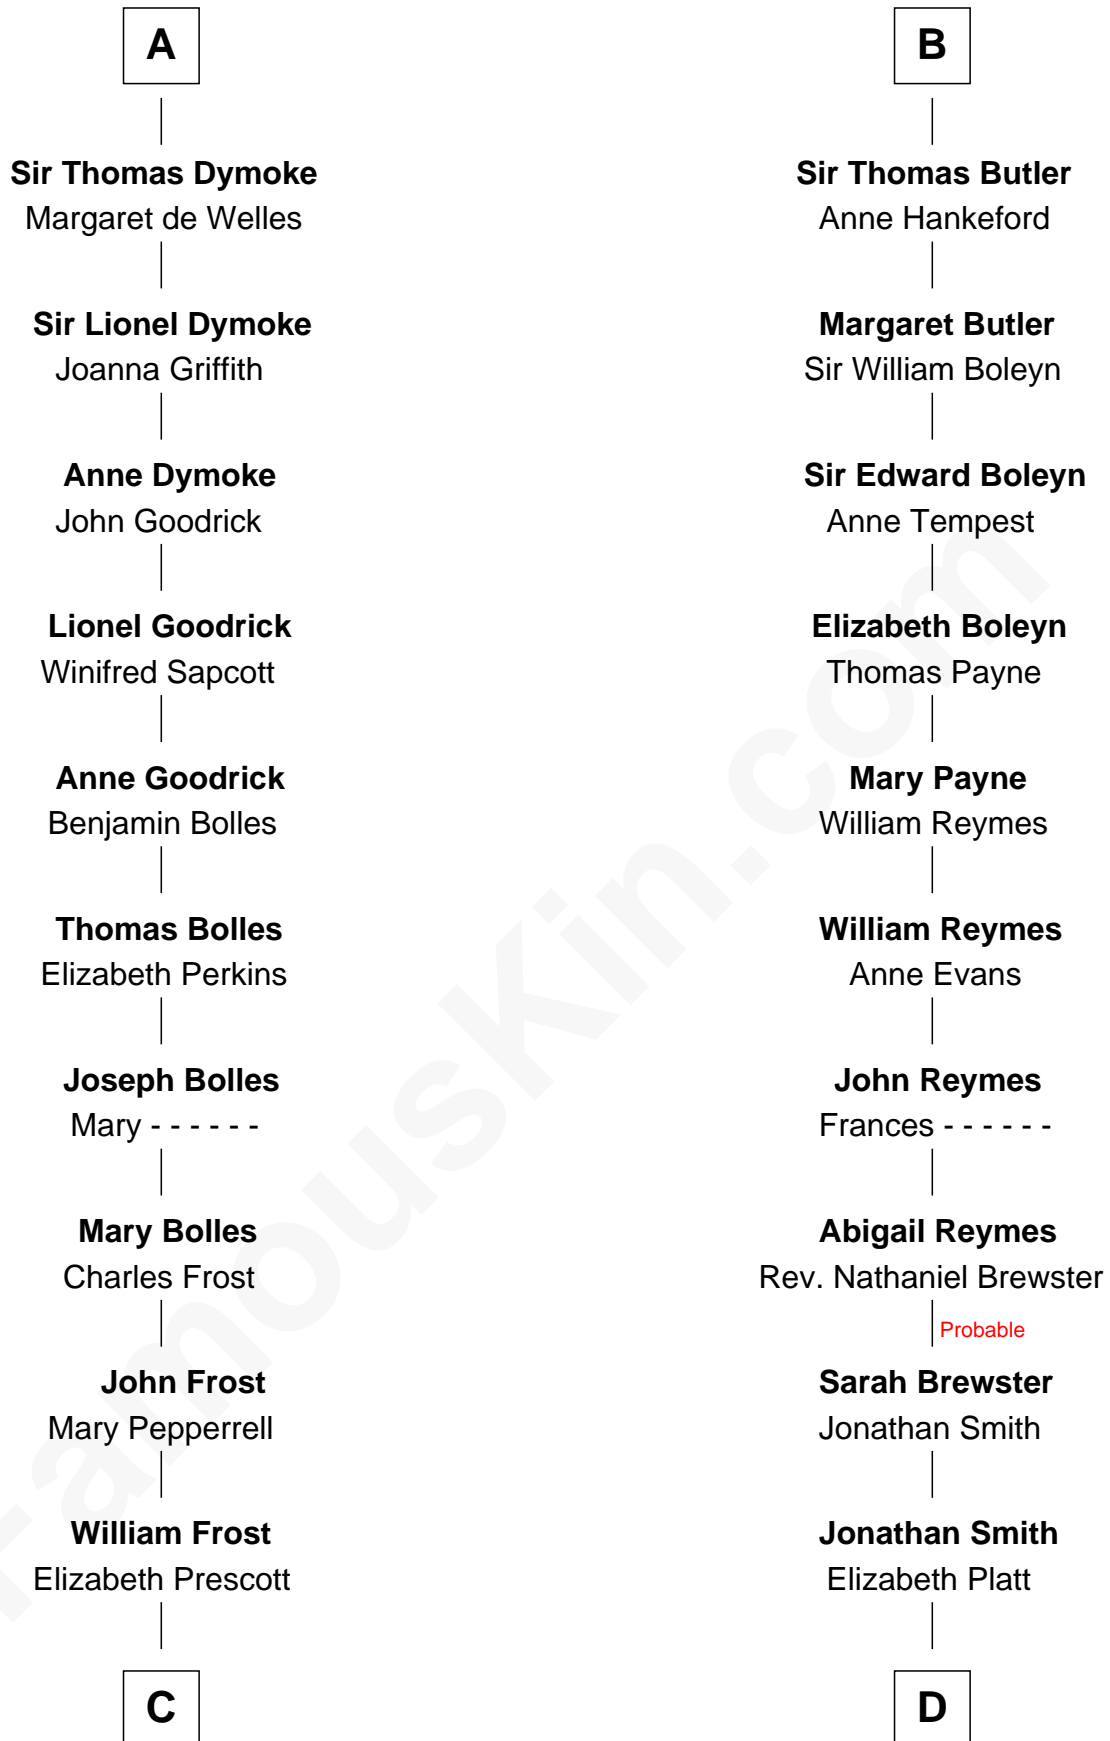

# FamousKin.com Relationship Chart of

**Robert Frost**

*Poet and Playwright*

18th cousin 3 times removed of

**William Floyd**

*Signer of the Declaration of Independence*

**C**

**William Frost**

Sarah Holt

**Samuel Abbott Frost**

Mary Blunt

**William Prescott Frost**

Judith Colcord

**William Prescott Frost**

Isabella Moodie

**Robert Frost**

*Poet and Playwright*

**D**

**Tabitha Smith**

Nicholl Floyd

**William Floyd**

*Signer of Declaration of Independence*

FamousKin.com