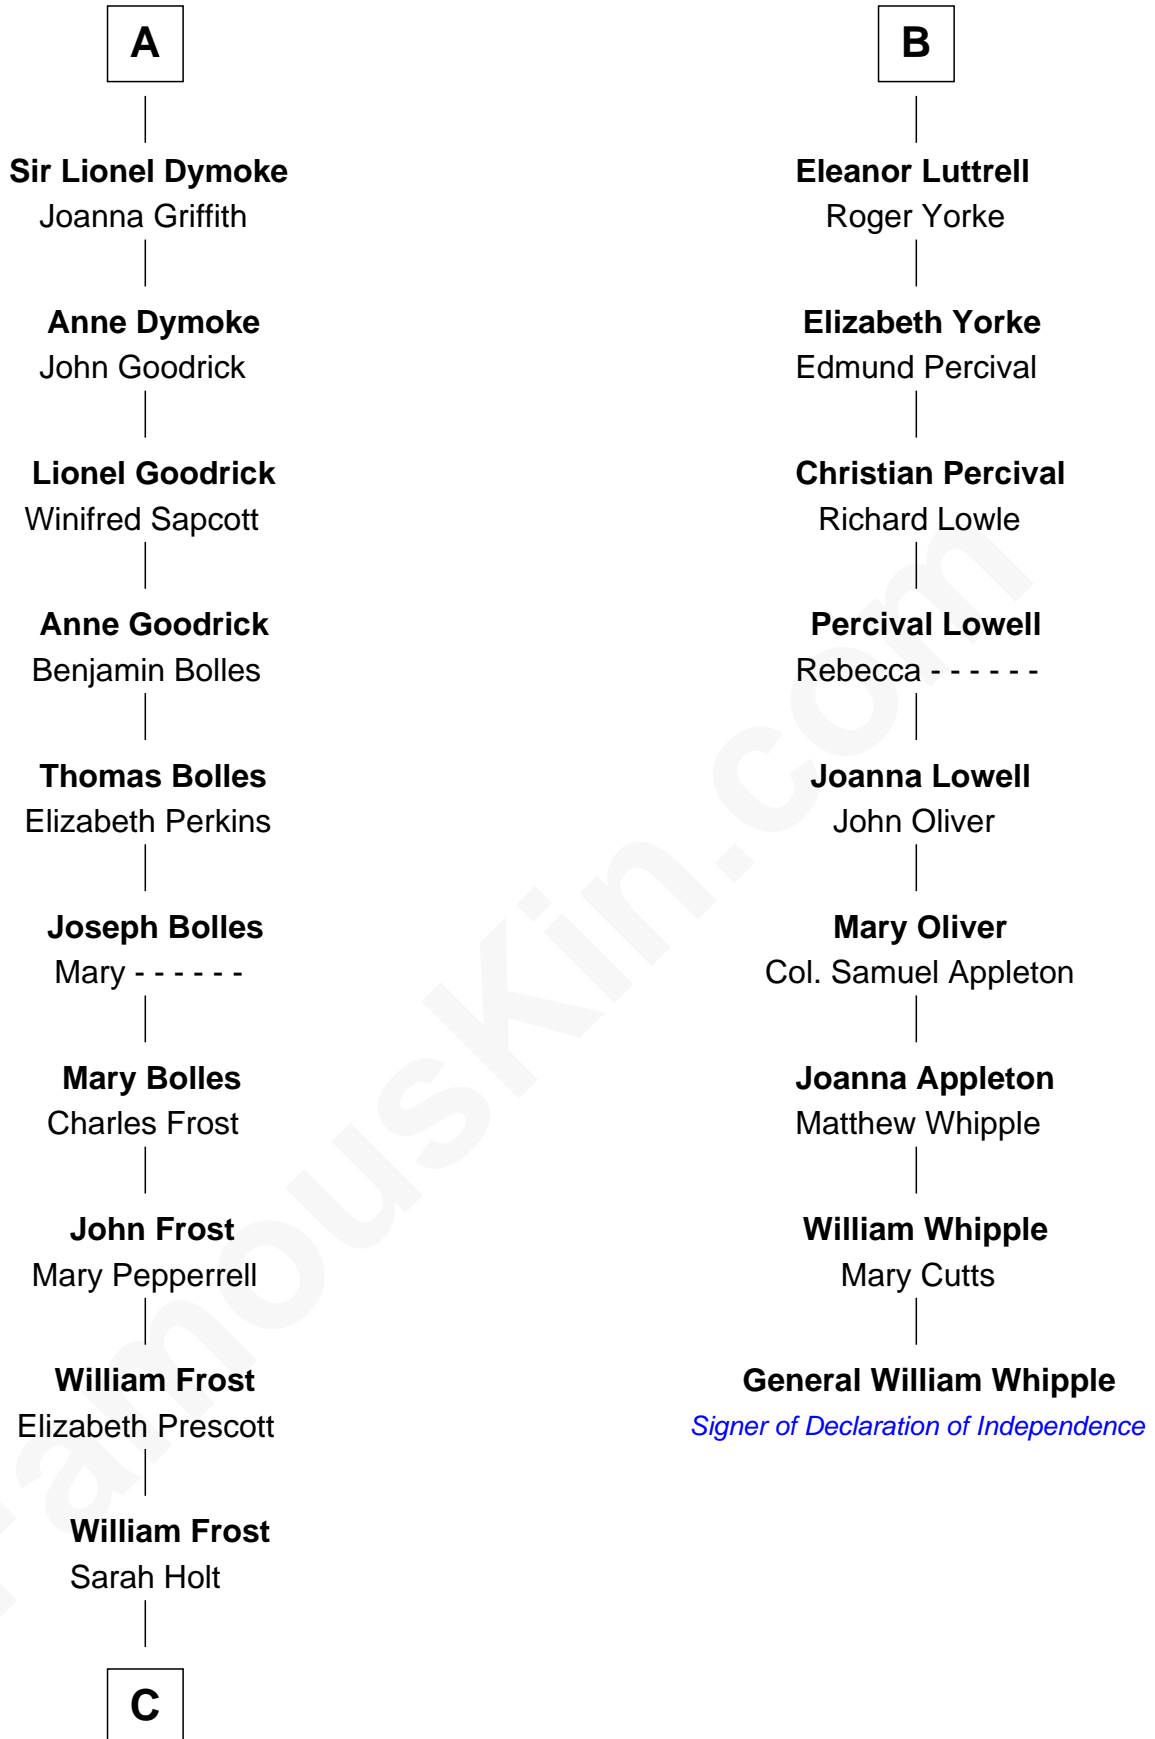

# FamousKin.com Relationship Chart of

**Robert Frost**

*Poet and Playwright*

15th cousin 5 times removed of

**General William Whipple**

*Signer of the Declaration of Independence*

**C**

—  
**Samuel Abbott Frost**

Mary Blunt

—  
**William Prescott Frost**

Judith Colcord

—  
**William Prescott Frost**

Isabella Moodie

—  
**Robert Frost**

*Poet and Playwright*

FamousKin.com