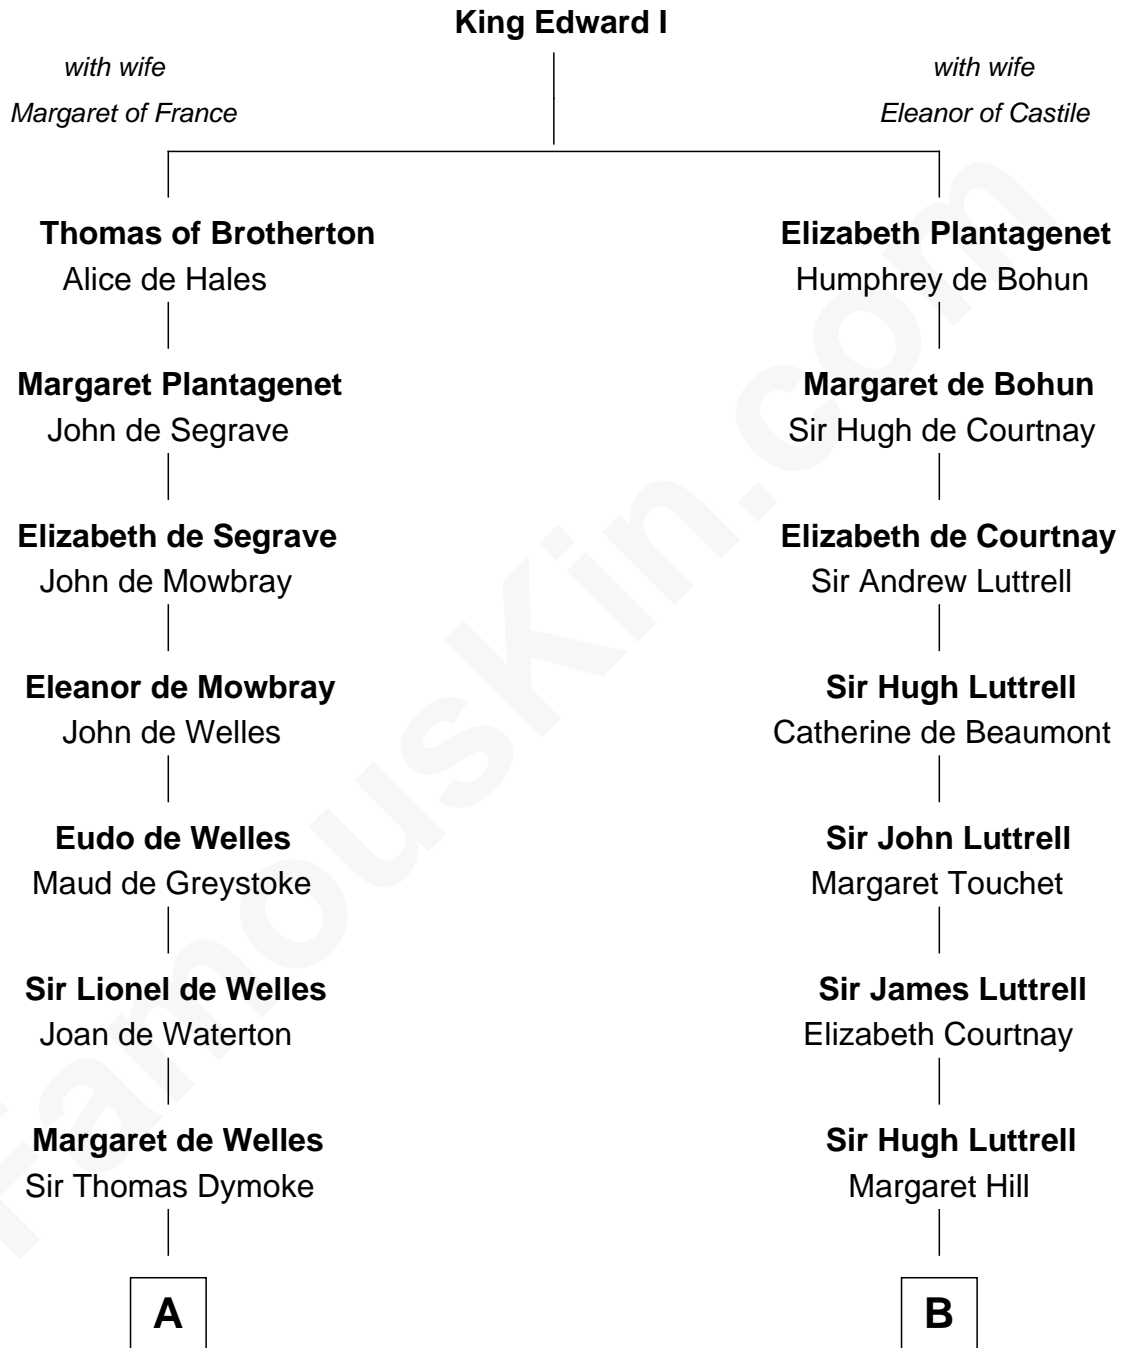

# FamousKin.com Relationship Chart of

**Robert Frost**

*Poet and Playwright*

15th cousin 5 times removed of

**General William Whipple**

*Signer of the Declaration of Independence*

**C**

—  
**Samuel Abbott Frost**