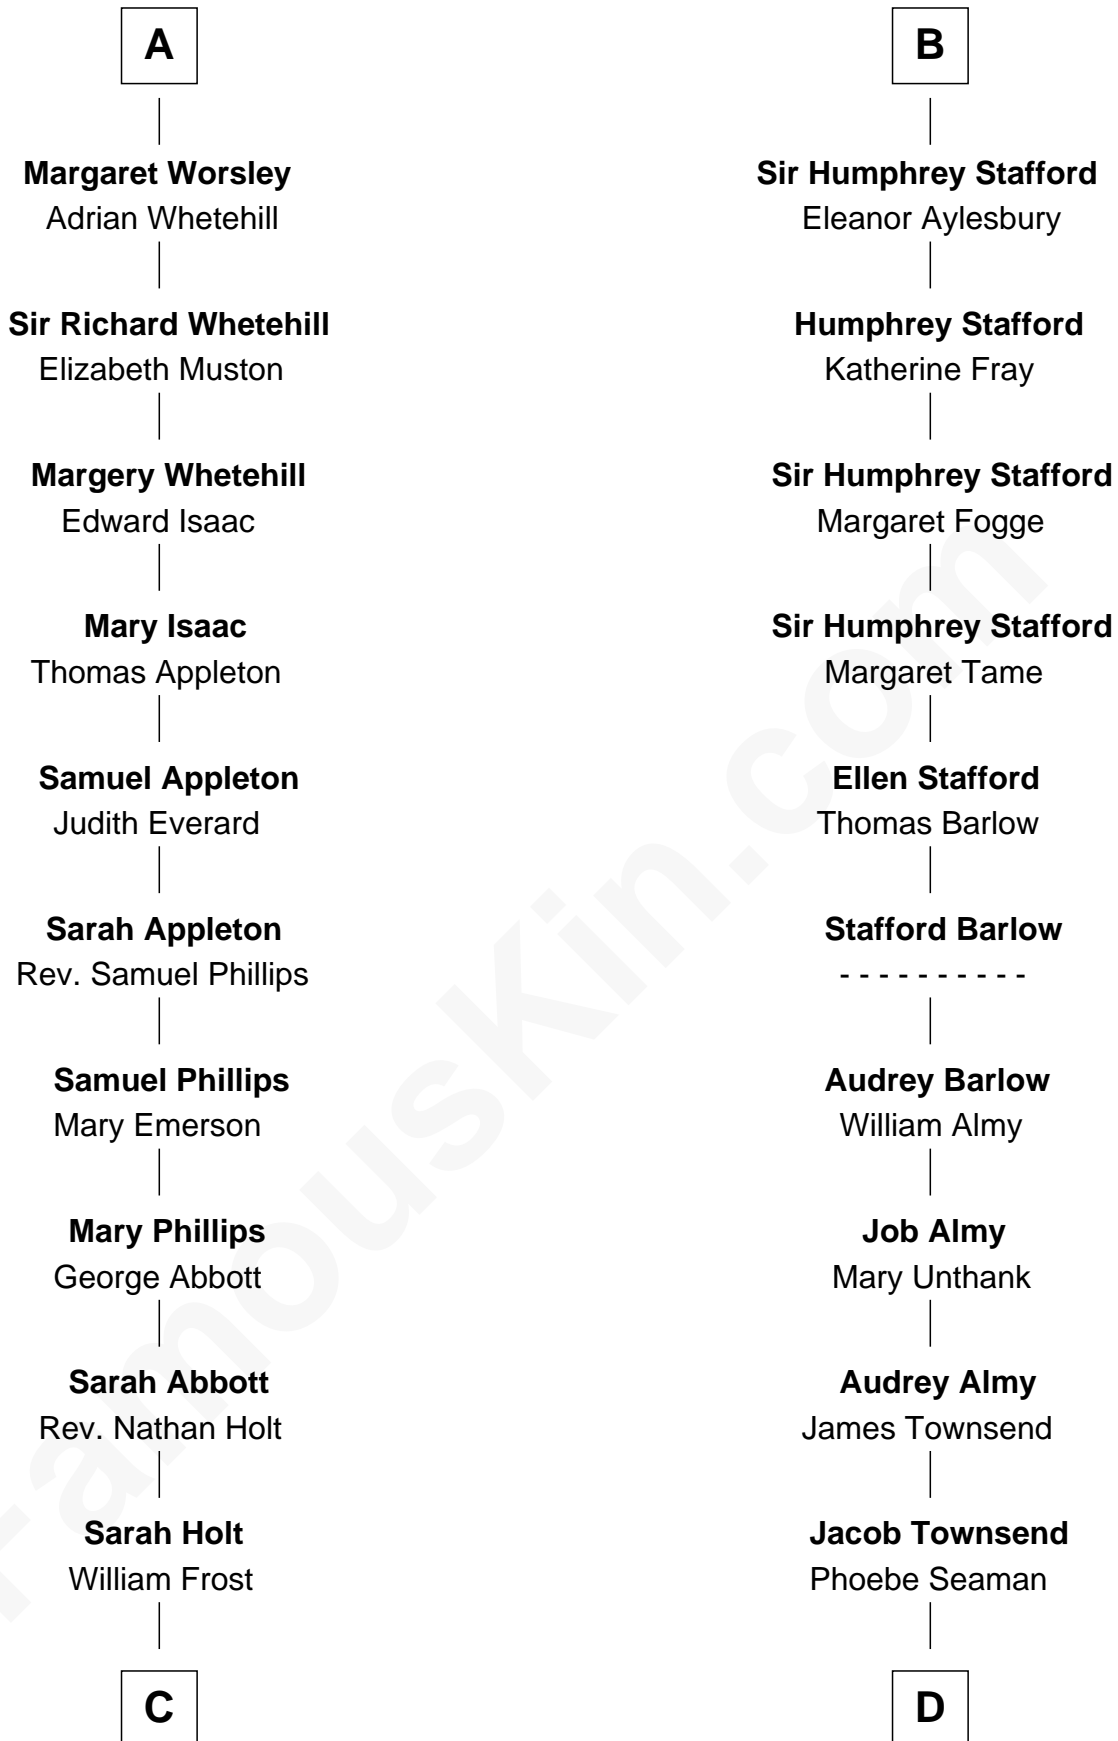

FamousKin.com Relationship Chart of

Robert Frost

Poet and Playwright

18th cousin 2 times removed of

Robert Townsend

Member of the Culper Spy Ring during the American Revolution

Sir Roger de Somery

Nichole d'Aubenev

FamousKin.com