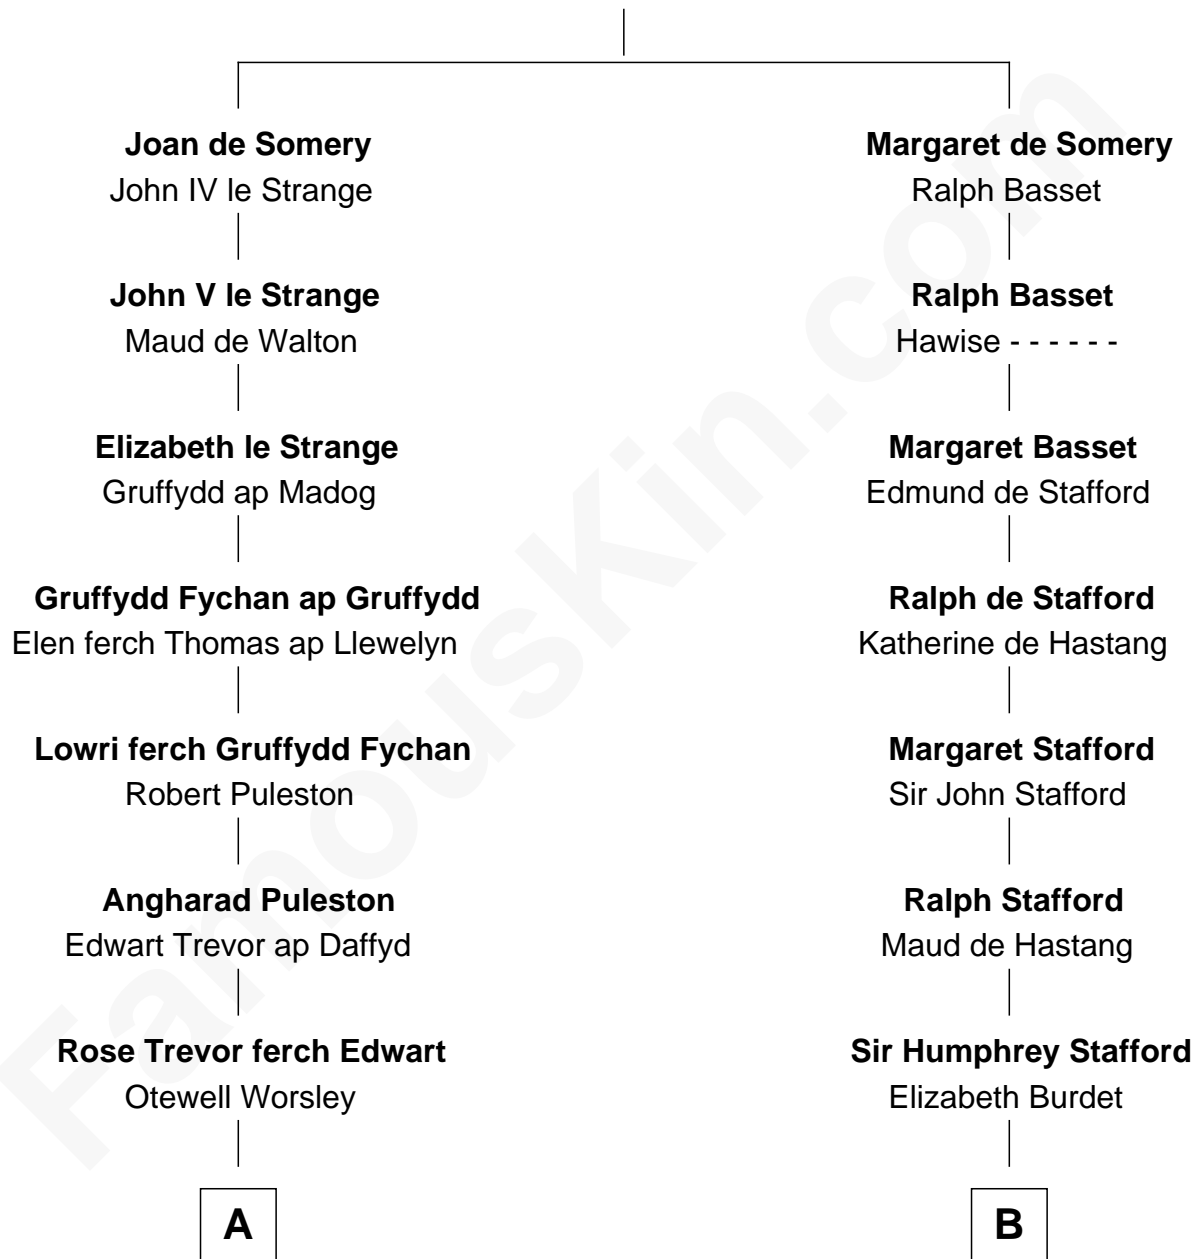

FamousKin.com Relationship Chart of

Robert Frost

Poet and Playwright

18th cousin 2 times removed of

Robert Townsend

Member of the Culper Spy Ring during the American Revolution

Sir Roger de Somery

Nichole d'Aubenev

FamousKin.com