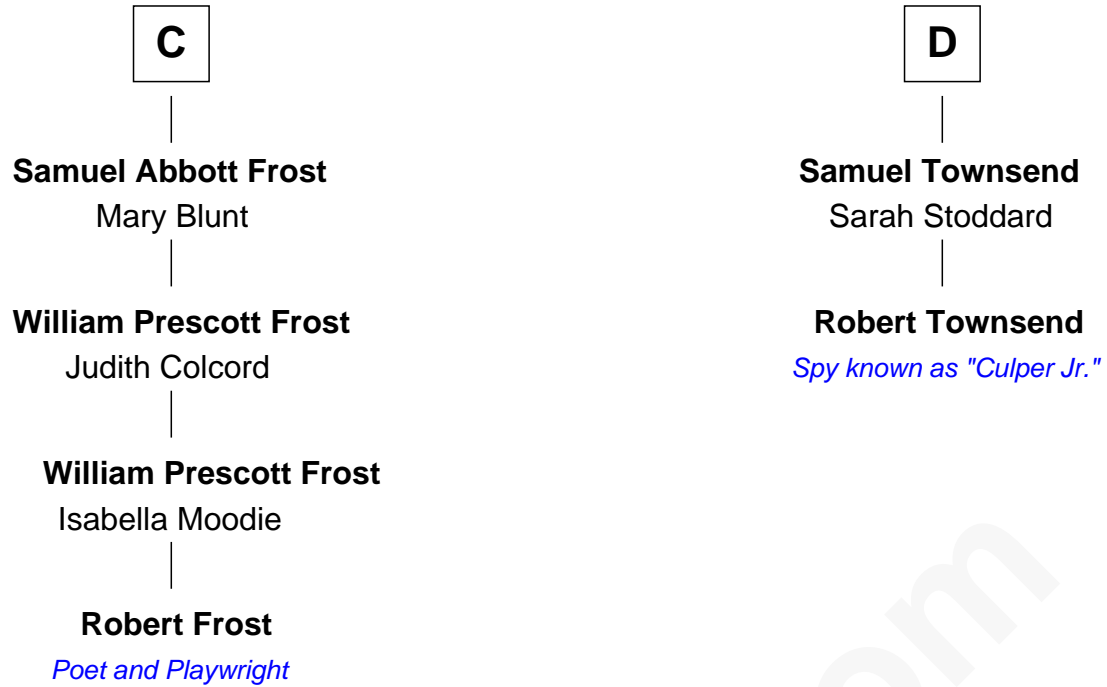

FamousKin.com Relationship Chart of

Robert Frost

Poet and Playwright

18th cousin 2 times removed of

Robert Townsend

Member of the Culper Spy Ring during the American Revolution

Sir Roger de Somery

Nichole d'Aubenev