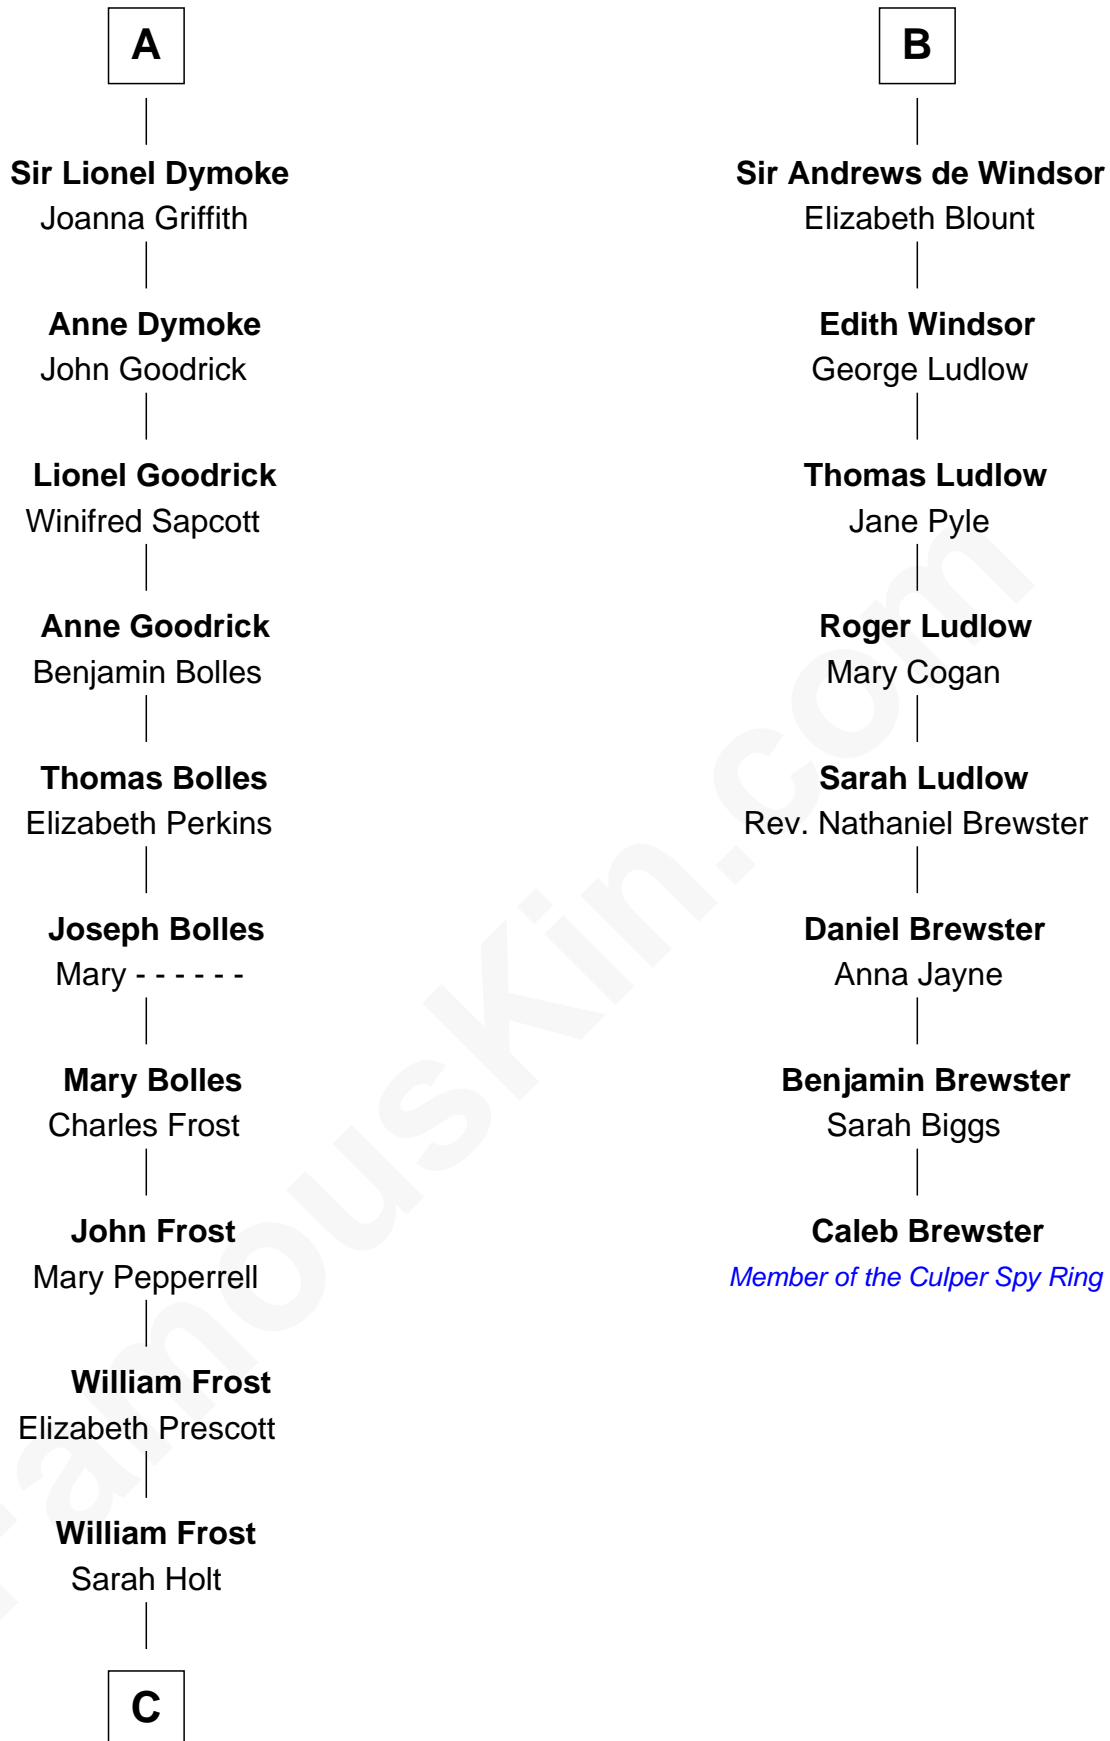

# FamousKin.com Relationship Chart of

**Robert Frost**

*Poet and Playwright*

14th cousin 6 times removed of

**Caleb Brewster**

*Member of the Culper Spy Ring during the American Revolution*

**C**

—  
**Samuel Abbott Frost**

Mary Blunt

—  
**William Prescott Frost**

Judith Colcord

—  
**William Prescott Frost**

Isabella Moodie

—  
**Robert Frost**

*Poet and Playwright*

FamousKin.com