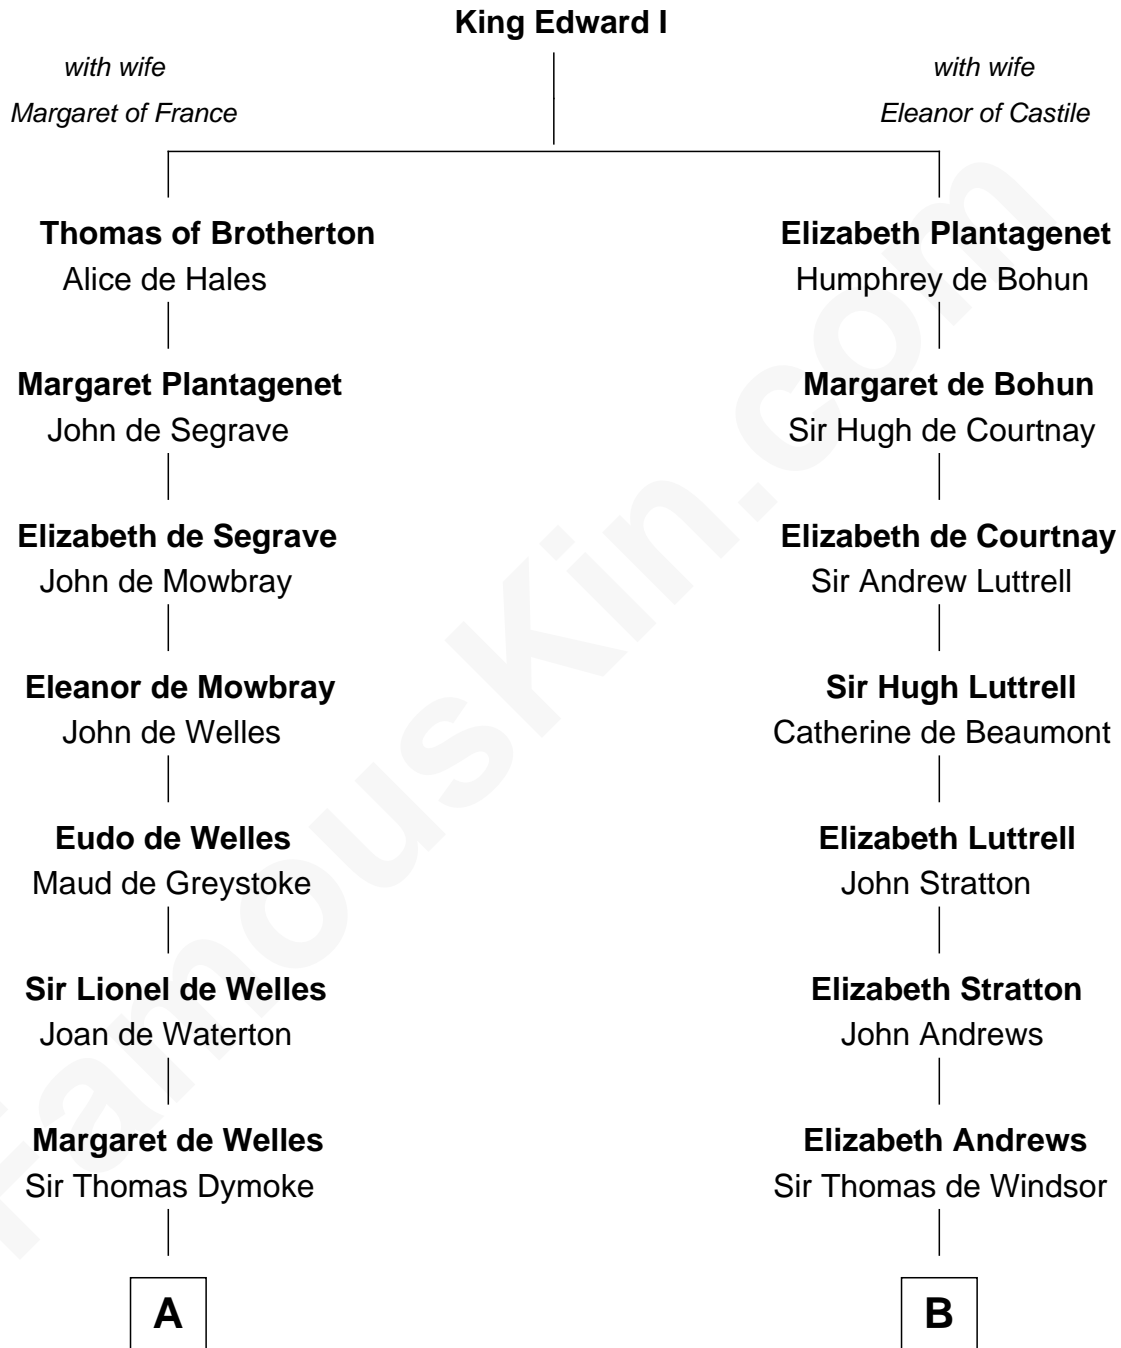

# FamousKin.com Relationship Chart of

**Robert Frost**

*Poet and Playwright*

14th cousin 6 times removed of

**Caleb Brewster**

*Member of the Culper Spy Ring during the American Revolution*

**C**

—  
**Samuel Abbott Frost**