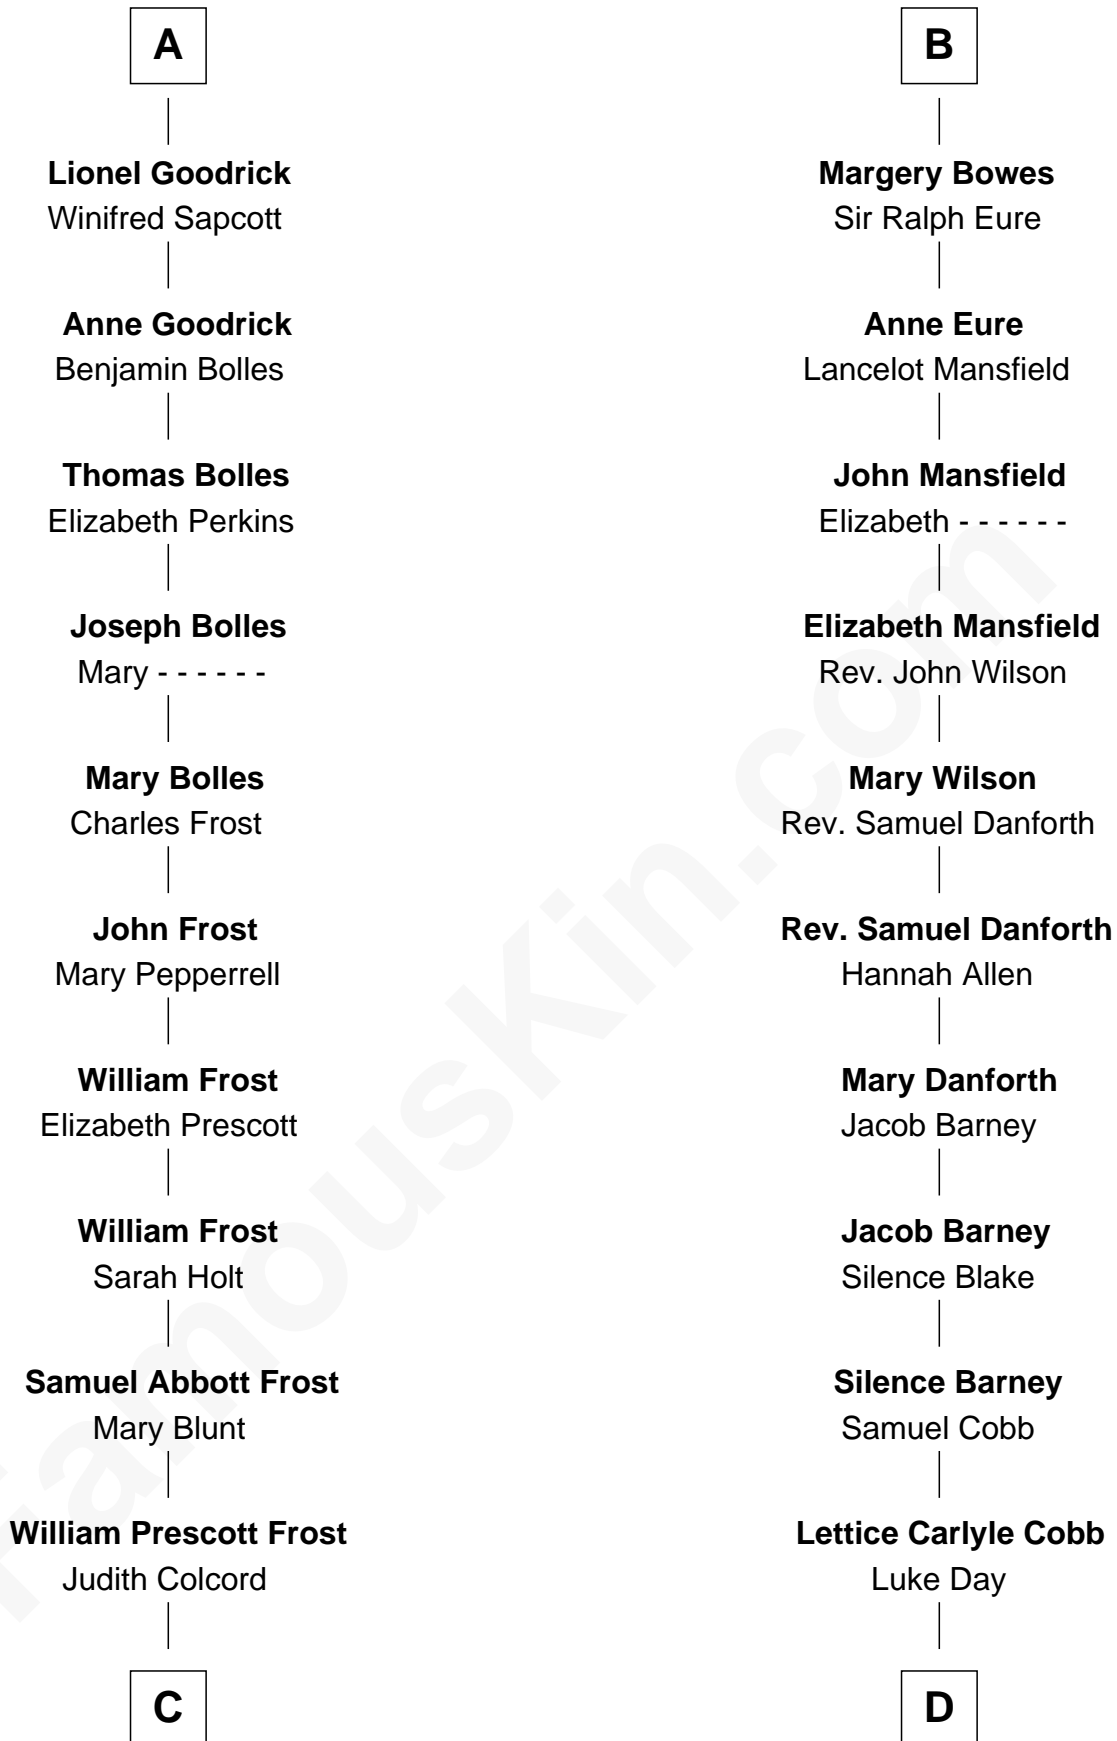

FamousKin.com Relationship Chart of

Robert Frost

Poet and Playwright

18th cousin 2 times removed of

Sandra Day O'Connor

First Female U.S. Supreme Court Justice

C

William Prescott Frost

Isabella Moodie

Robert Frost

Poet and Playwright

D

Hollis Day

Eliza L. Flanders

Henry Clay Day

Alice Edith Hilton