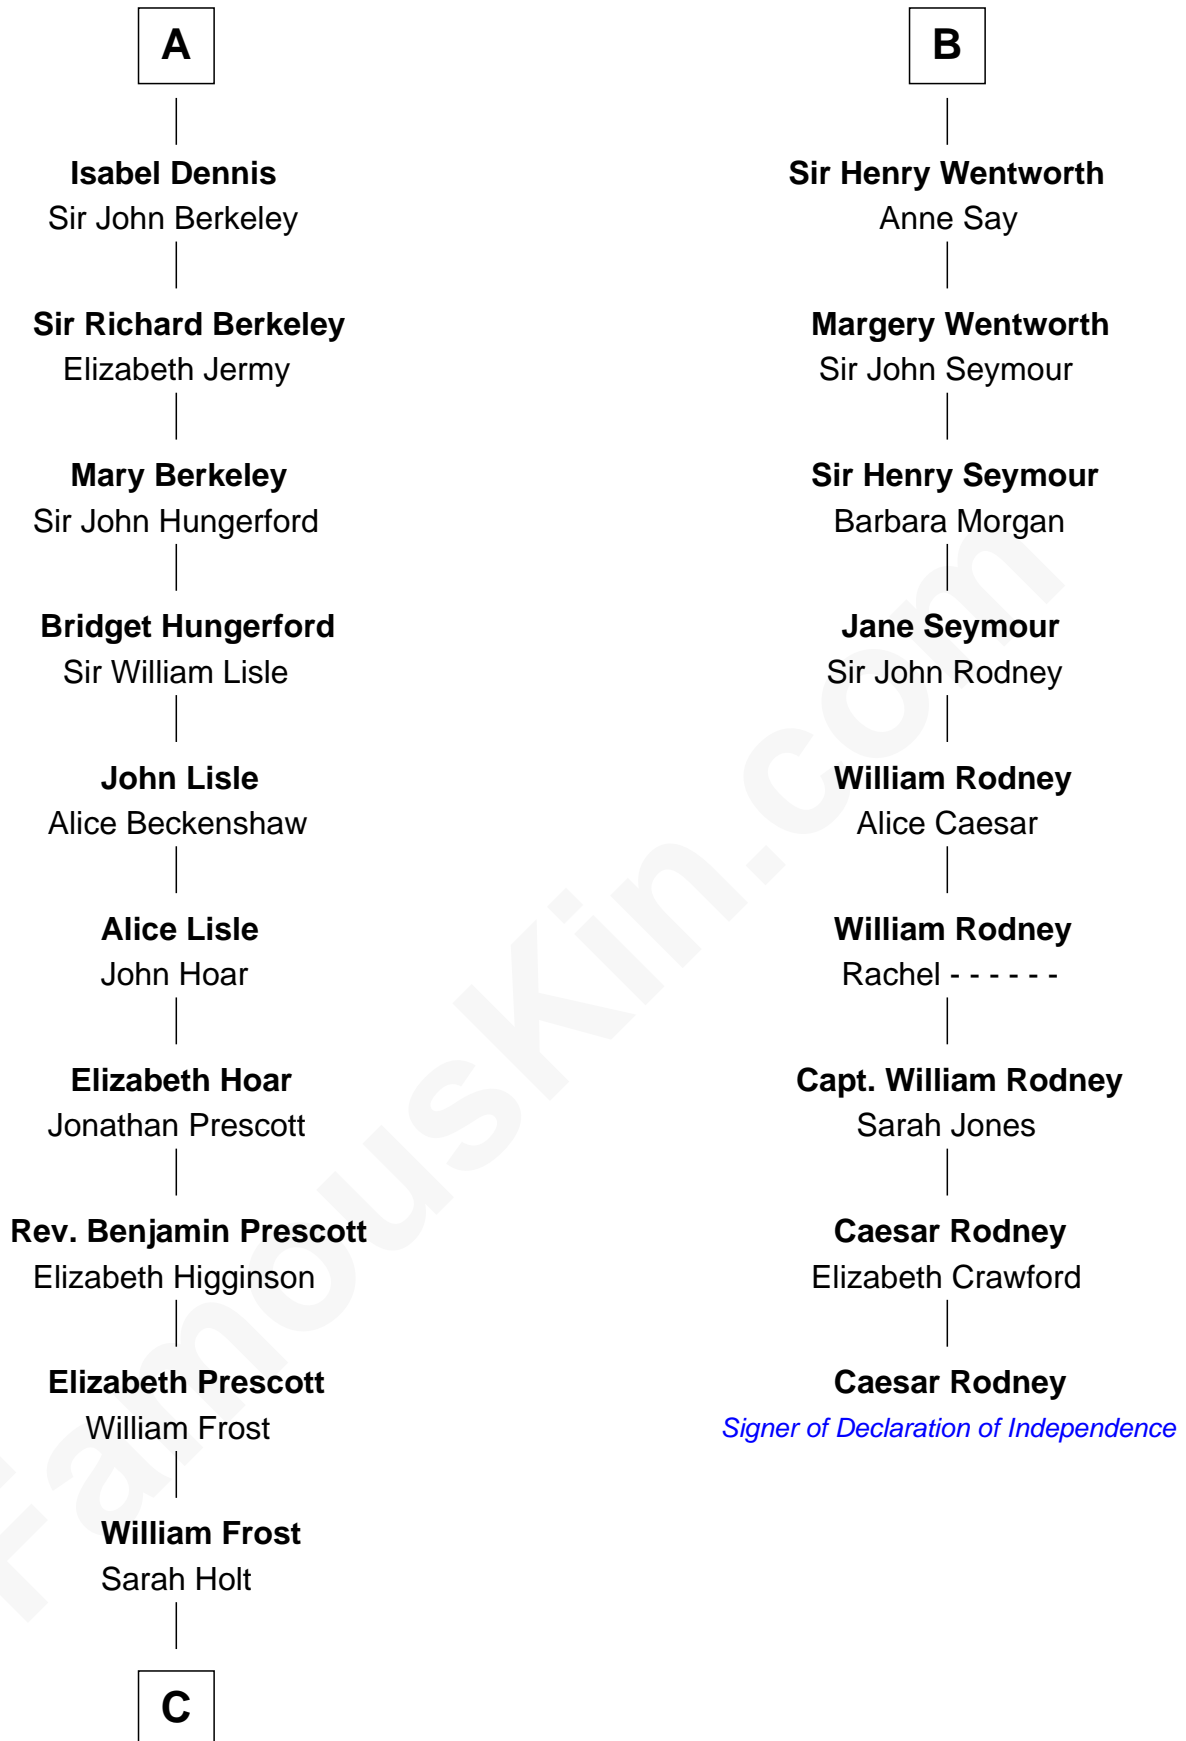

FamousKin.com

Relationship Chart of

Robert Frost

Poet and Playwright

15th cousin 5 times removed of

Caesar Rodney

Signer of the Declaration of Independence

C