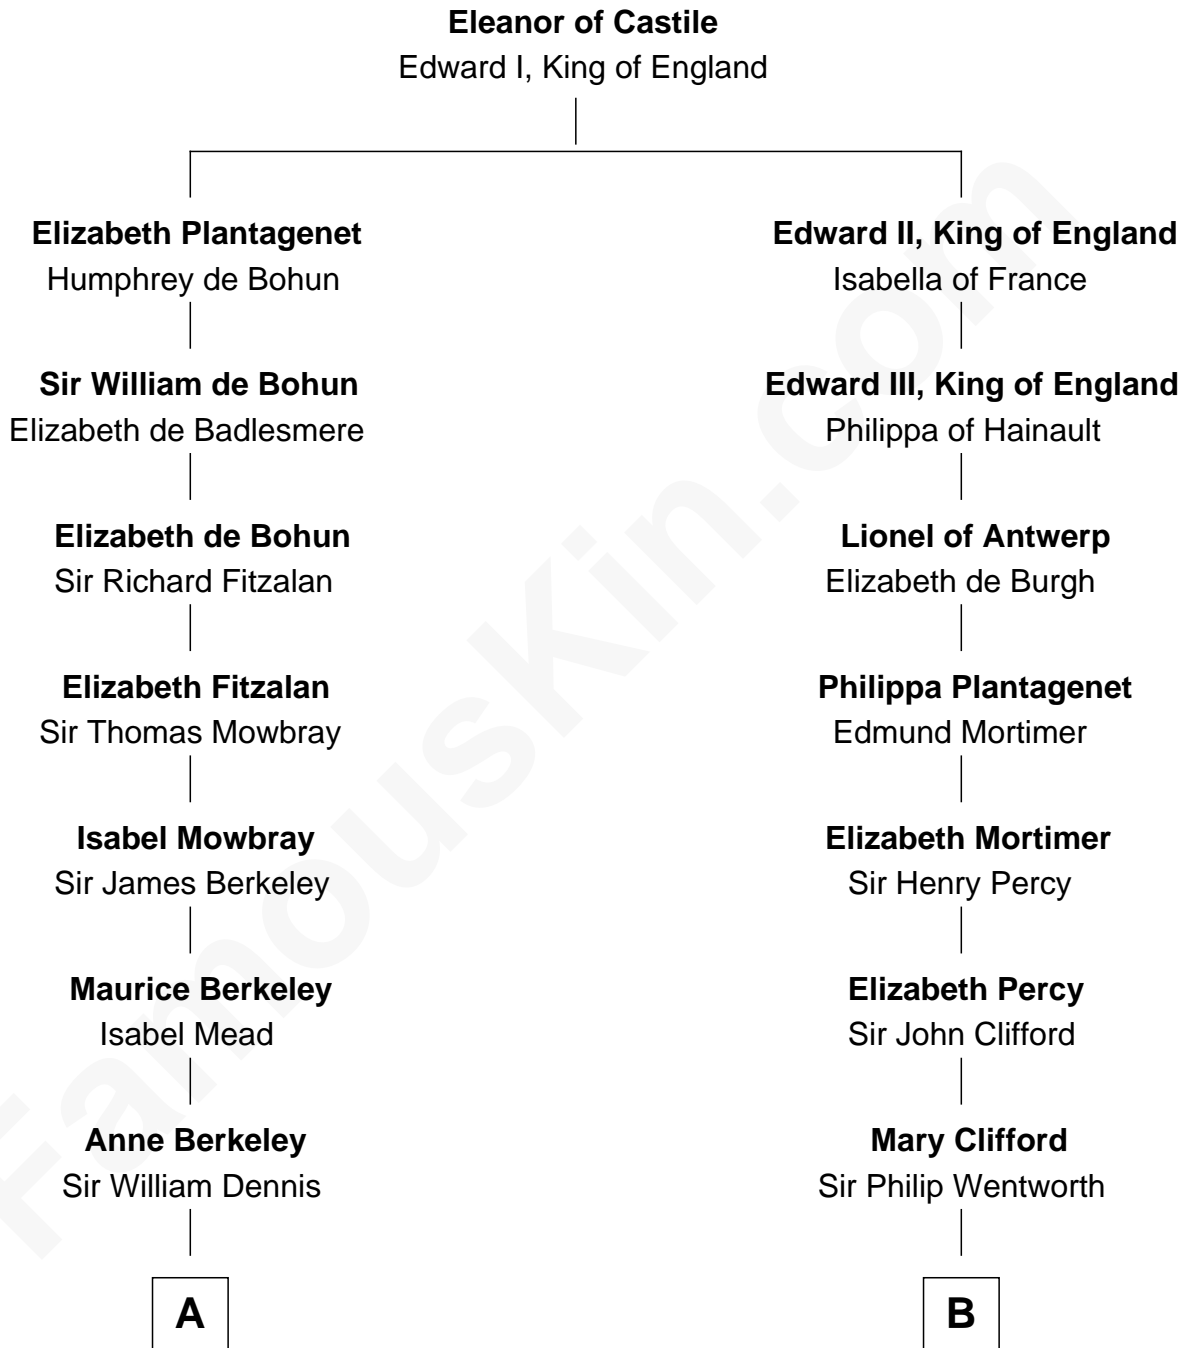

FamousKin.com

Relationship Chart of

Robert Frost

Poet and Playwright

15th cousin 5 times removed of

Caesar Rodney

Signer of the Declaration of Independence

C