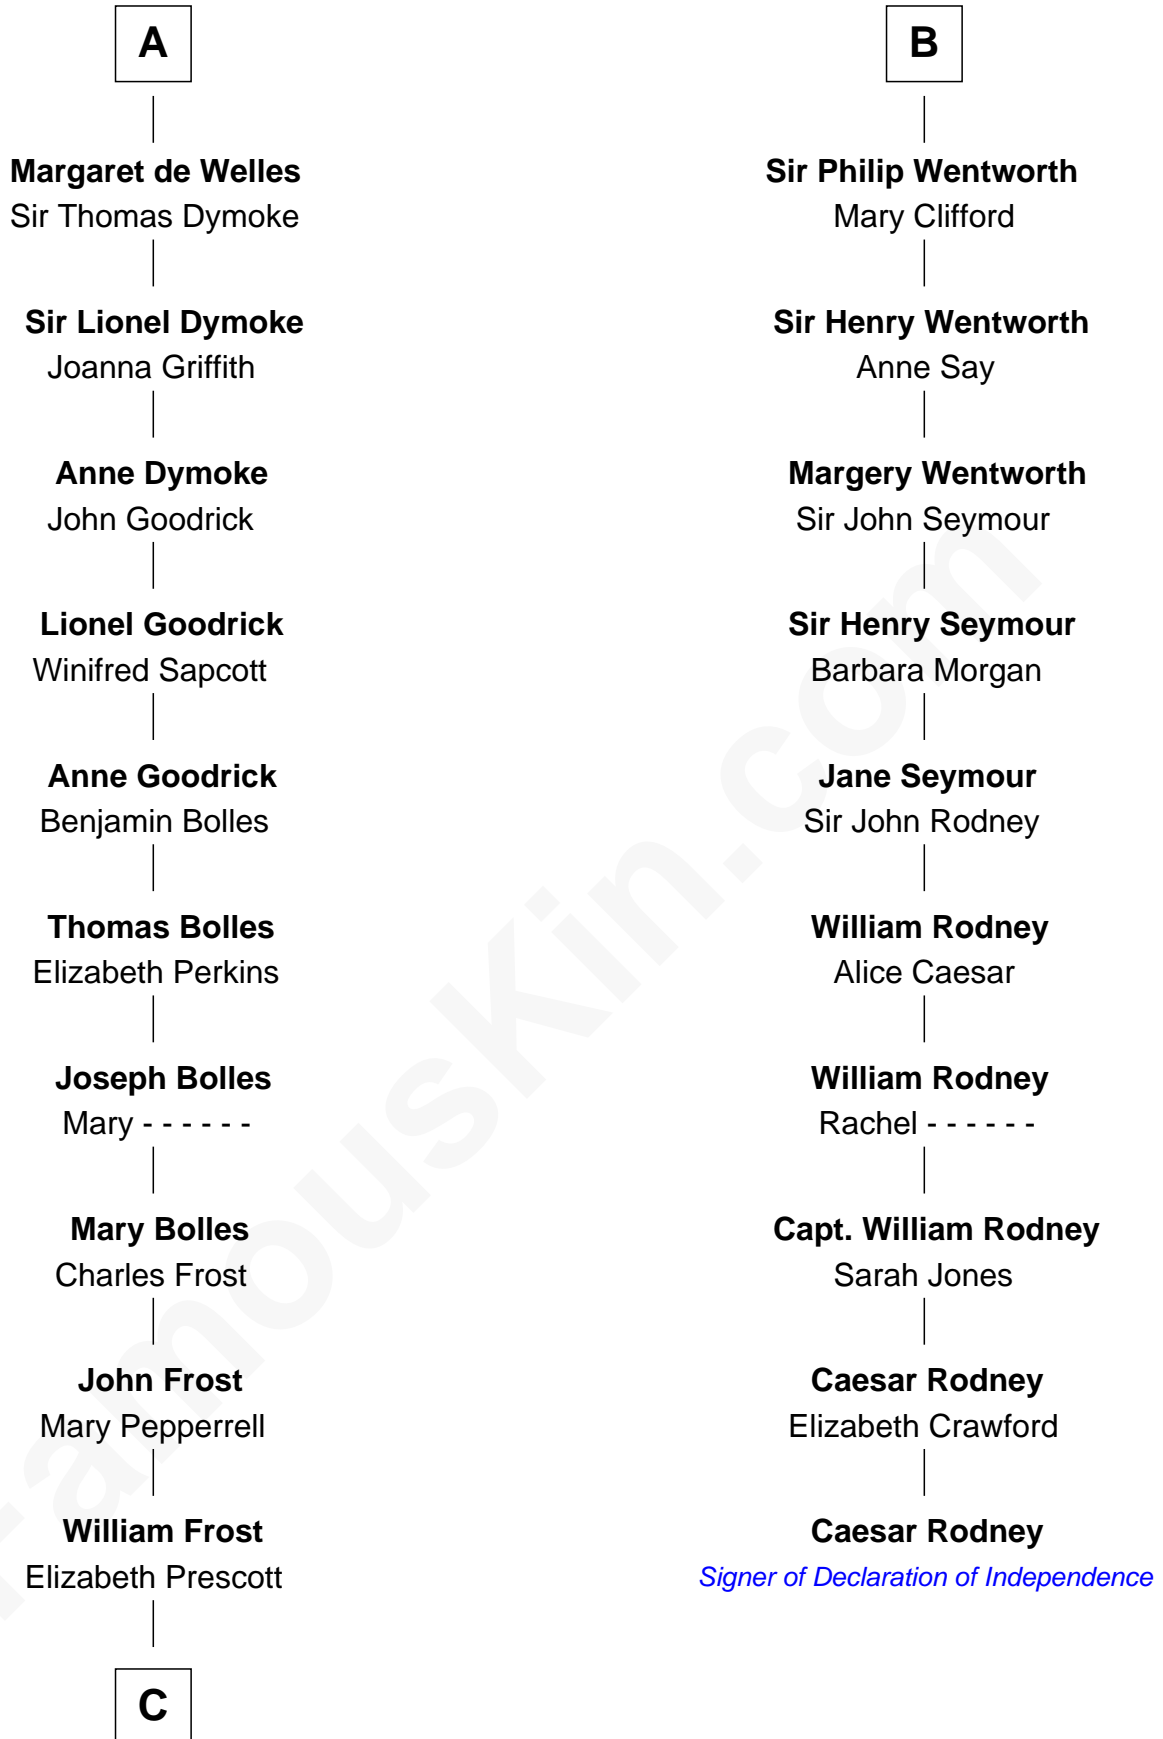

# FamousKin.com Relationship Chart of

**Robert Frost**

*Poet and Playwright*

16th cousin 5 times removed of

**Caesar Rodney**

*Signer of the Declaration of Independence*

**Sir John FitzGeoffrey**

Isabel le Bigod

**C**

William Frost

Sarah Holt

Samuel Abbott Frost

Mary Blunt

William Prescott Frost

Judith Colcord

William Prescott Frost