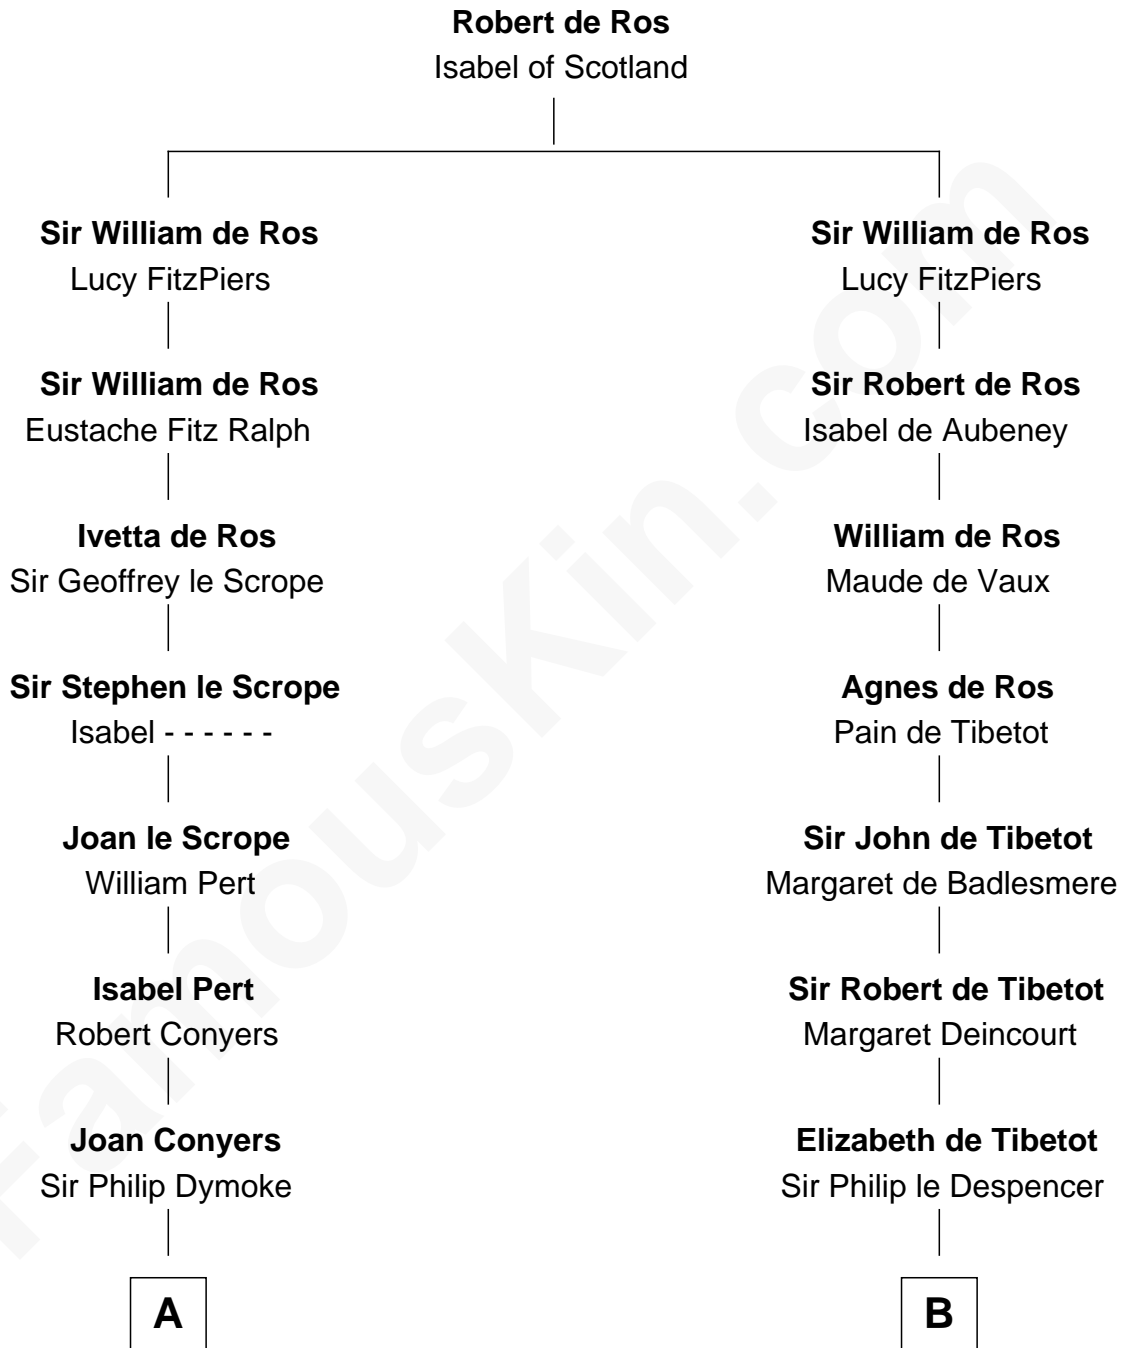

FamousKin.com Relationship Chart of

Robert Frost

Poet and Playwright

17th cousin 4 times removed of

Caesar Rodney

Signer of the Declaration of Independence

C

William Frost

Sarah Holt

Samuel Abbott Frost

Mary Blunt

William Prescott Frost

Judith Colcord

William Prescott Frost

Isabella Moodie

Robert Frost