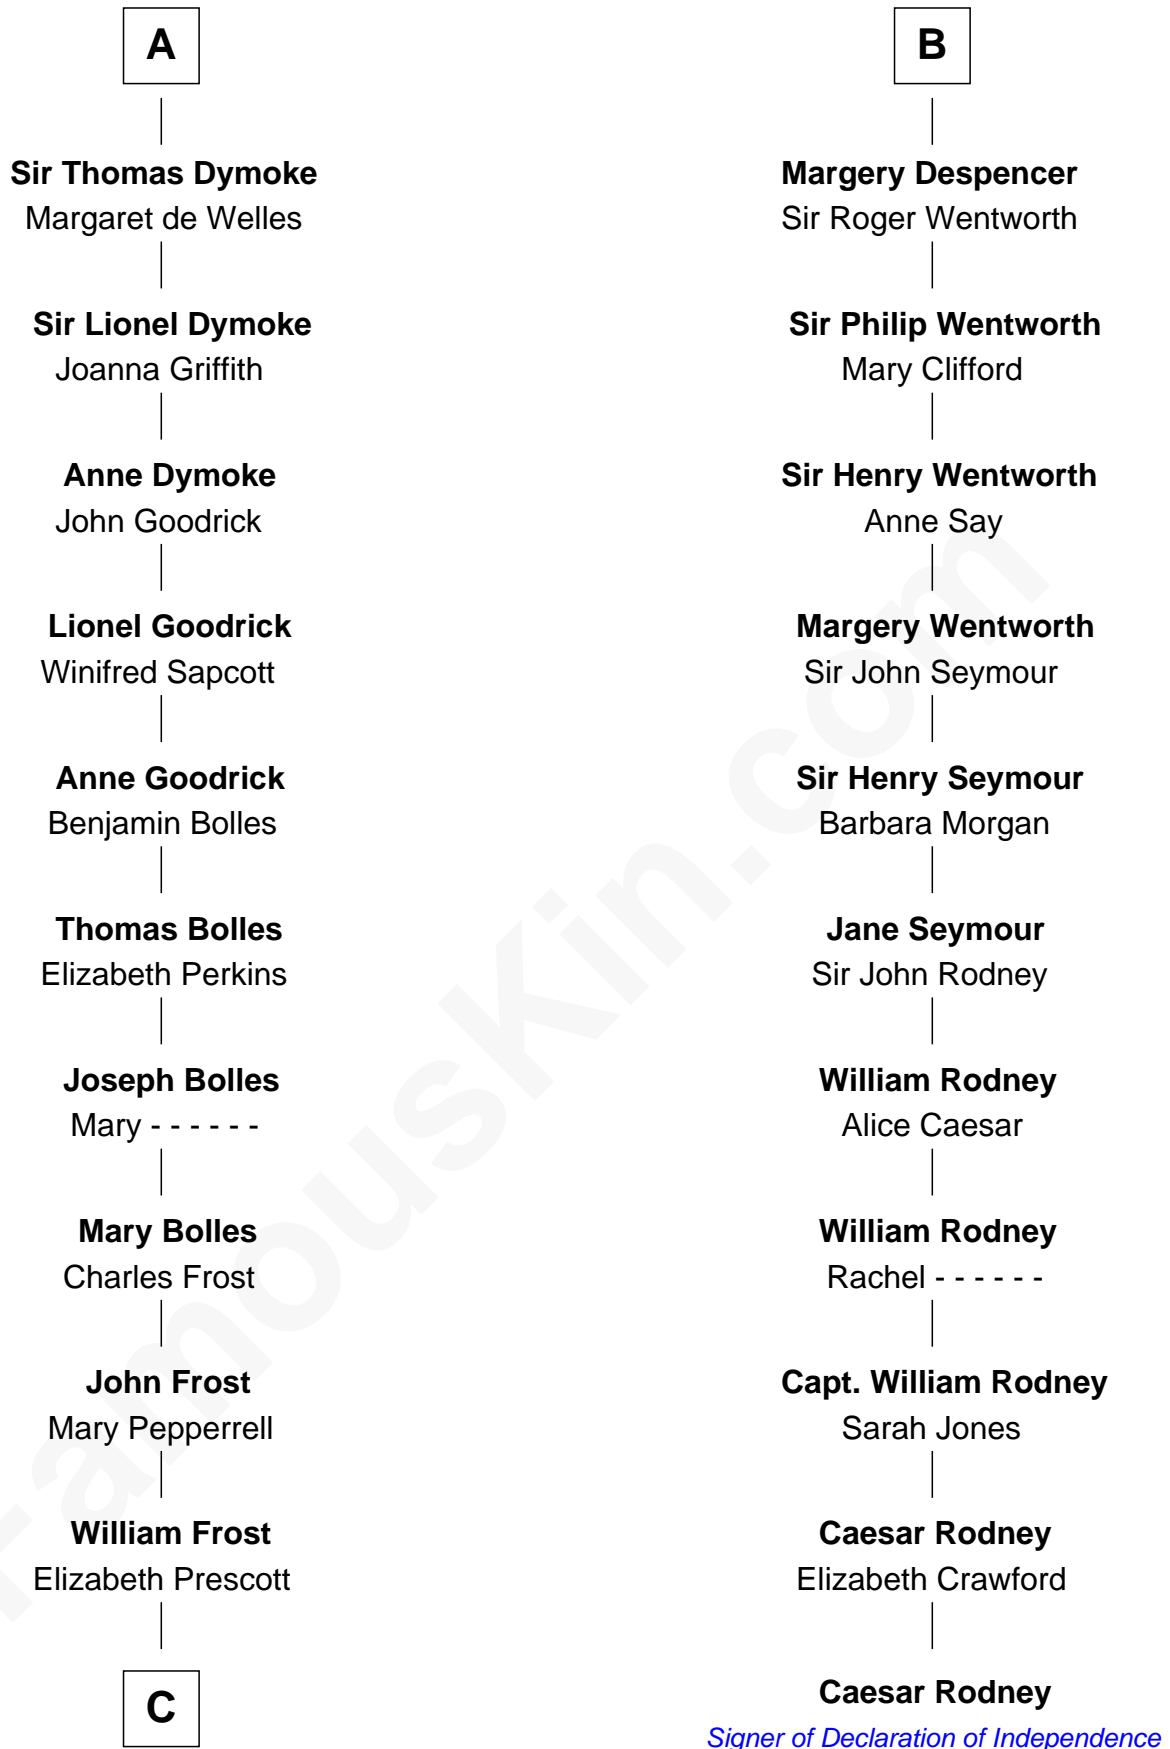

FamousKin.com Relationship Chart of

Robert Frost

Poet and Playwright

17th cousin 4 times removed of

Caesar Rodney

Signer of the Declaration of Independence

C

William Frost

Sarah Holt

Samuel Abbott Frost

Mary Blunt

William Prescott Frost

Judith Colcord

William Prescott Frost

Isabella Moodie

Robert Frost