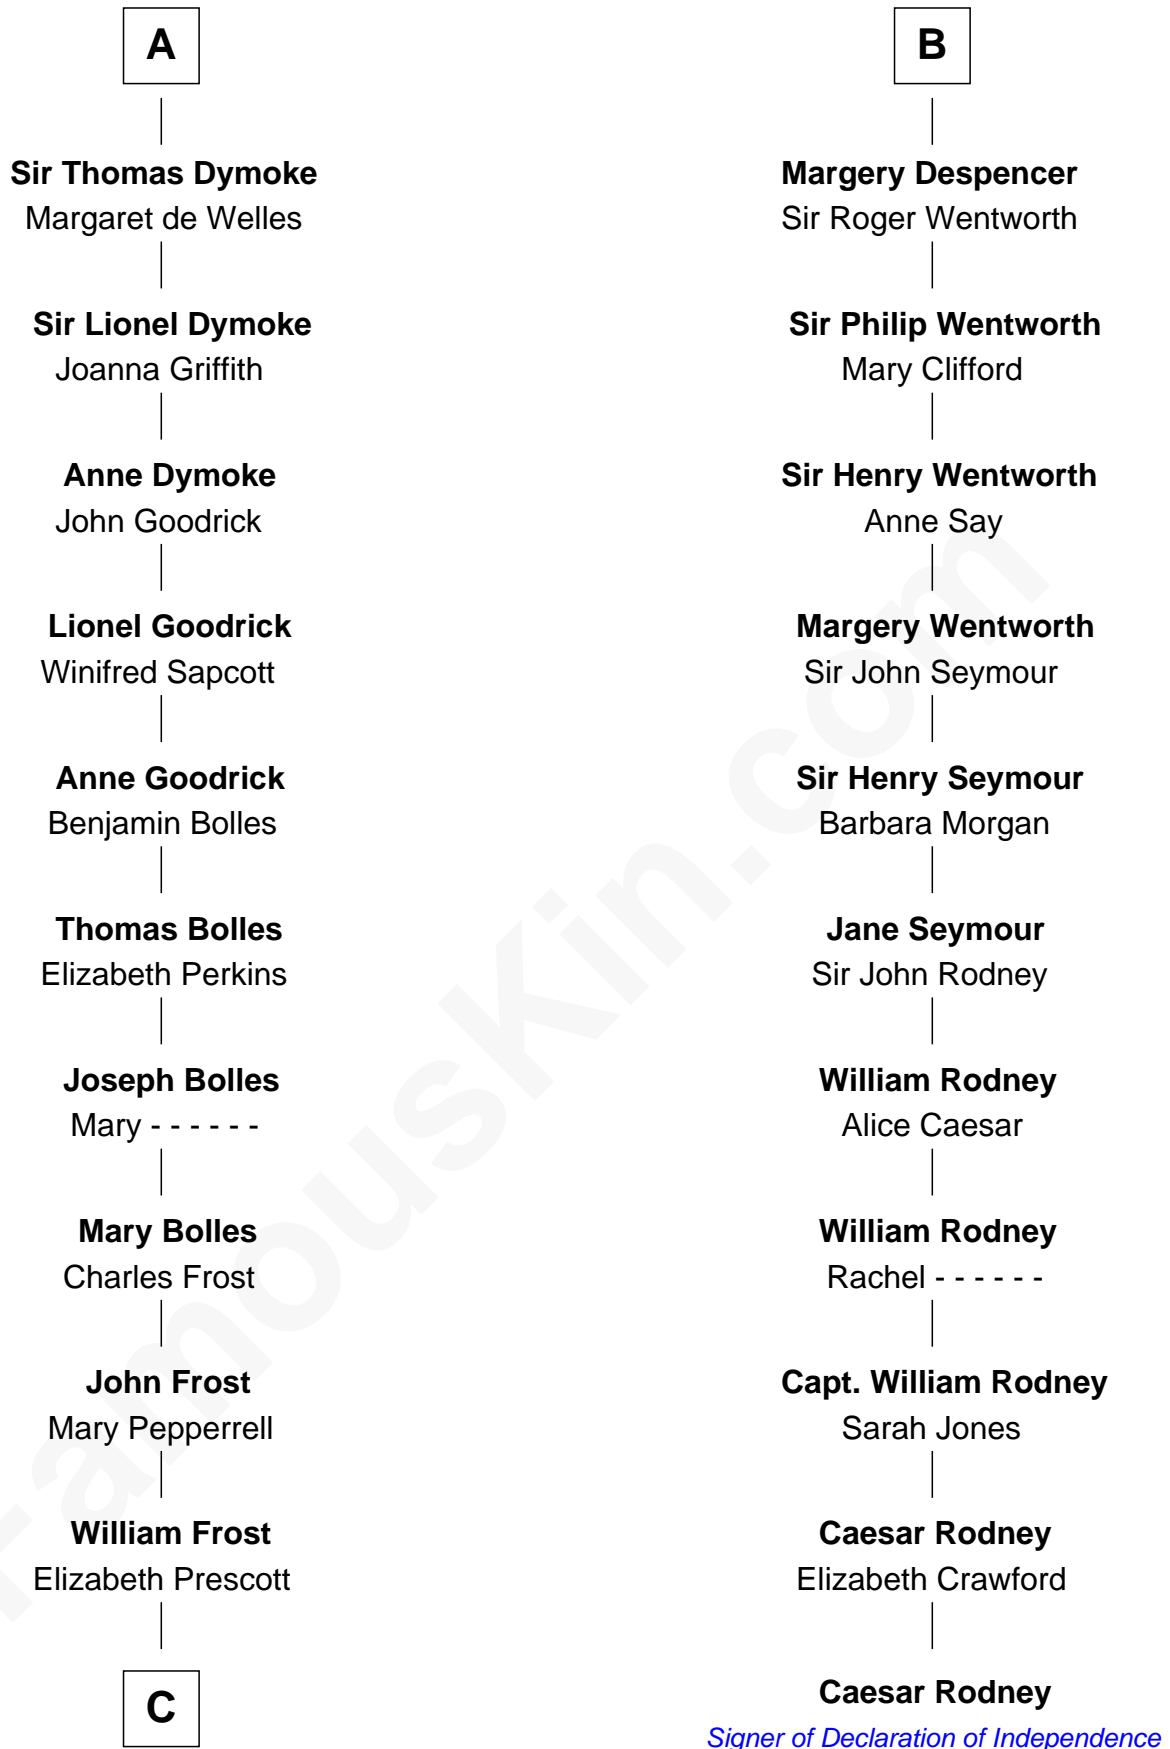

# FamousKin.com Relationship Chart of

**Robert Frost**

*Poet and Playwright*

17th cousin 4 times removed of

**Caesar Rodney**

*Signer of the Declaration of Independence*

**Reginald FitzPiers**

**C**

William Frost

Sarah Holt

Samuel Abbott Frost

Mary Blunt

William Prescott Frost

Judith Colcord

William Prescott Frost

Isabella Moodie