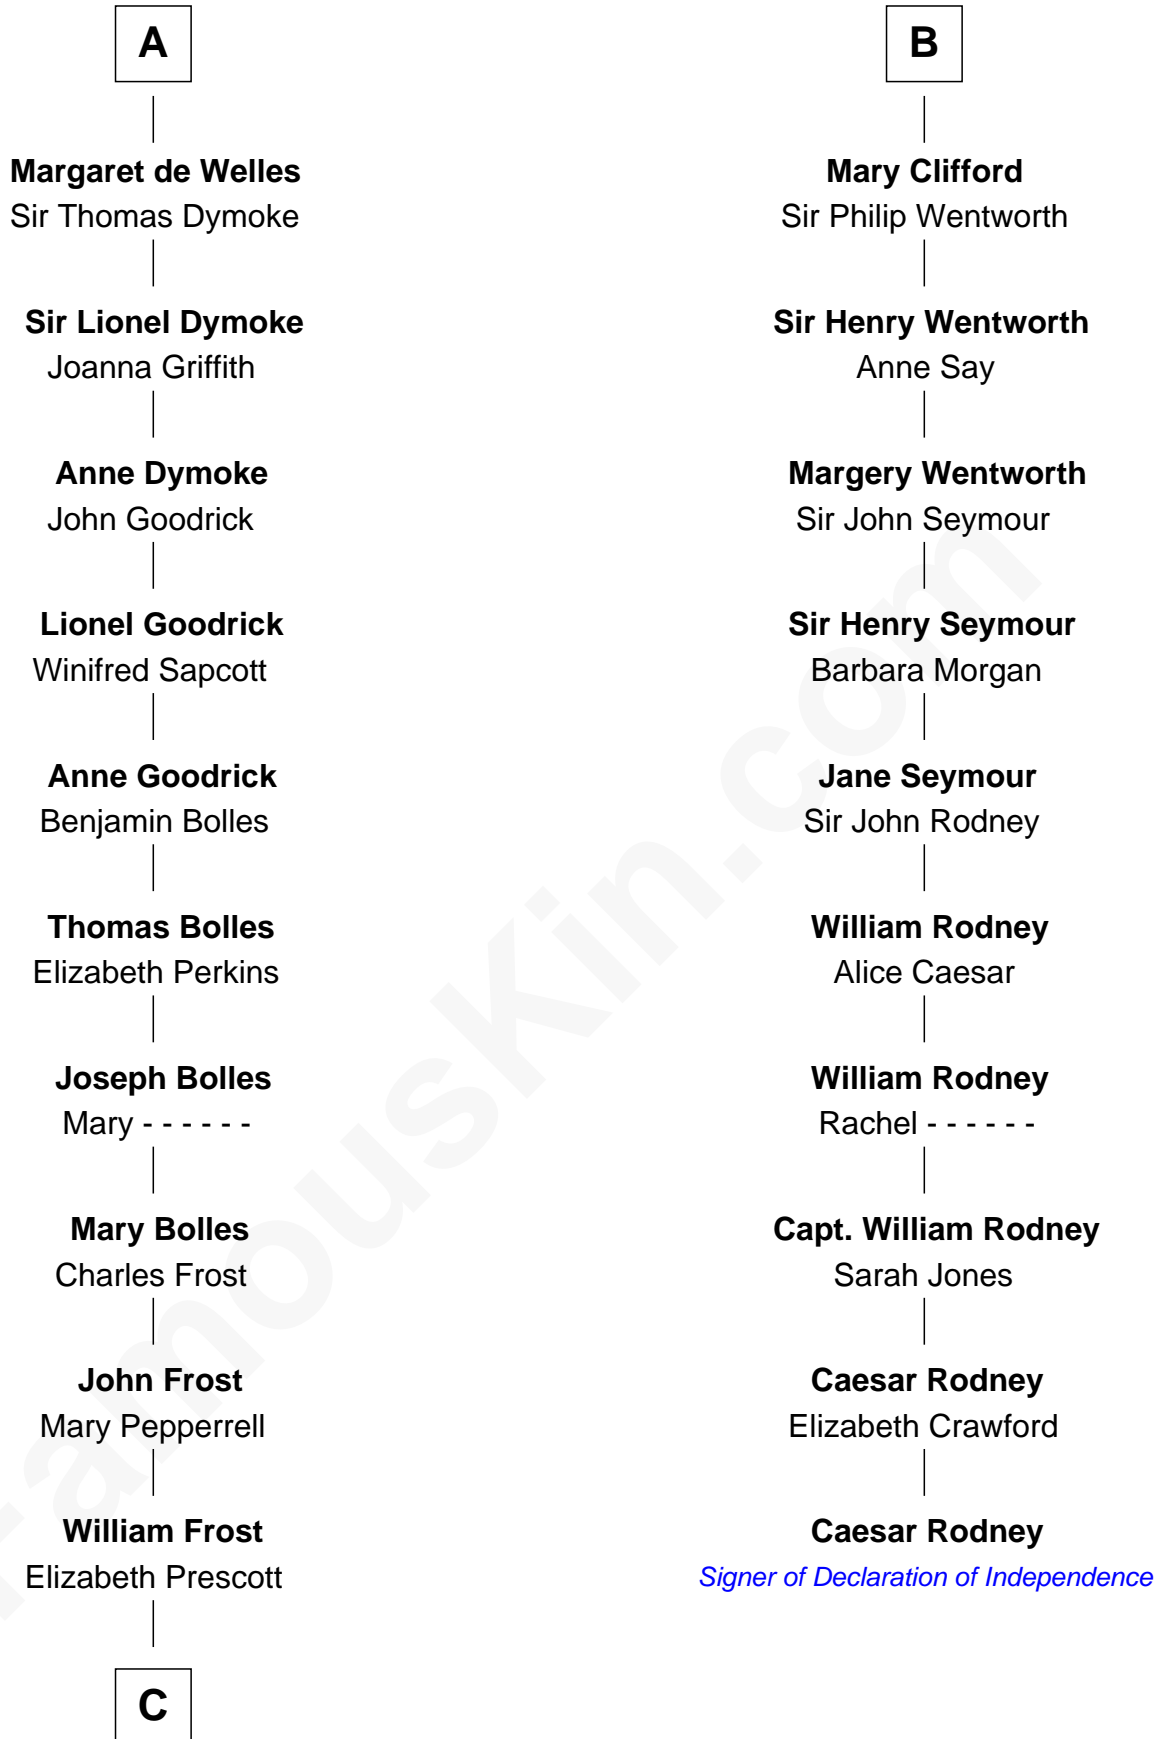

Signer of Declaration of Independence