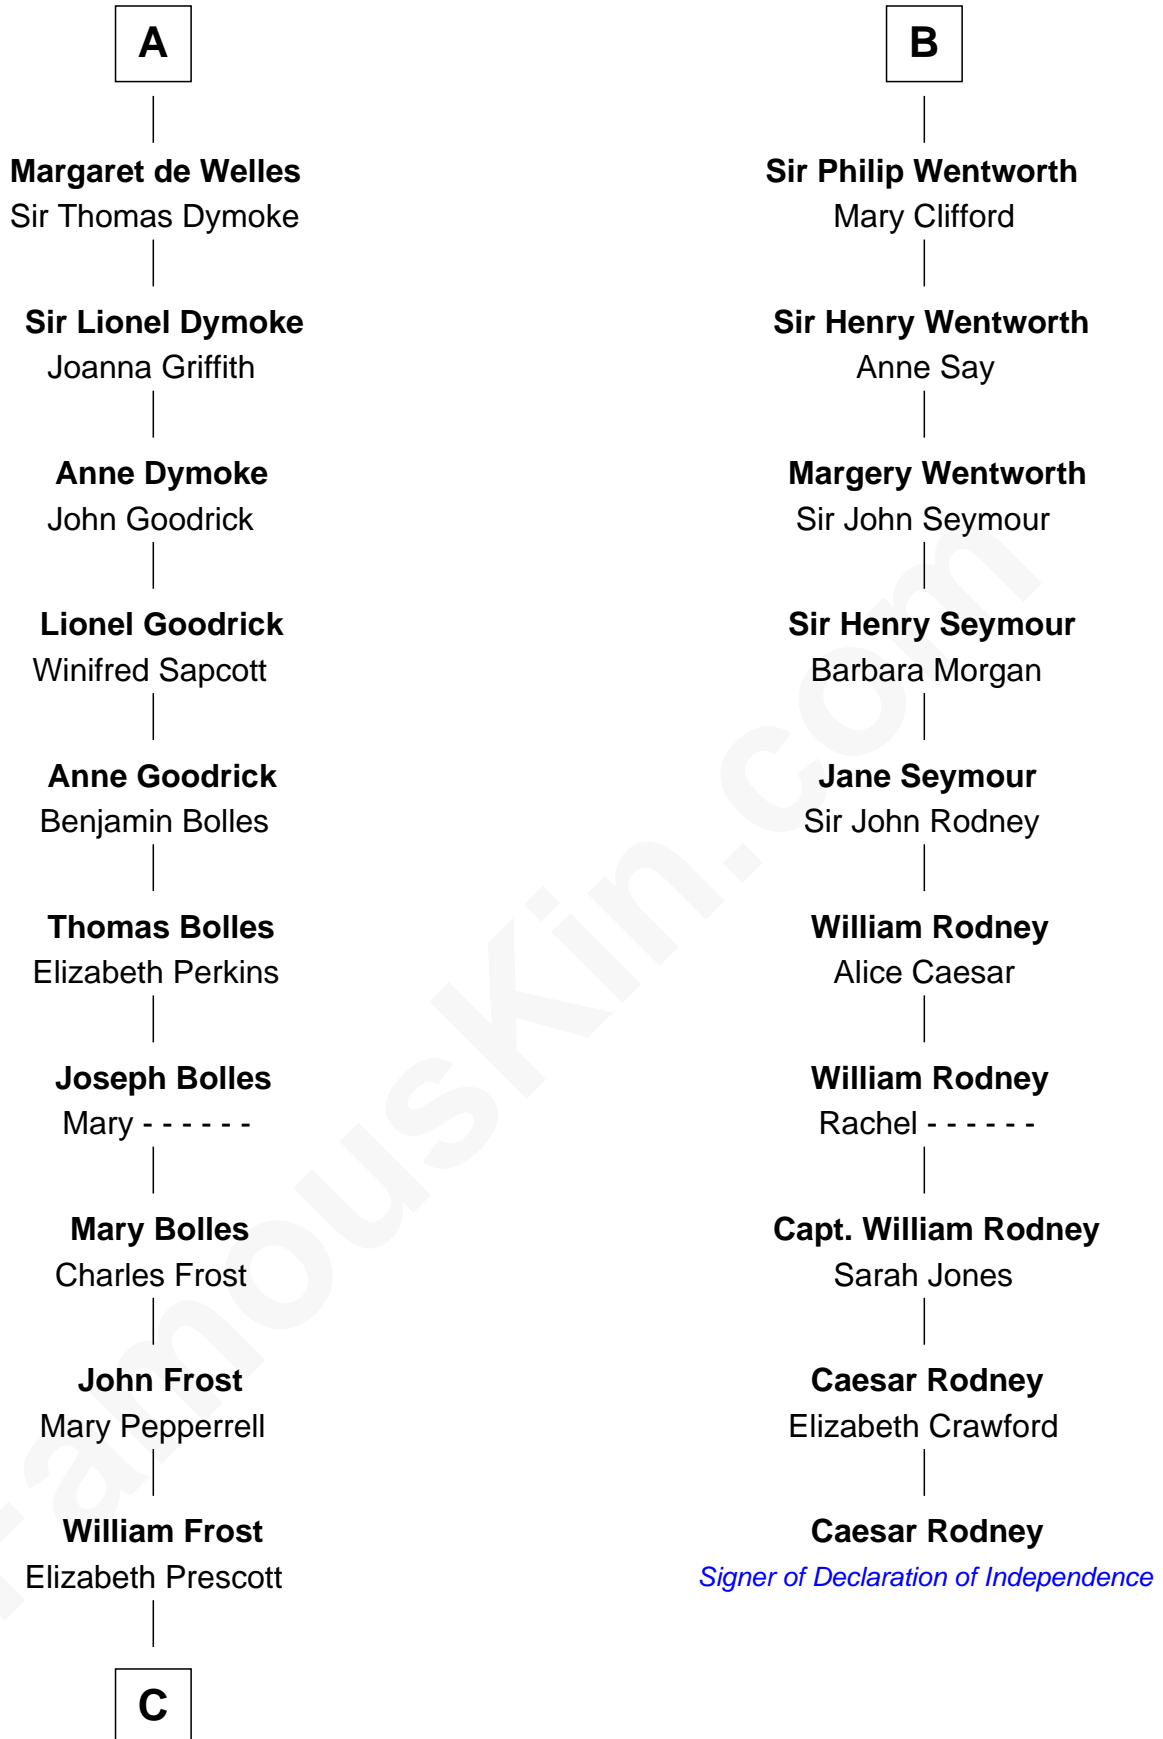

FamousKin.com Relationship Chart of

Robert Frost

Poet and Playwright

16th cousin 5 times removed of

Caesar Rodney

Signer of the Declaration of Independence

C

William Frost

Sarah Holt

Samuel Abbott Frost

Mary Blunt

William Prescott Frost

Judith Colcord

William Prescott Frost

Isabella Moodie

Robert Frost