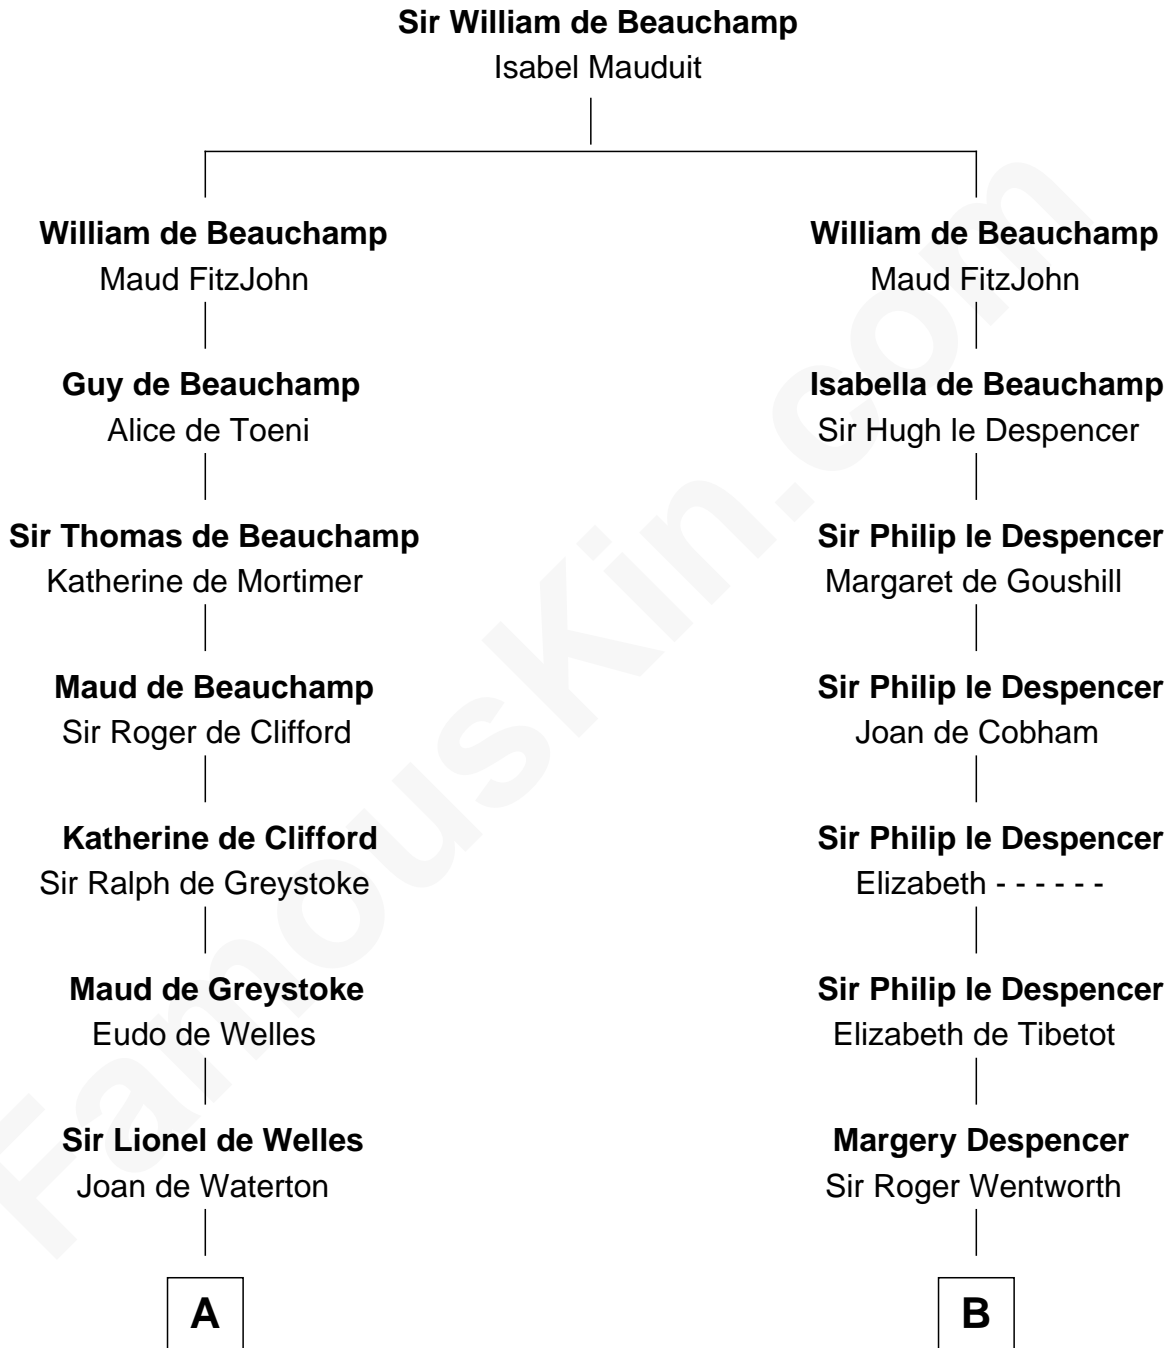

FamousKin.com Relationship Chart of

Robert Frost

Poet and Playwright

16th cousin 5 times removed of

Caesar Rodney

Signer of the Declaration of Independence

C

William Frost

Sarah Holt

Samuel Abbott Frost

Mary Blunt

William Prescott Frost

Judith Colcord

William Prescott Frost

Isabella Moodie

Robert Frost