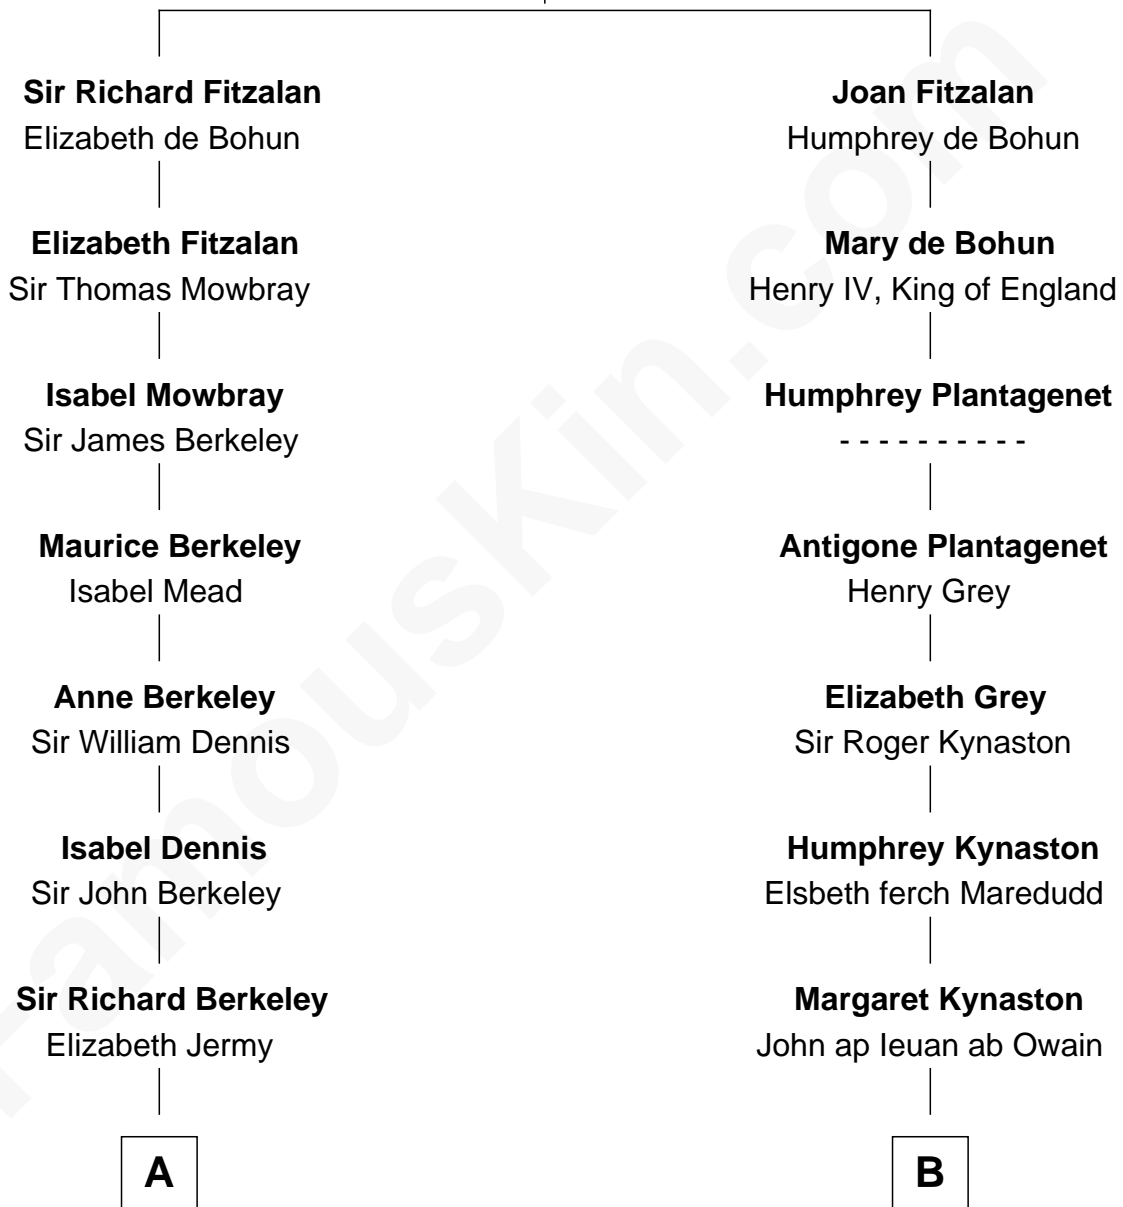

FamousKin.com Relationship Chart of

Robert Frost

Poet and Playwright

18th cousin 2 times removed of

Christopher Reeve

Movie Actor

Richard Fitzalan
Eleanor Plantagenet

C

William Prescott Frost

Isabella Moodie

Robert Frost

Poet and Playwright

D

Augustus Henry Reeve

Margaretta Willis Baldwin

Richard Henry Reeve