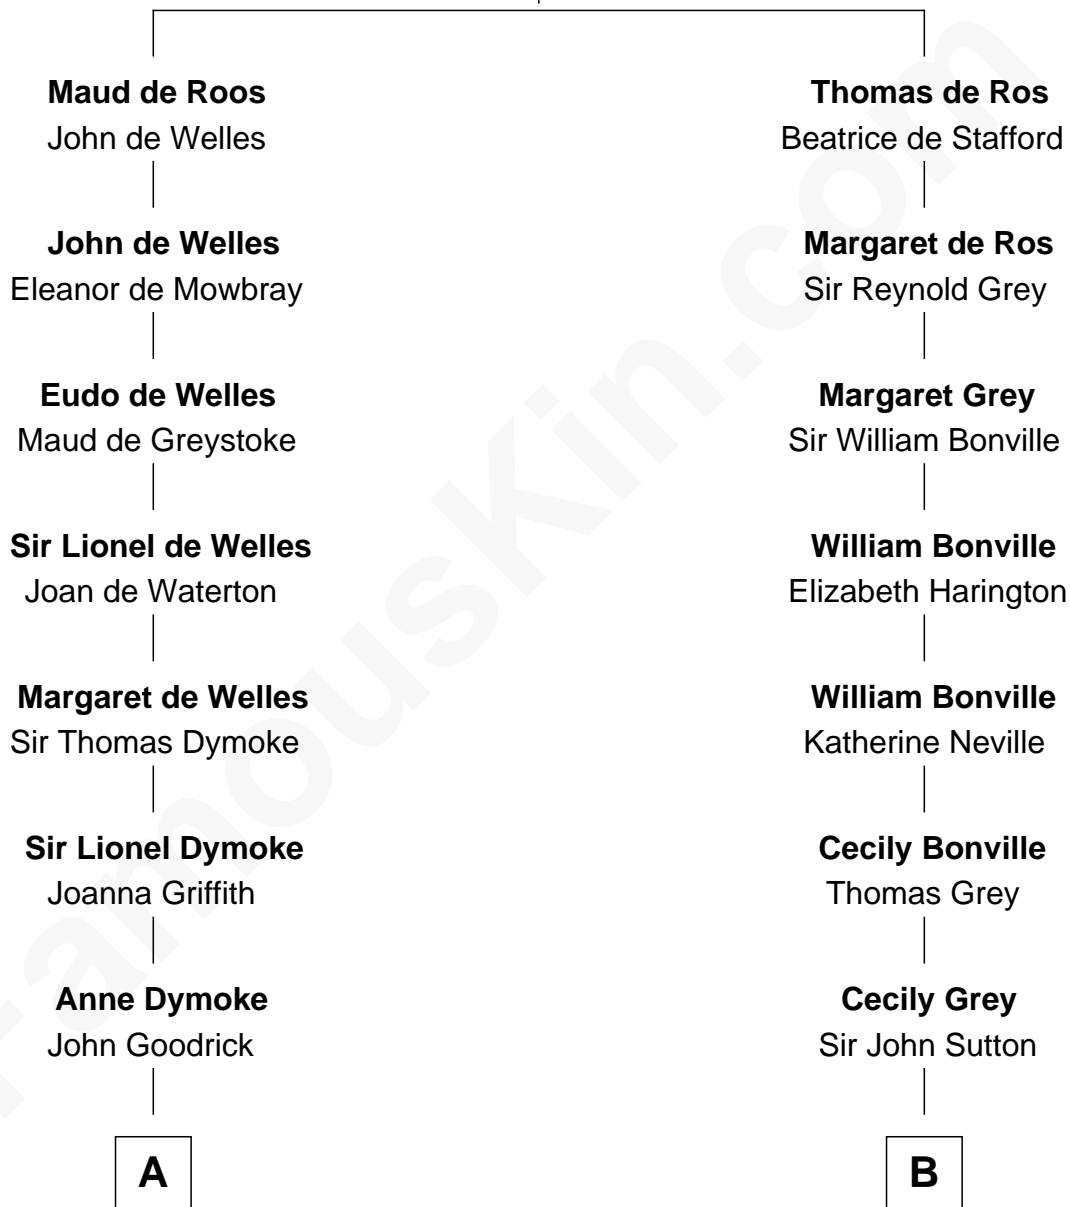

## Relationship Chart of

**Robert Frost**

*Poet and Playwright*

17th cousin 1 time removed of

**Colonel Robert Gould Shaw**

*U.S. Civil War leader of film "Glory" fame*

**Sir William de Ros**  
Margery de Badlesmere