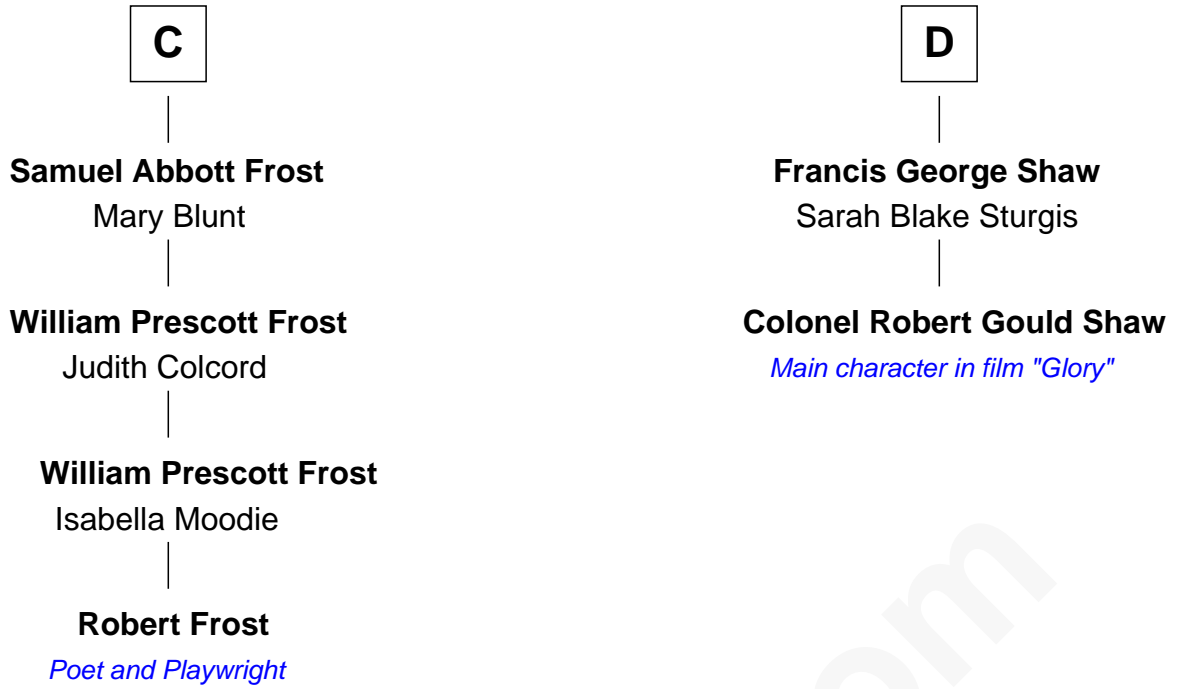

FamousKin.com

Relationship Chart of

Robert Frost

Poet and Playwright

18th cousin 2 times removed of

Colonel Robert Gould Shaw

U.S. Civil War leader of film "Glory" fame

Blanche of Artois
Edmund Plantagenet