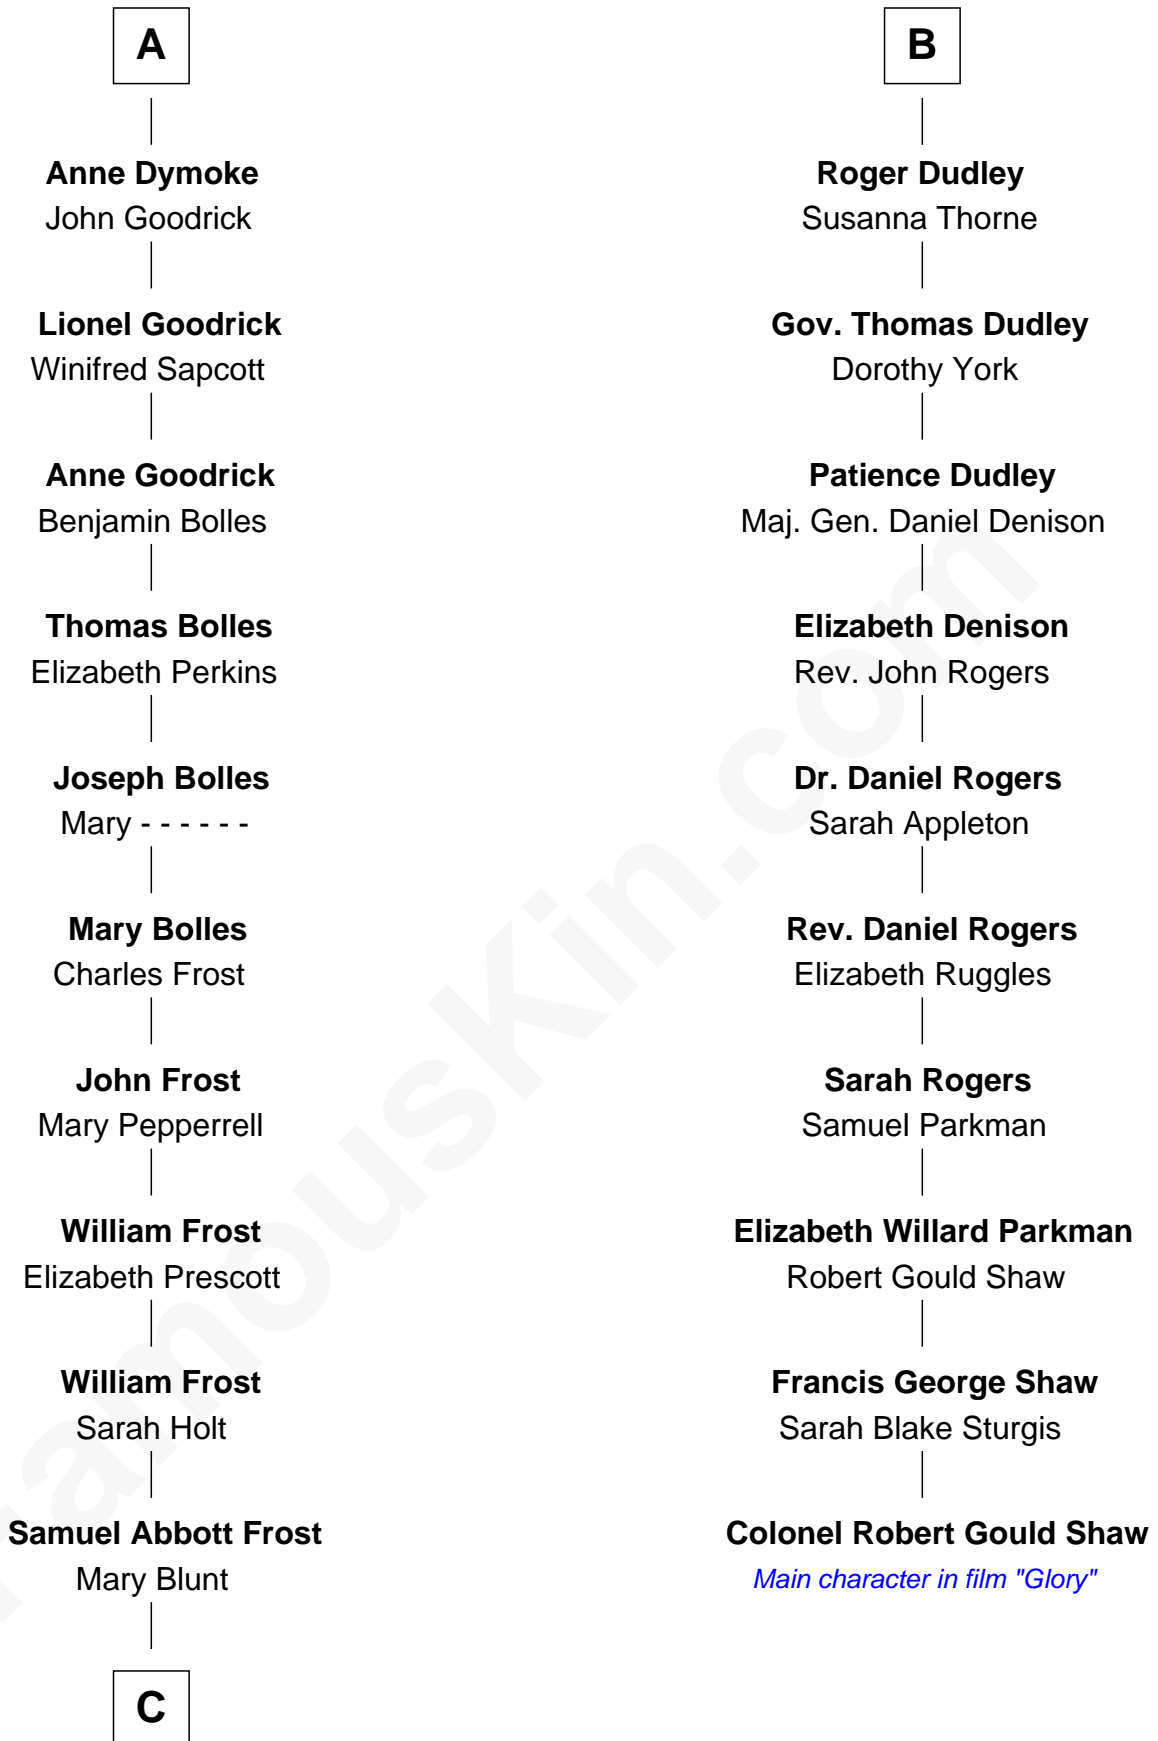

# FamousKin.com Relationship Chart of

**Robert Frost**

*Poet and Playwright*

16th cousin 3 times removed of

**Colonel Robert Gould Shaw**

*U.S. Civil War leader of film "Glory" fame*

**Sir Maurice de Berkeley**

Eve la Zouche

**C**

William Prescott Frost

Judith Colcord

William Prescott Frost

Isabella Moodie

Robert Frost

*Poet and Playwright*