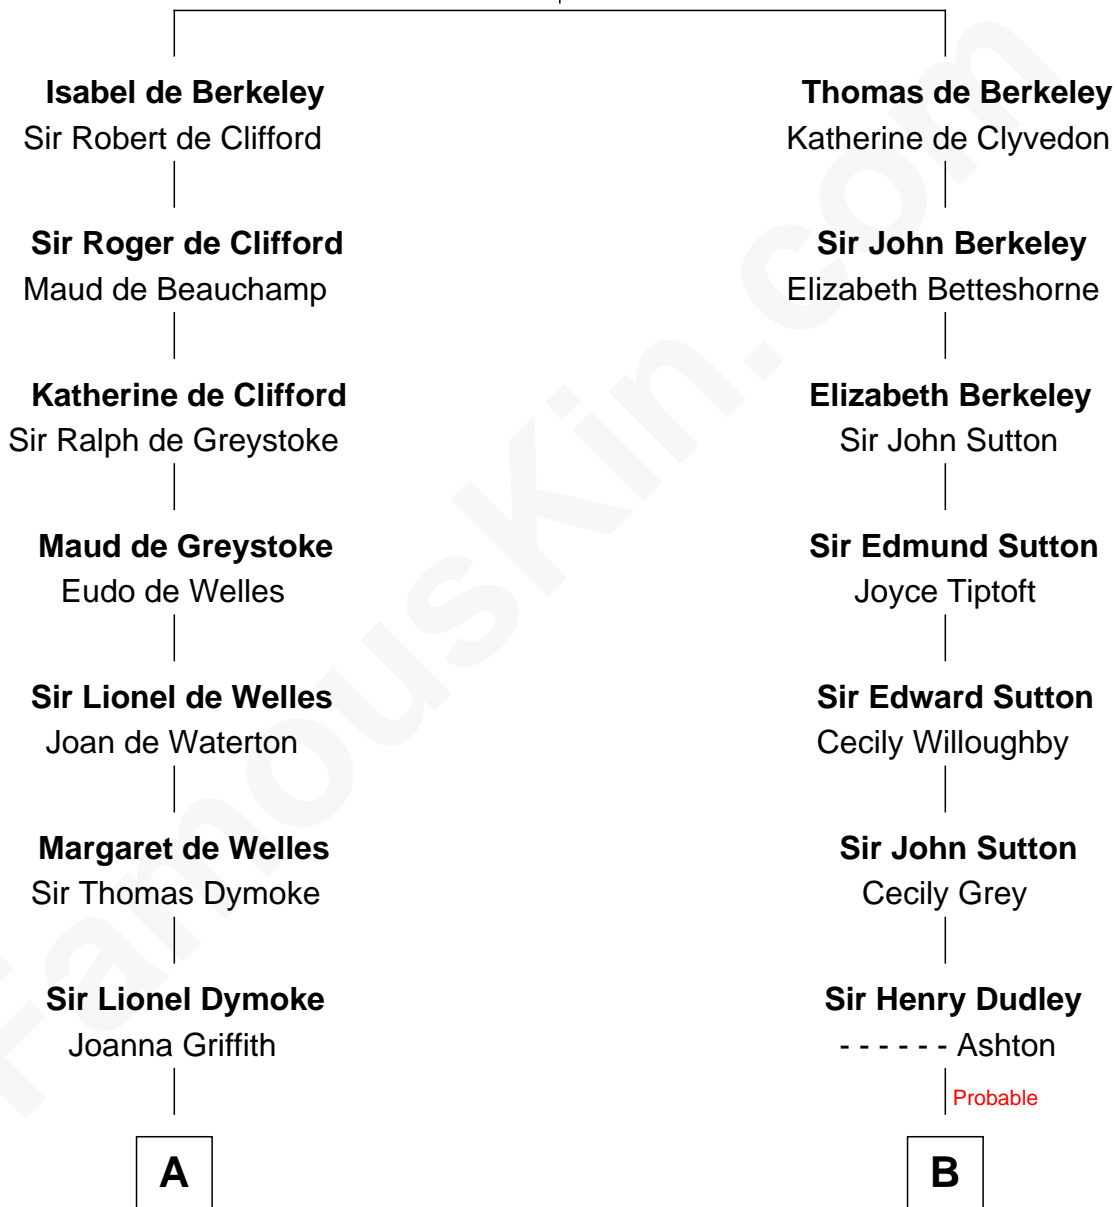

# FamousKin.com Relationship Chart of

**Robert Frost**

*Poet and Playwright*

16th cousin 3 times removed of

**Colonel Robert Gould Shaw**

*U.S. Civil War leader of film "Glory" fame*

**Sir Maurice de Berkeley**

Eve la Zouche

**C**

William Prescott Frost

Judith Colcord

William Prescott Frost

Isabella Moodie

Robert Frost

*Poet and Playwright*