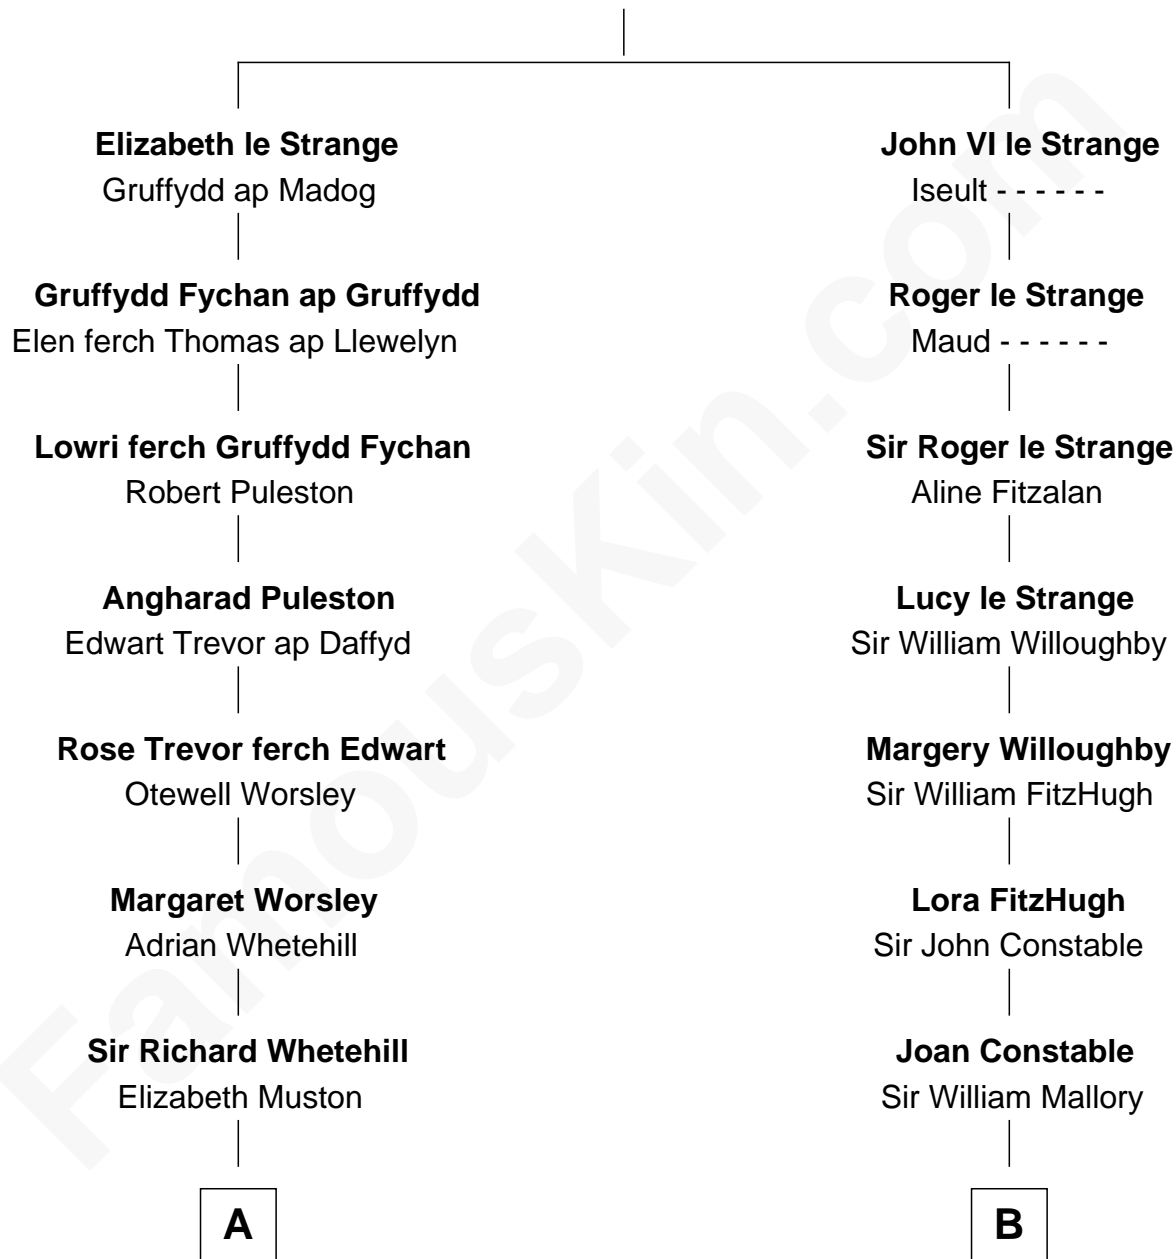

FamousKin.com Relationship Chart of

Robert Frost

Poet and Playwright

18th cousin 2 times removed of

Steve McQueen

Movie Actor

John V le Strange

Maud de Walton

C

William Prescott Frost

Isabella Moodie

Robert Frost

Poet and Playwright

D

Martha A. Bridgland

Daniel T. Culbertson