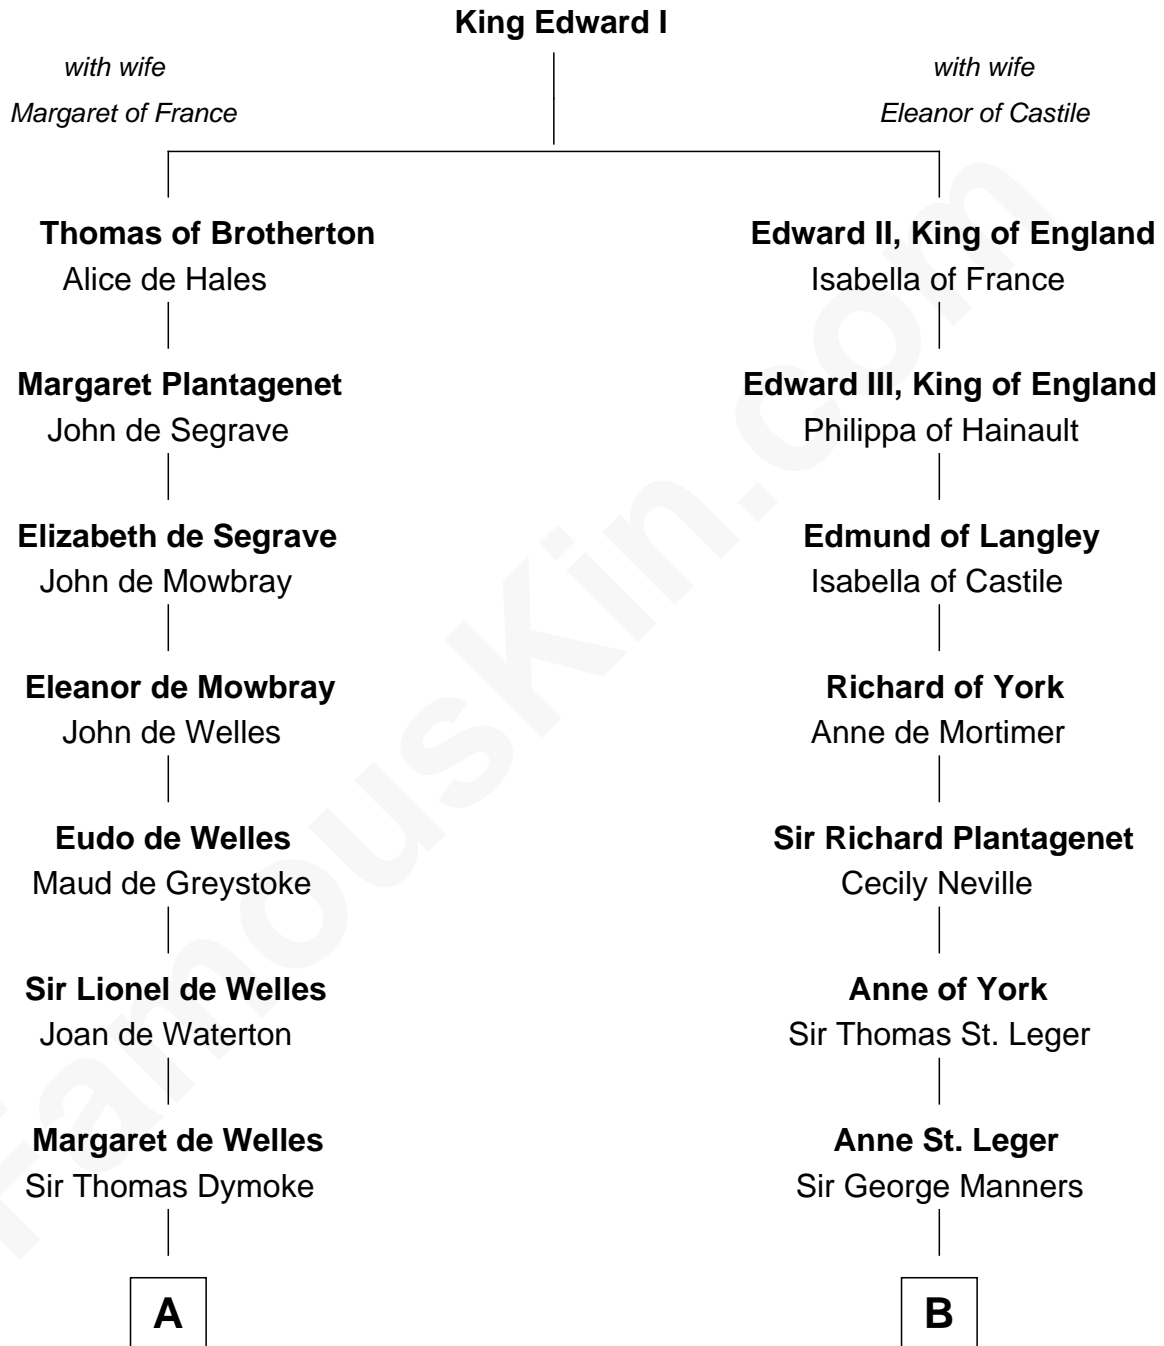

FamousKin.com Relationship Chart of

Robert Frost

Poet and Playwright

19th cousin 1 time removed of

Steve McQueen

Movie Actor

C

Samuel Abbott Frost