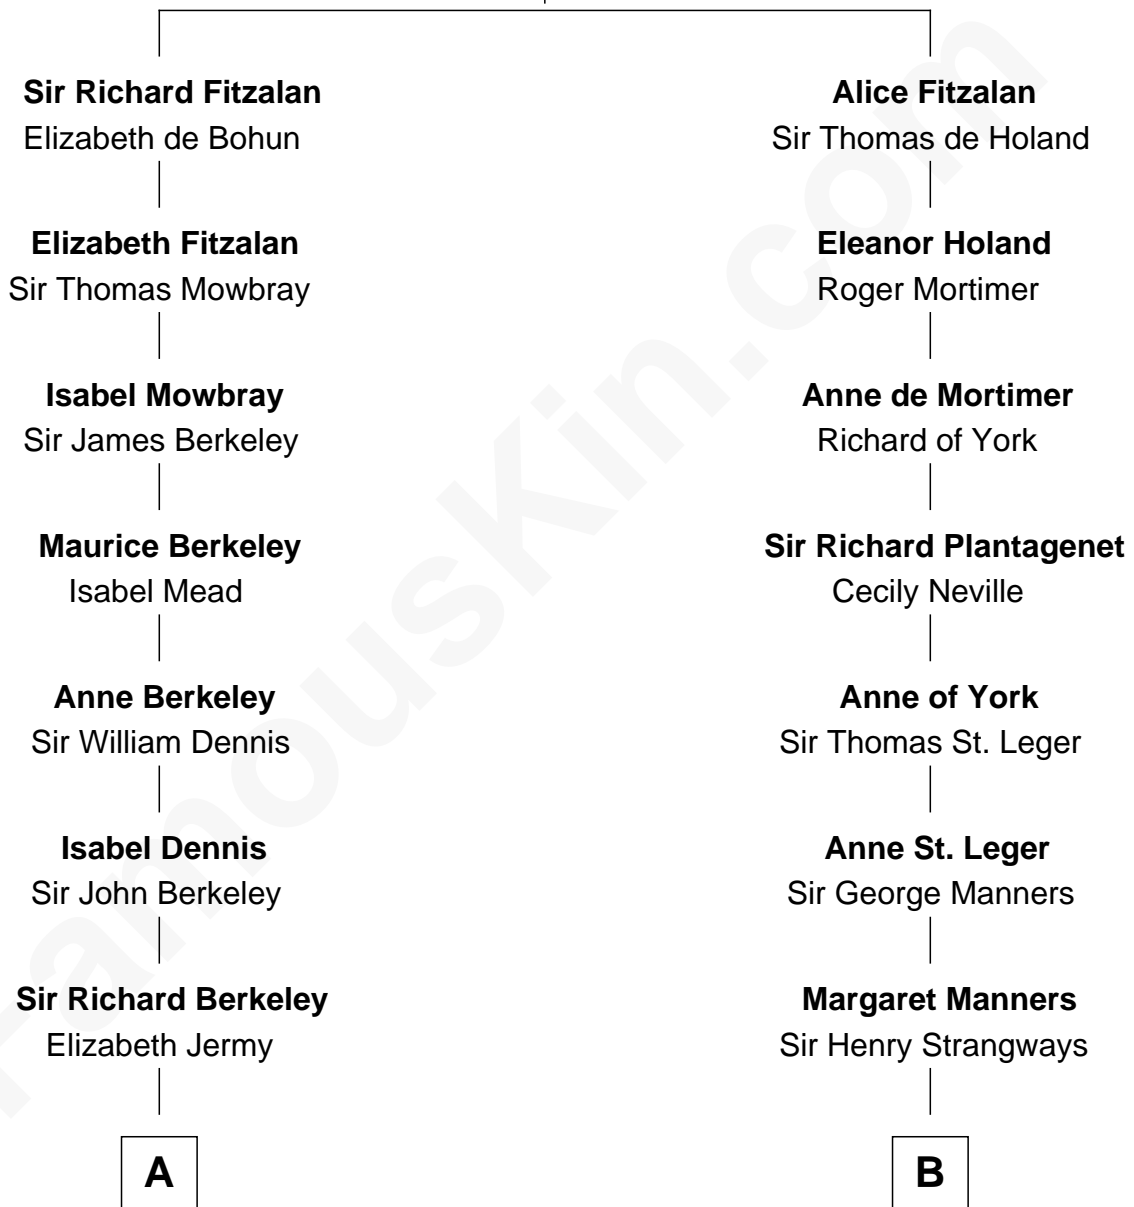

FamousKin.com Relationship Chart of

Robert Frost

Poet and Playwright

18th cousin of

Steve McQueen

Movie Actor

Richard Fitzalan
Eleanor Plantagenet

C

William Prescott Frost

Isabella Moodie

Robert Frost

Poet and Playwright

D

William Terence McQueen

Julian Crawford

Steve McQueen