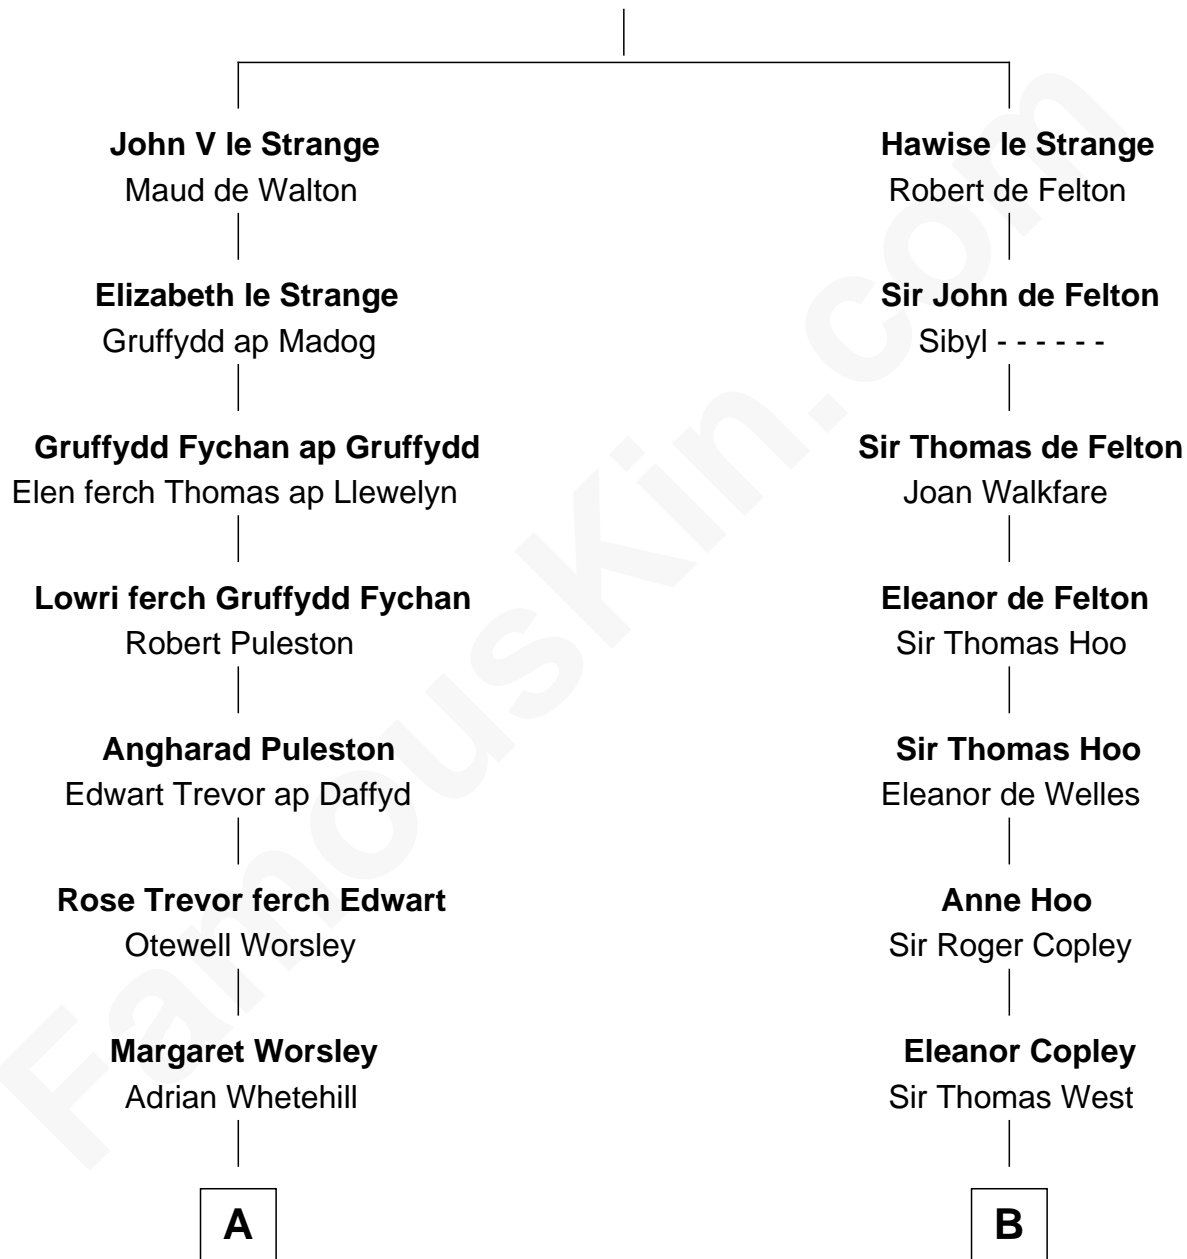

FamousKin.com Relationship Chart of

Robert Frost

Poet and Playwright

19th cousin 2 times removed of

George H. W. Bush

41st U.S. President

John IV le Strange

Joan de Somery

C

William Prescott Frost

Judith Colcord

William Prescott Frost

Isabella Moodie

Robert Frost

Poet and Playwright

D

Susan Montfort Shellman

Samuel Howard Fay

Harriet Eleanor Fay

Rev. James Smith Bush

Samuel Prescott Bush

Flora Sheldon

Prescott Sheldon Bush

Dorothy Wear Walker