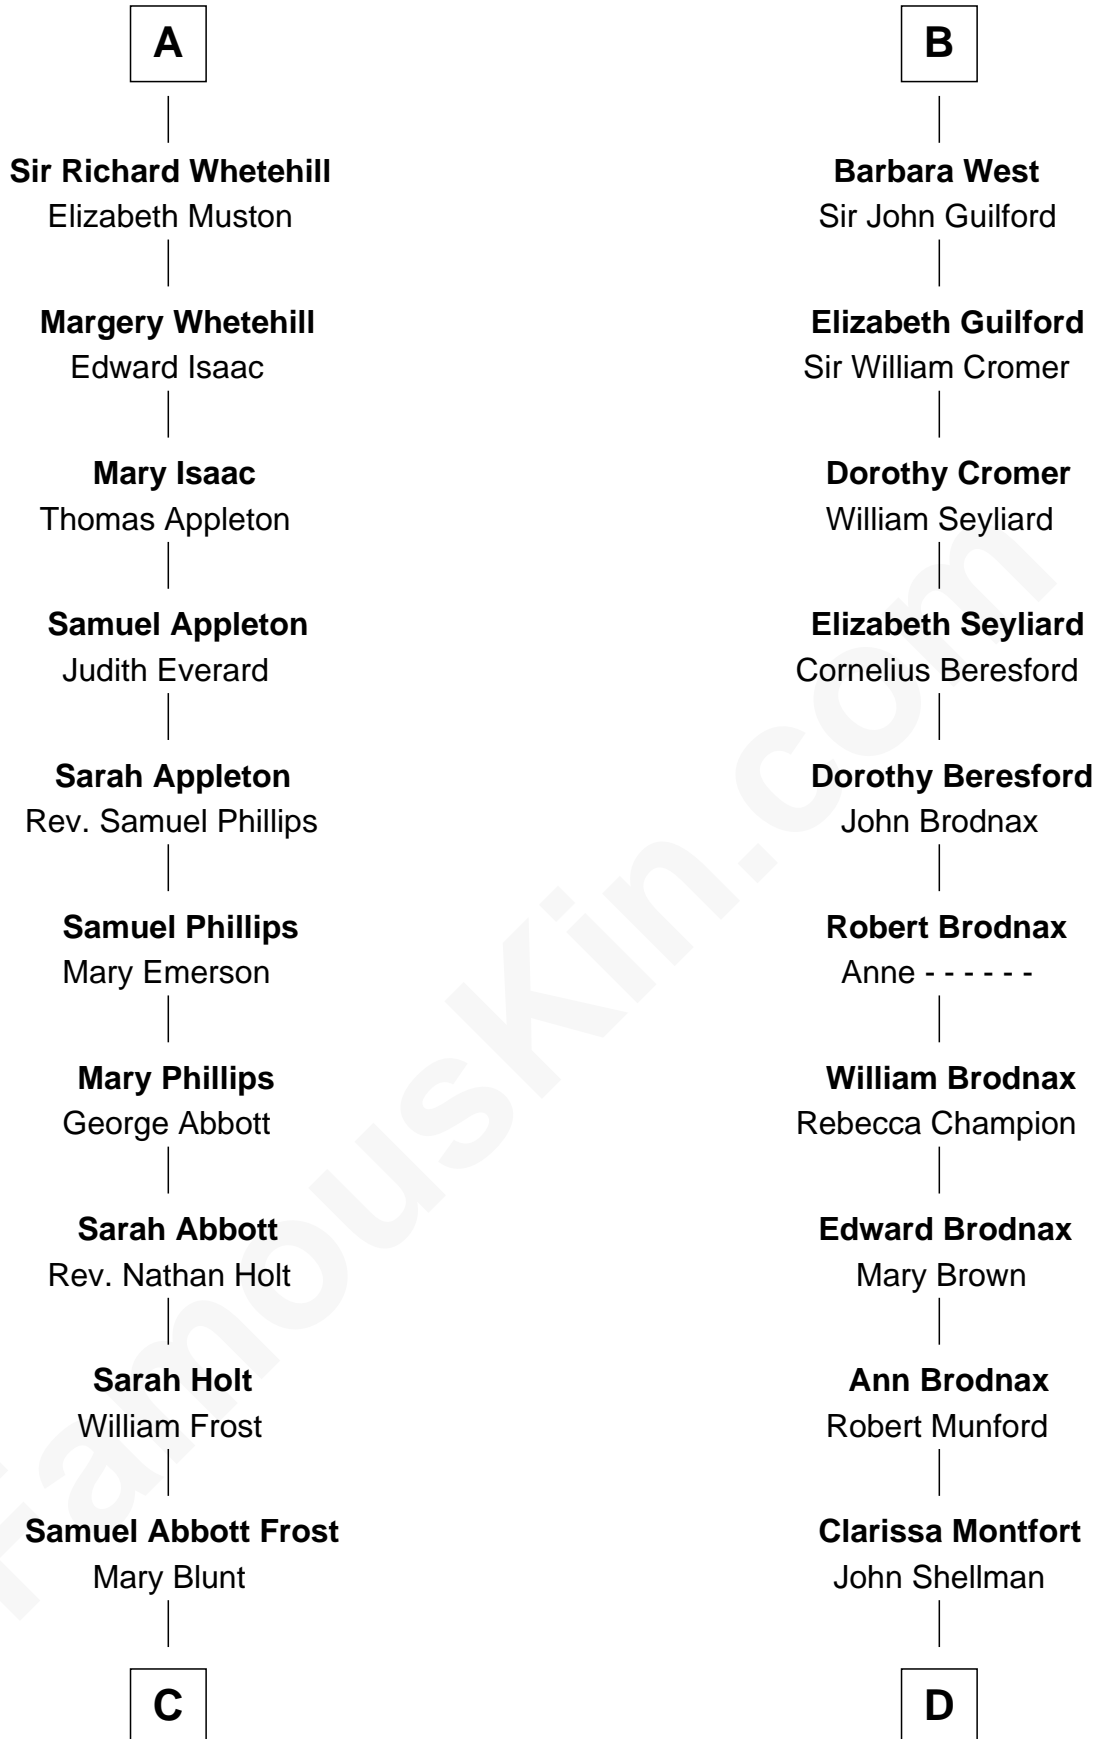

FamousKin.com Relationship Chart of

Robert Frost

Poet and Playwright

19th cousin 2 times removed of

George H. W. Bush

41st U.S. President

John IV le Strange

Joan de Somery