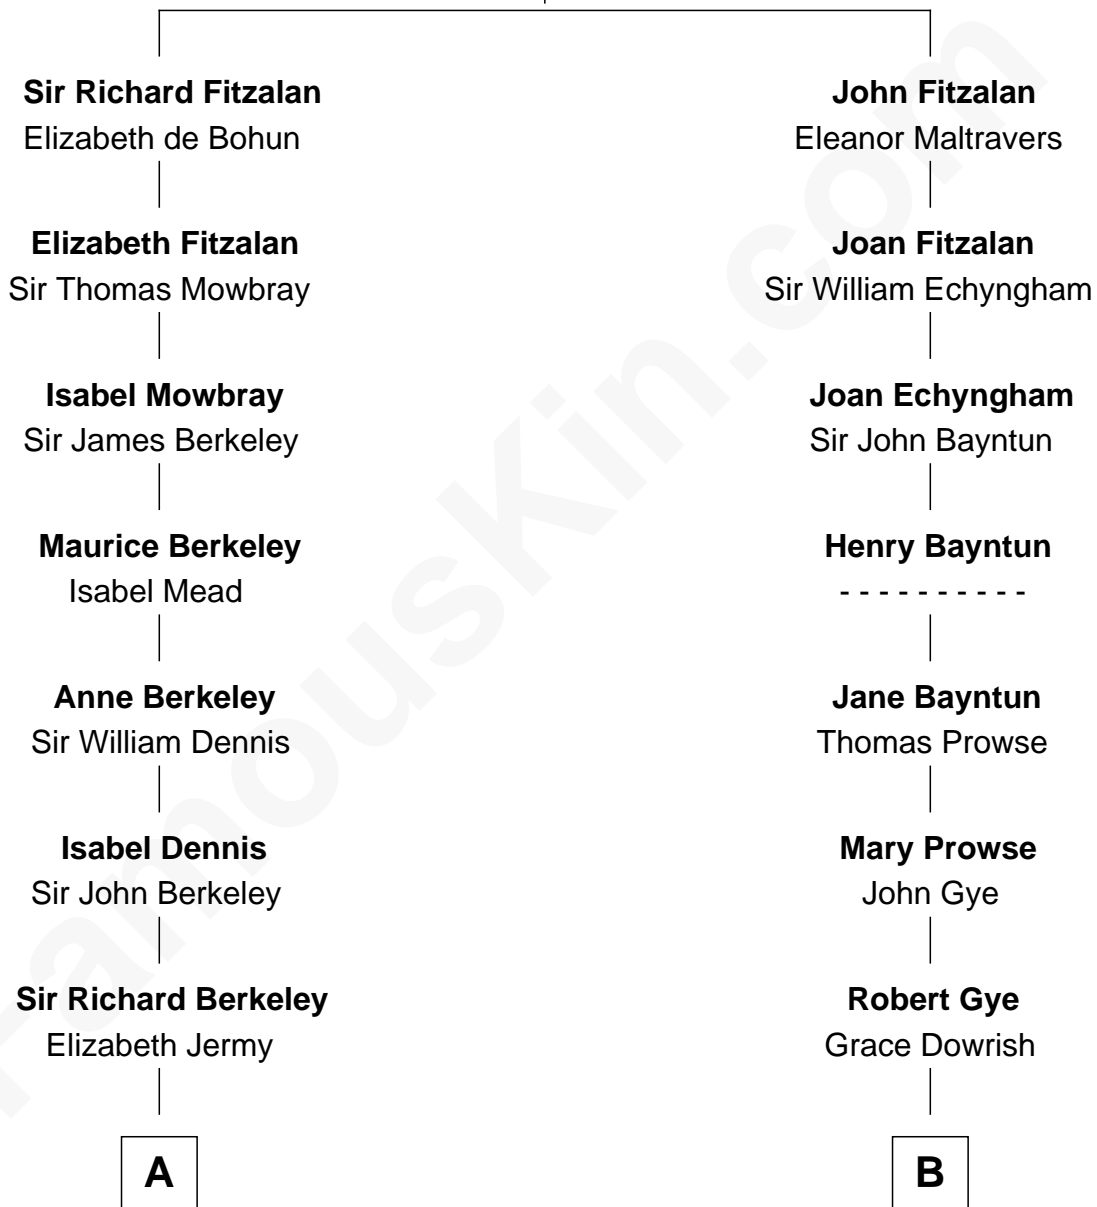

FamousKin.com Relationship Chart of

Robert Frost

Poet and Playwright

18th cousin of

Barbara (Pierce) Bush

First Lady of President George H.W. Bush

Richard Fitzalan
Eleanor Plantagenet

C

William Prescott Frost

Isabella Moodie

Robert Frost

Poet and Playwright

D

Marvin Pierce

Pauline Robinson

Barbara (Pierce) Bush