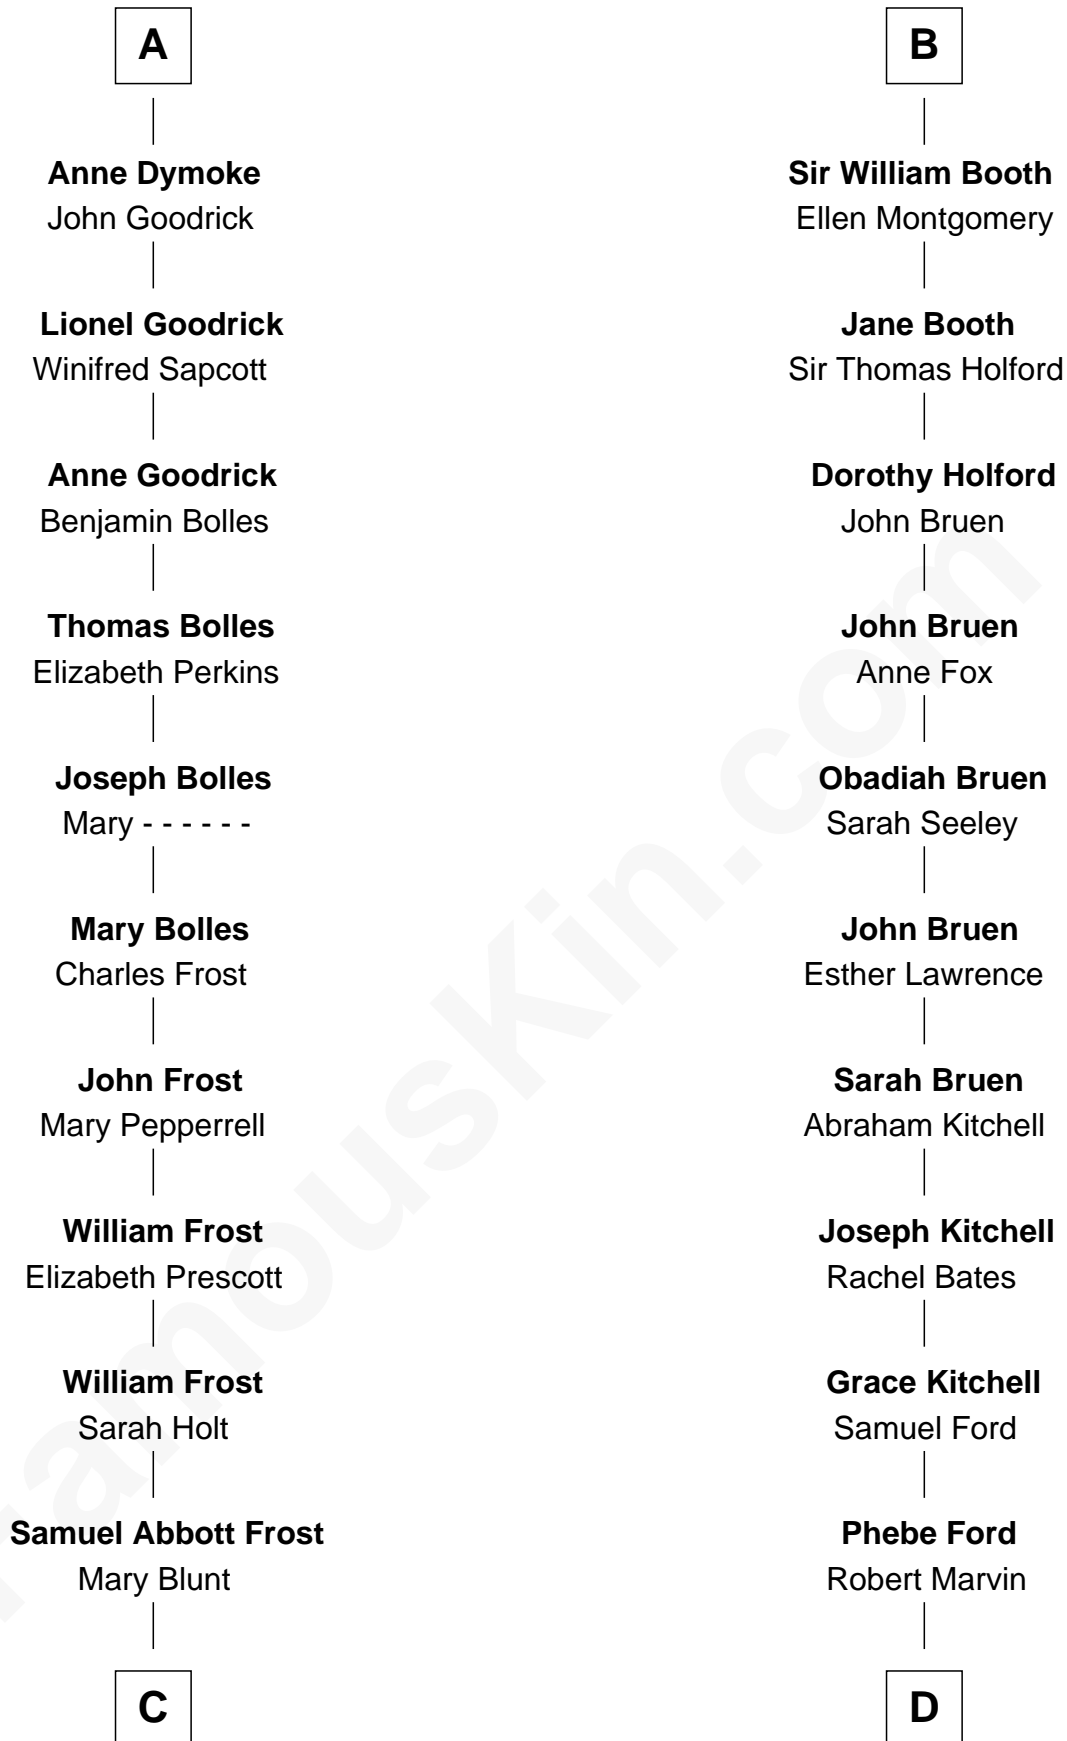

FamousKin.com

Relationship Chart of

Robert Frost

Poet and Playwright

19th cousin 2 times removed of

Barbara (Pierce) Bush

First Lady of President George H.W. Bush

Guy de Beauchamp

Sir Baldwin Montfort

Joan Vernon

Robert Montfort

Mary Stapleton

Katherine Montfort

Sir George Booth

B

C

Julia Ann Place

Jerome Place Marvin

Martha Ann Stokes

Mabel Marvin

Scott Pierce

Marvin Pierce

Pauline Robinson

Barbara (Pierce) Bush