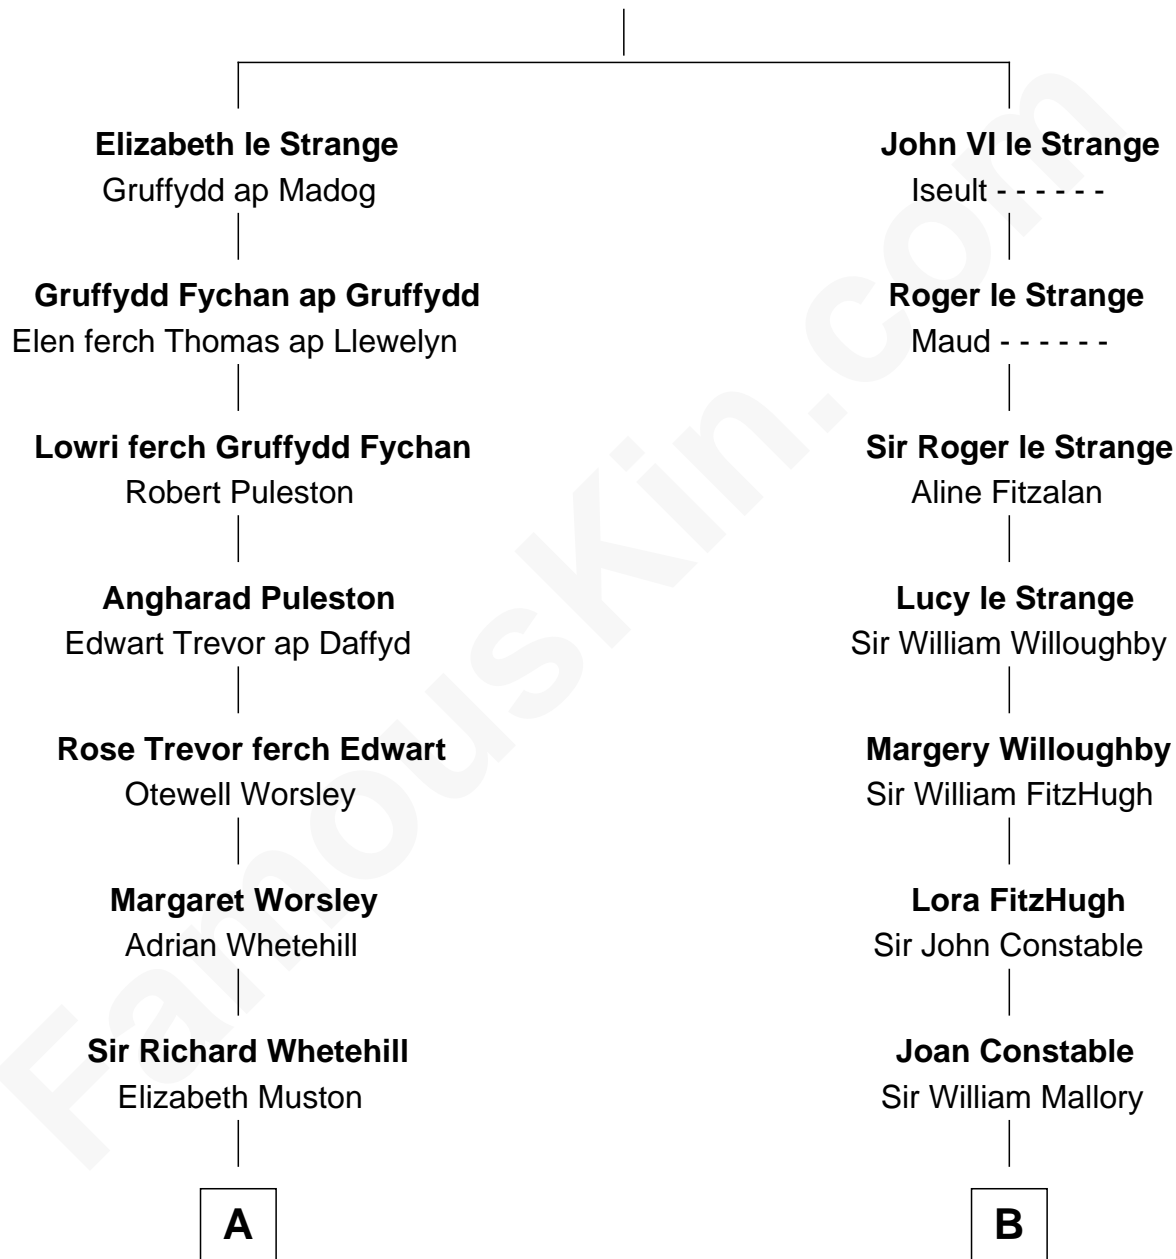

# FamousKin.com Relationship Chart of

**Robert Frost**

*Poet and Playwright*

18th cousin 3 times removed of

**Liza Minnelli**

*Singer and Actress*

**John V le Strange**

Maud de Walton

**C**

**William Prescott Frost**

Isabella Moodie

**Robert Frost**

*Poet and Playwright*

**D**

**John Aldridge Baugh**

Mary Ann Marable

**Elizabeth Baugh**

William Tecumseh Gumm

**Francis Avent Gumm**

Ethel Marian Milne

**Frances Ethel Gumm**

Vincent Minnelli

**Liza Minnelli**

*Singer and Actress*