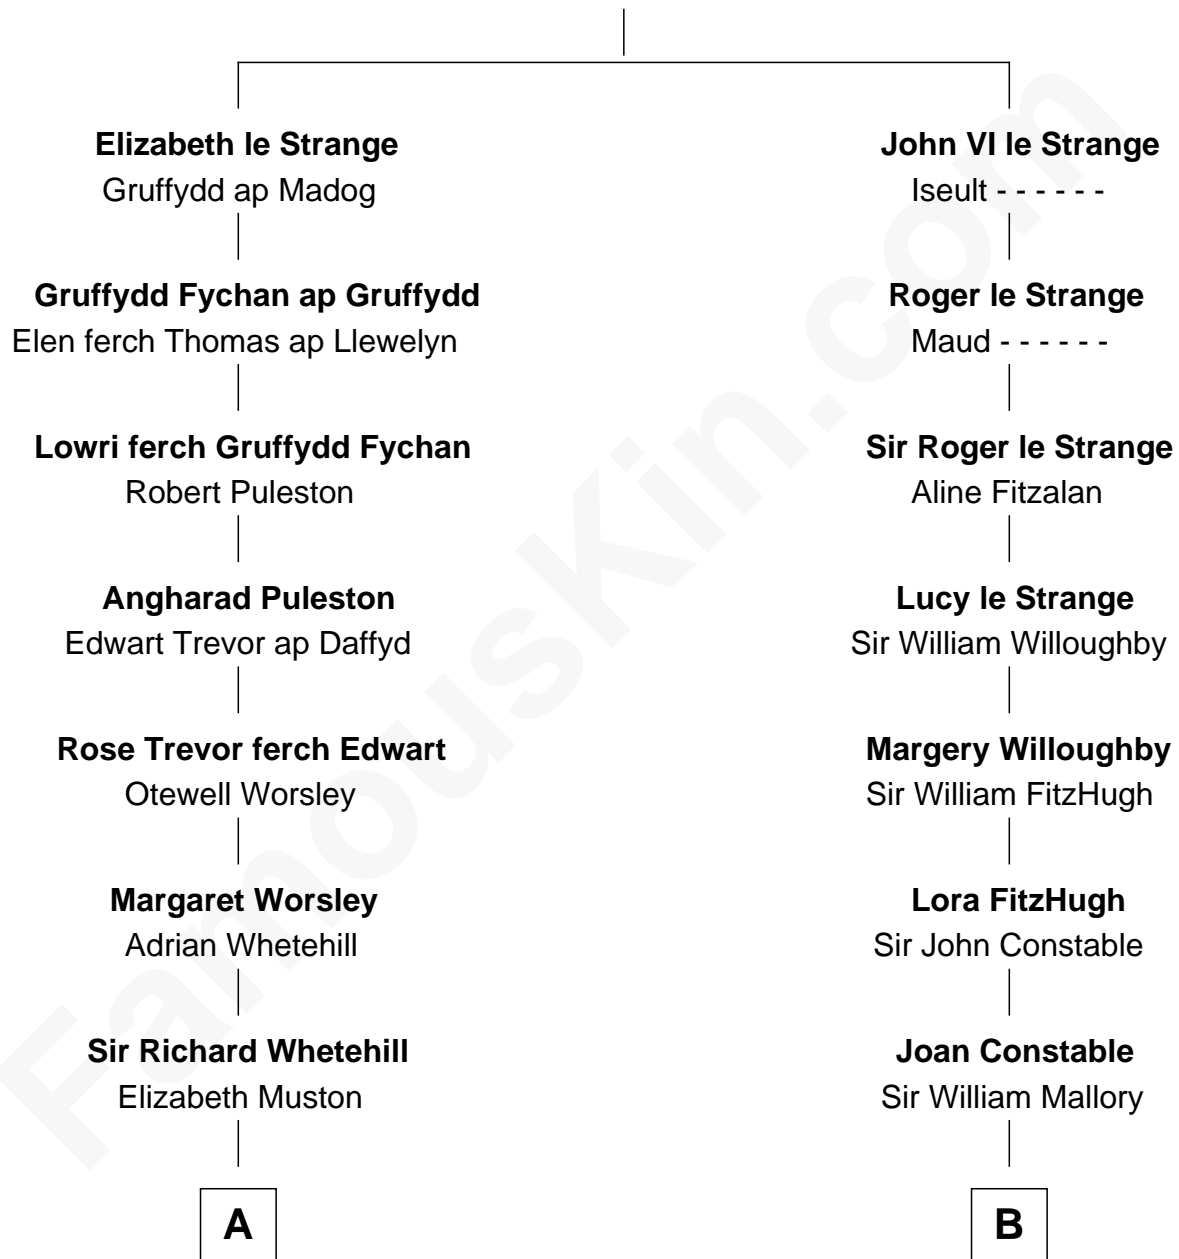

FamousKin.com Relationship Chart of

Robert Frost

Poet and Playwright

18th cousin 2 times removed of

Judy Garland

Singer and Movie Actress

John V le Strange

Maud de Walton

C

William Prescott Frost

Isabella Moodie

Robert Frost

Poet and Playwright

D

John Aldridge Baugh

Mary Ann Marable