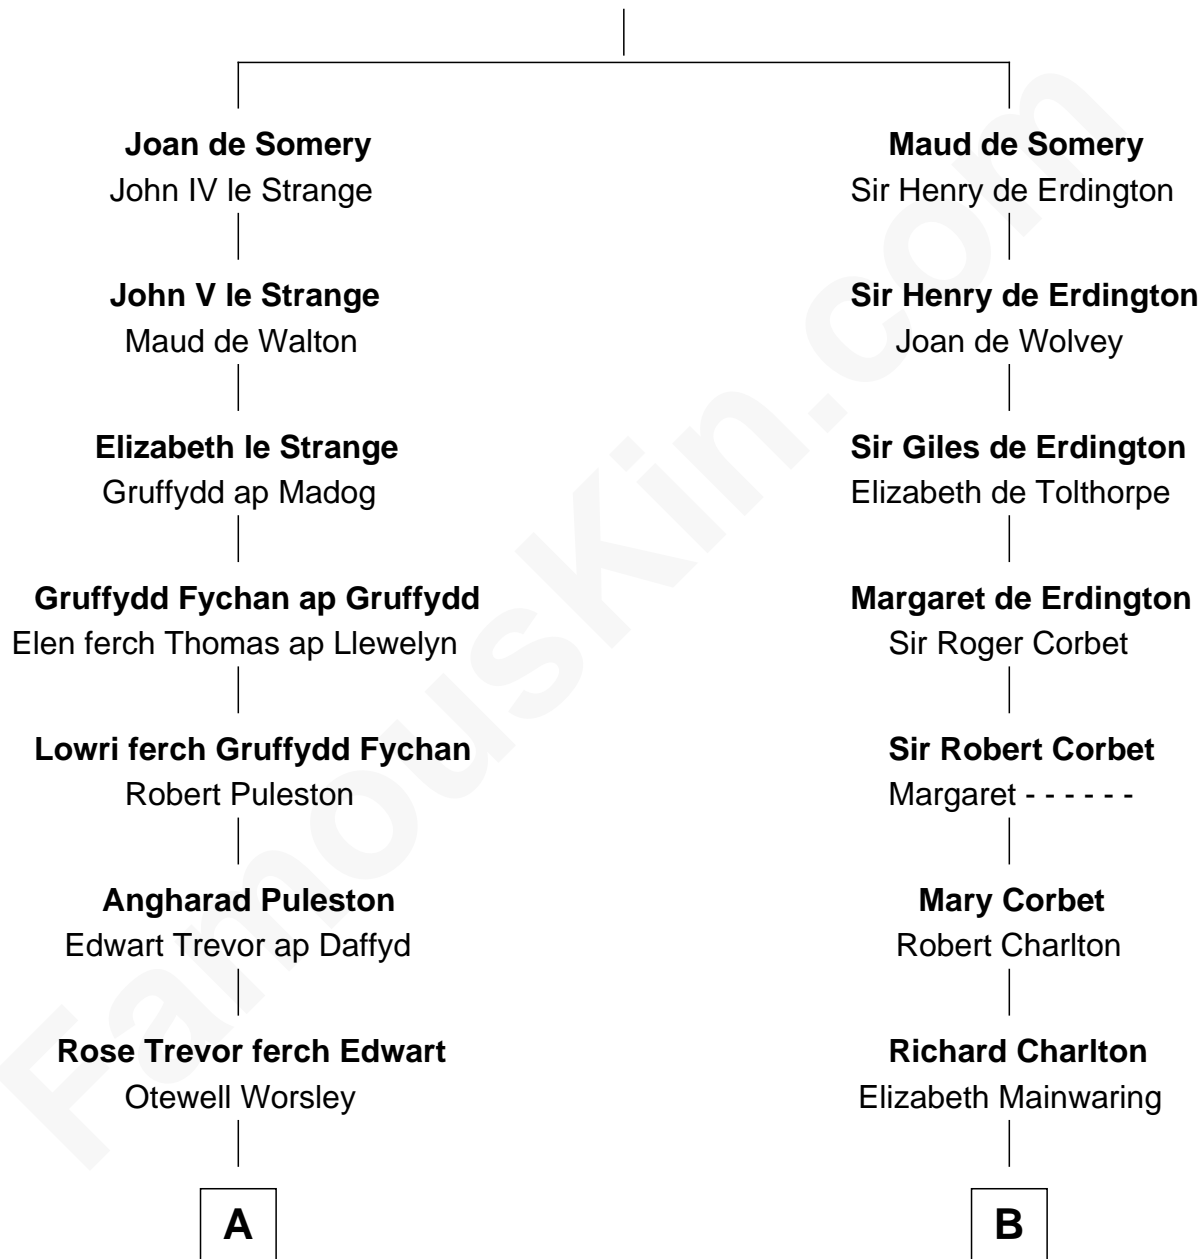

# FamousKin.com Relationship Chart of

**Robert Frost**

*Poet and Playwright*

20th cousin 1 time removed of

**Bette Davis**

*Movie Actress*

**Sir Roger de Somery**

Nichole d'Aubenev

**C**

**Samuel Abbott Frost**

Mary Blunt

**William Prescott Frost**

Judith Colcord

**William Prescott Frost**

Isabella Moodie

**Robert Frost**

*Poet and Playwright*

**D**

**Benjamin W. Bailey**

Latta Hopkins

**Harriet Jane Bailey**

Charles Otis Thompson

**Harriet Eugenia Thompson**

William Aaron Favor

**Ruth Augusta Favor**

Harlow Morrell Davis

**Bette Davis**

*Movie Actress*