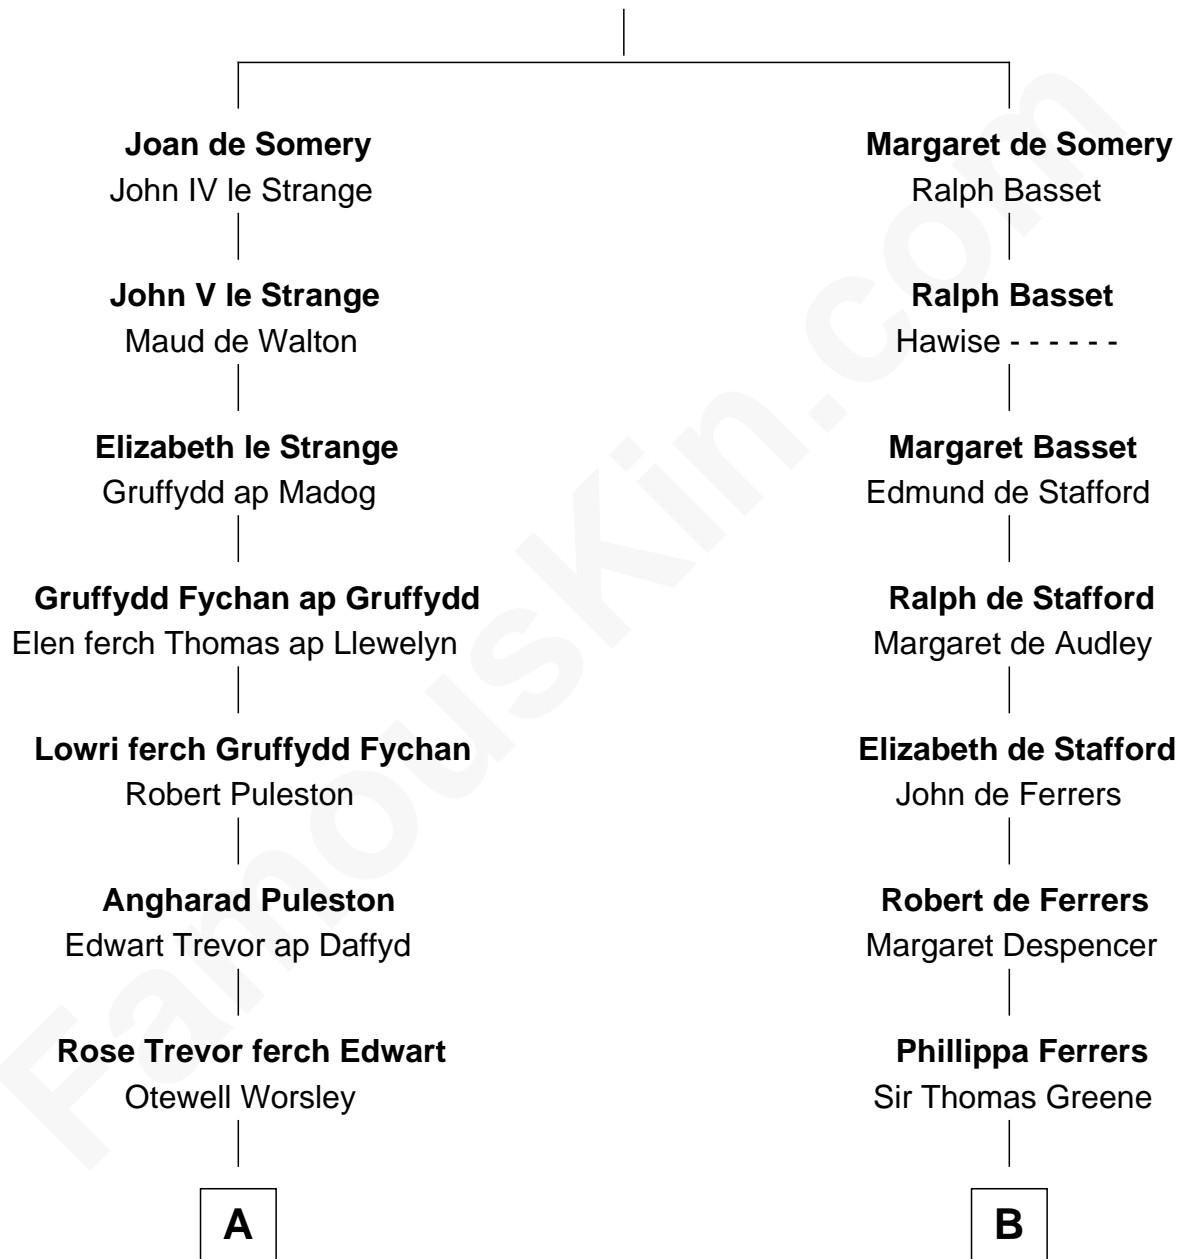

FamousKin.com Relationship Chart of

Robert Frost

Poet and Playwright

20th cousin of

Lucretia (Rudolph) Garfield

First Lady of President James Garfield

Sir Roger de Somery

Nichole d'Aubenev

C

Samuel Abbott Frost

Mary Blunt

William Prescott Frost

Judith Colcord

William Prescott Frost

Isabella Moodie

Robert Frost

Poet and Playwright

D

Peleg Sanford Mason

Mary Stanton

Elijah Mason

Lucretia Greene

Arabella Greene Mason

Zebulon Rudolph