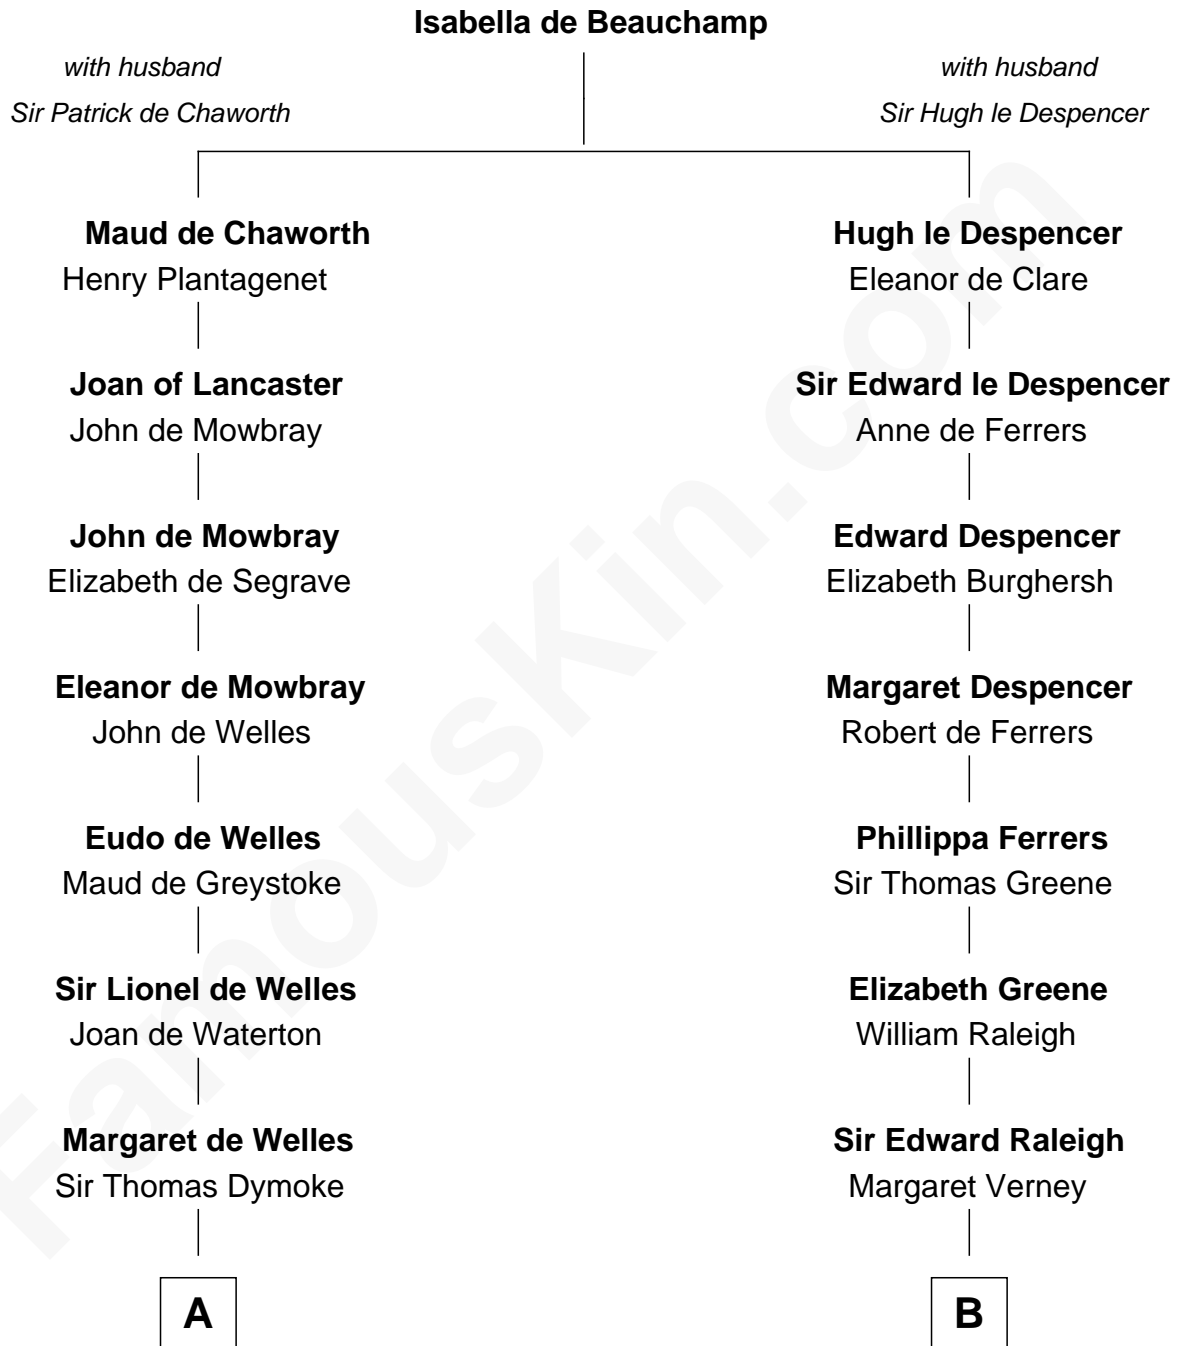

# FamousKin.com Relationship Chart of

**Robert Frost**

*Poet and Playwright*

18th cousin 2 times removed of

**Lucretia (Rudolph) Garfield**

*First Lady of President James Garfield*

**C**

**Samuel Abbott Frost**

Mary Blunt

**William Prescott Frost**

Judith Colcord

**William Prescott Frost**

Isabella Moodie

**Robert Frost**

*Poet and Playwright*

**D**

**Arabella Greene Mason**

Zebulon Rudolph

**Lucretia (Rudolph) Garfield**

*First Lady of James Garfield*

FamousKin.com