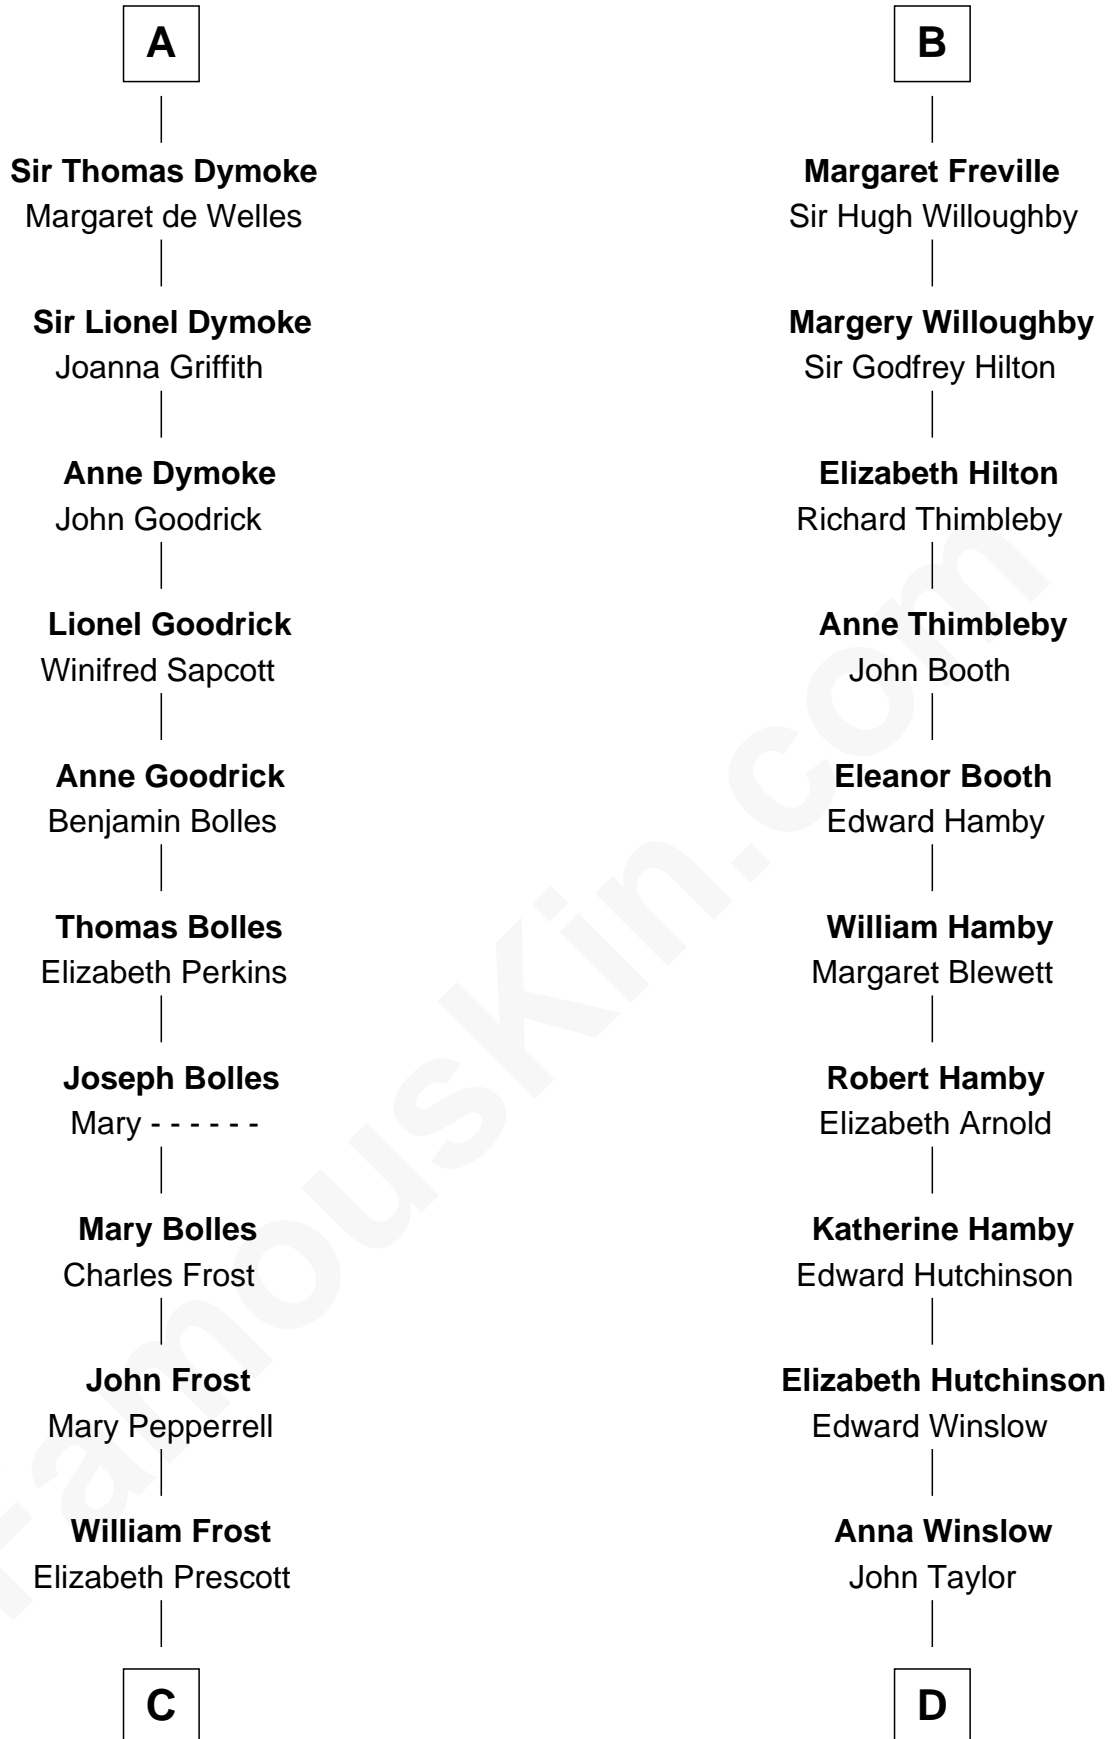

# FamousKin.com Relationship Chart of

**Robert Frost**

*Poet and Playwright*

21st cousin of

**Lucretia (Rudolph) Garfield**

*First Lady of President James Garfield*

**C**

**William Frost**

Sarah Holt

**Samuel Abbott Frost**

Mary Blunt

**William Prescott Frost**

Judith Colcord

**William Prescott Frost**

Isabella Moodie

**Robert Frost**

*Poet and Playwright*

**D**

**Elizabeth Taylor**

Nathaniel Greene

**John Greene**

Azubah Ward

**Lucretia Greene**

Elijah Mason