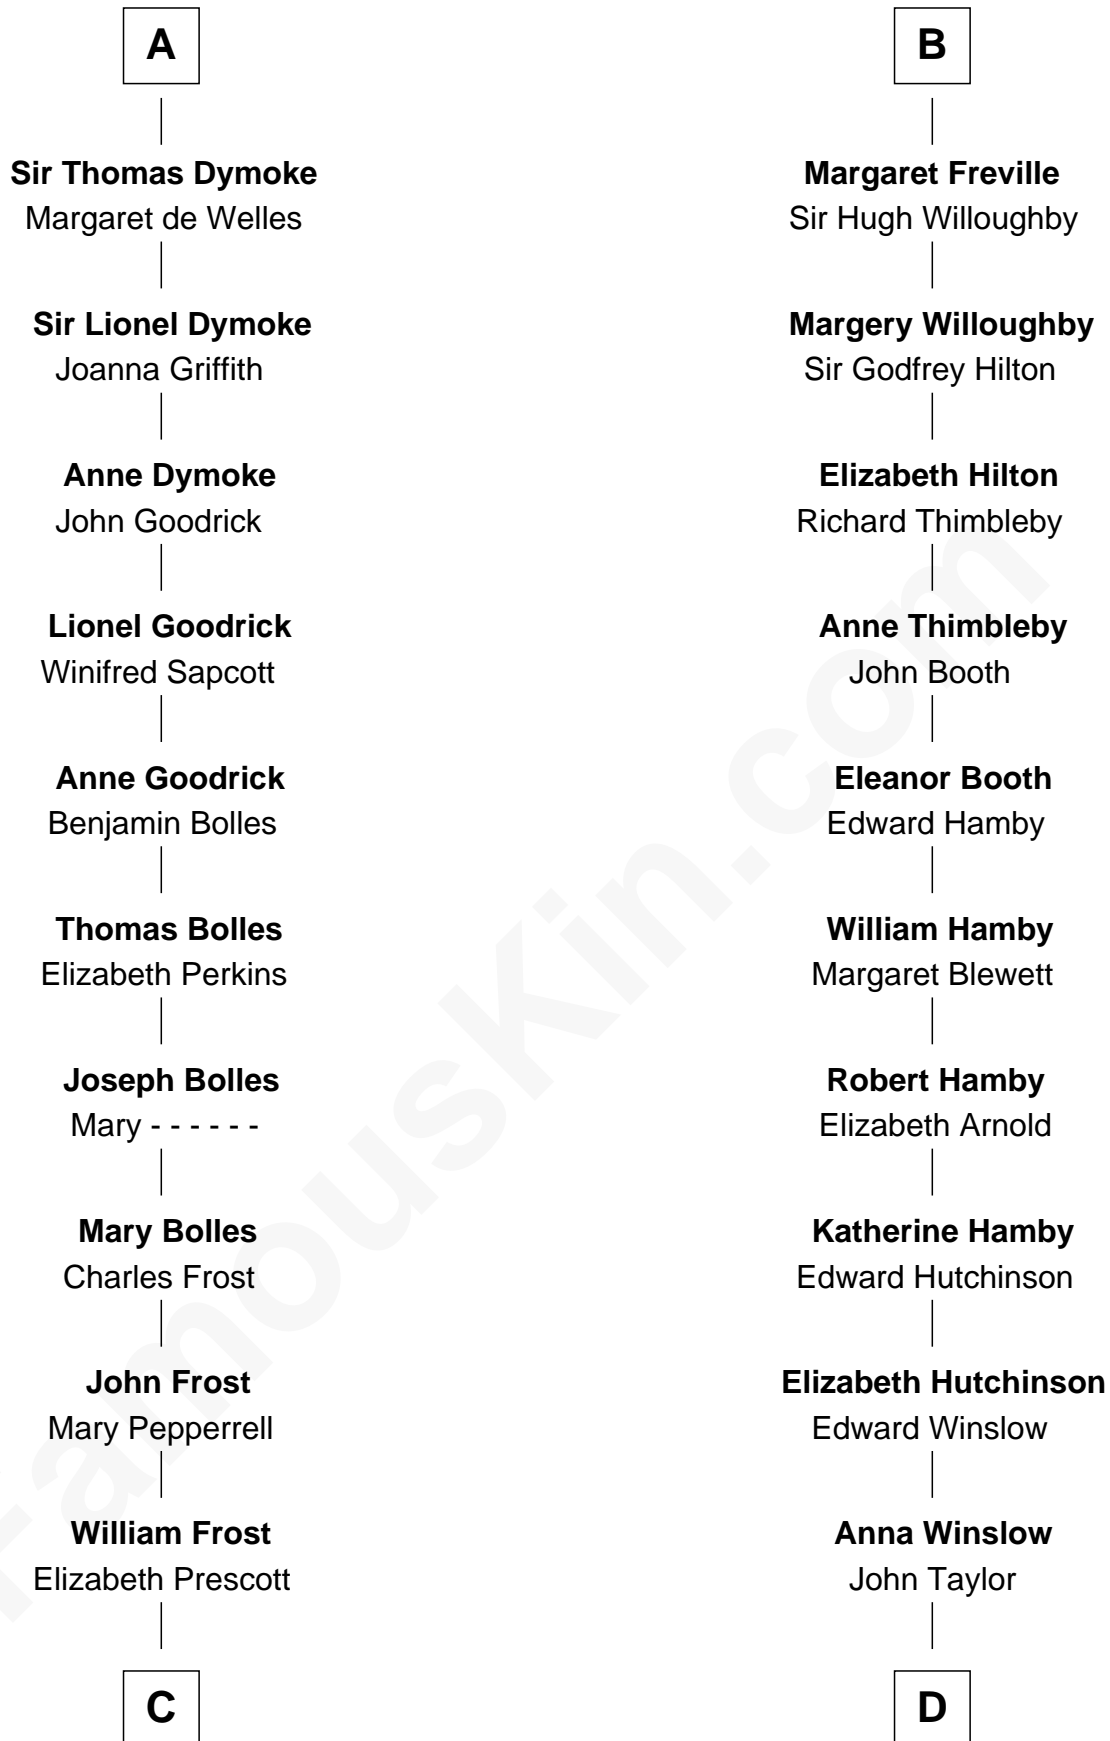

FamousKin.com Relationship Chart of

Robert Frost

Poet and Playwright

21st cousin of

Lucretia (Rudolph) Garfield

First Lady of President James Garfield

Reginald FitzPiers

C

William Frost

Sarah Holt

Samuel Abbott Frost

Mary Blunt

William Prescott Frost

Judith Colcord

William Prescott Frost

Isabella Moodie