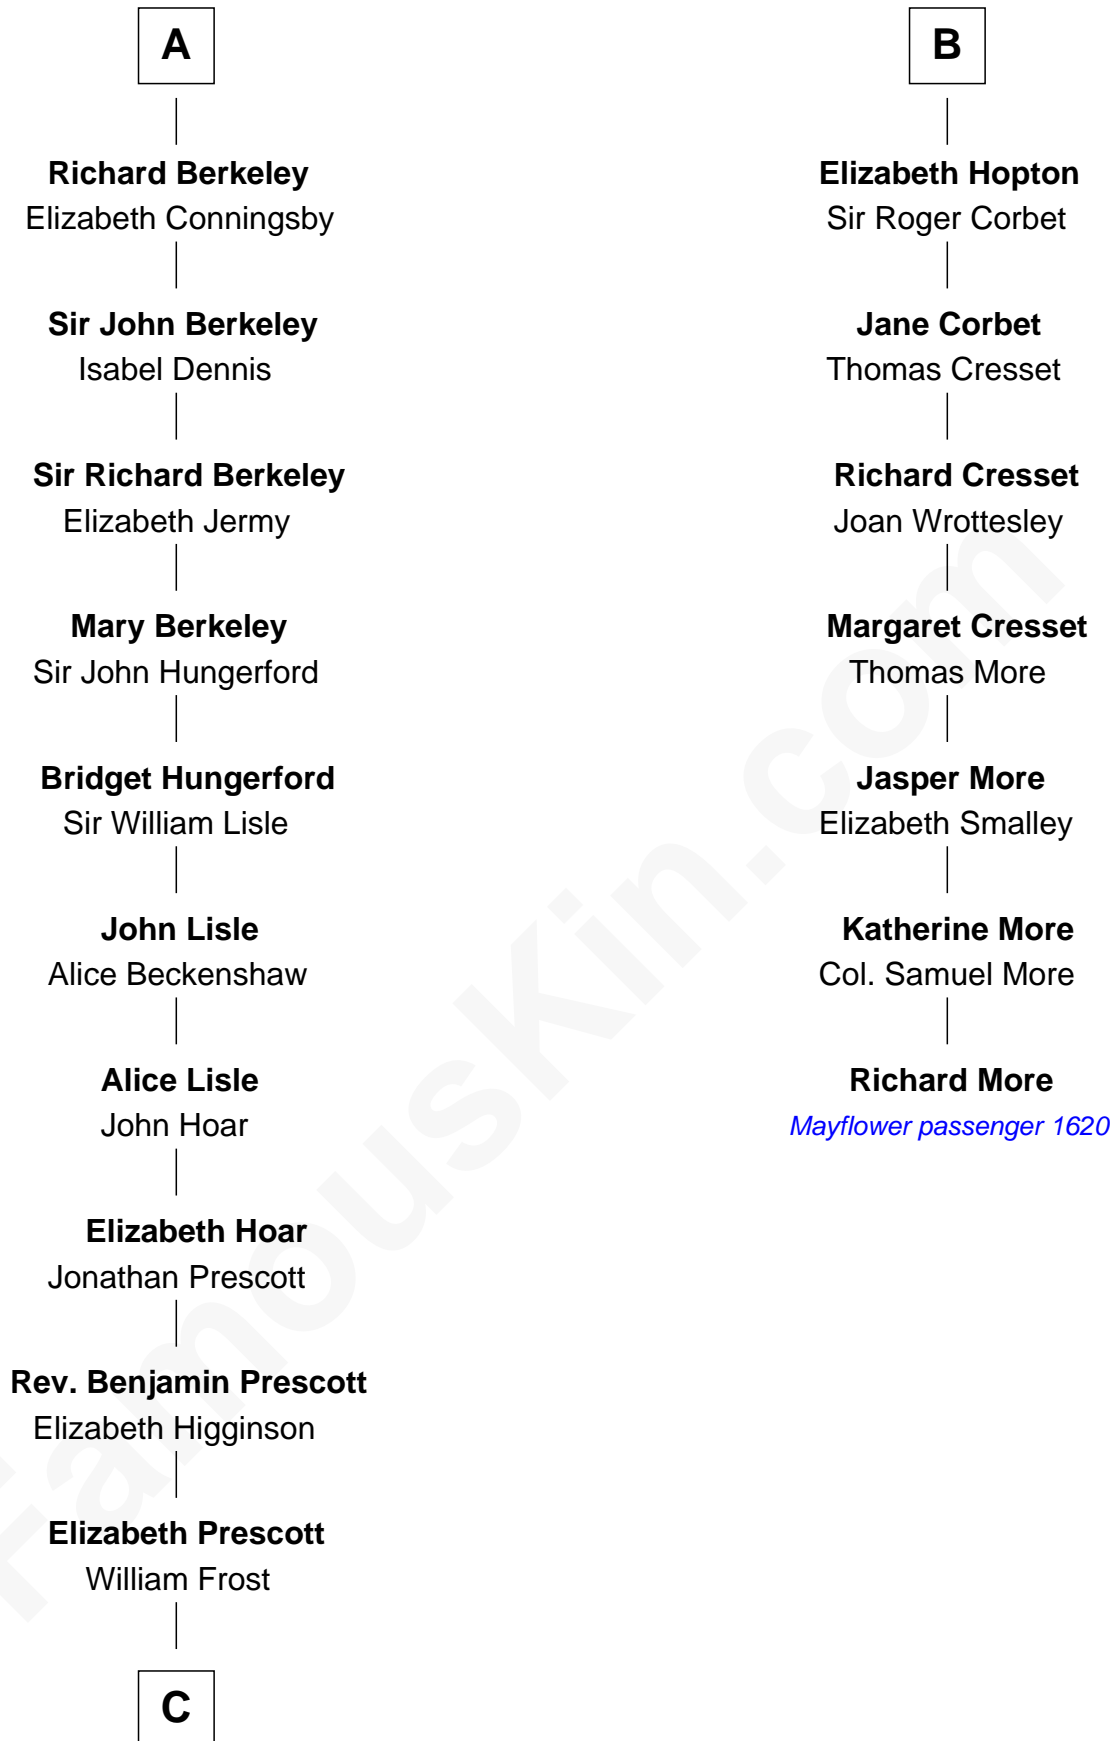

# FamousKin.com Relationship Chart of

**Robert Frost**

*Poet and Playwright*

13th cousin 8 times removed of

**Richard More**

*(c1614 - c1696) Mayflower passenger 1620*

**MAYFLOWER**

**C**

William Frost

Sarah Holt

Samuel Abbott Frost

Mary Blunt

William Prescott Frost

Judith Colcord

William Prescott Frost

Isabella Moodie