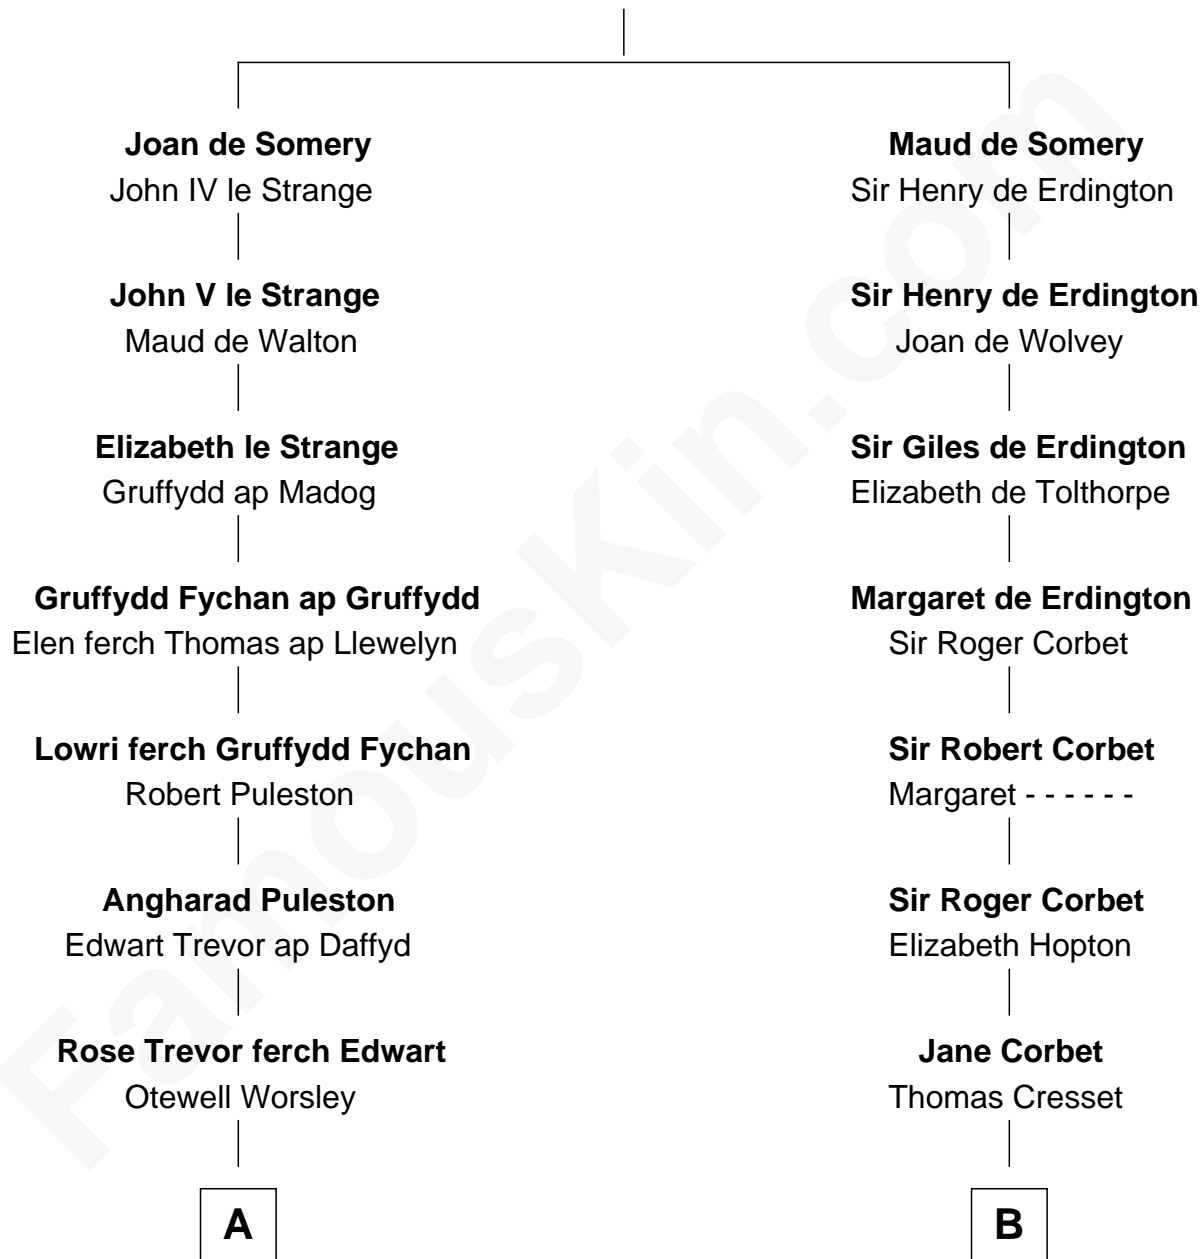

FamousKin.com Relationship Chart of

Robert Frost

Poet and Playwright

11th cousin 9 times removed of

Richard More

(c1614 - c1696) Mayflower passenger 1620

MAYFLOWER

Sir Roger de Somery

Nichole d'Aubenev

C

—
Samuel Abbott Frost

Mary Blunt

—
William Prescott Frost

Judith Colcord

—
William Prescott Frost

Isabella Moodie