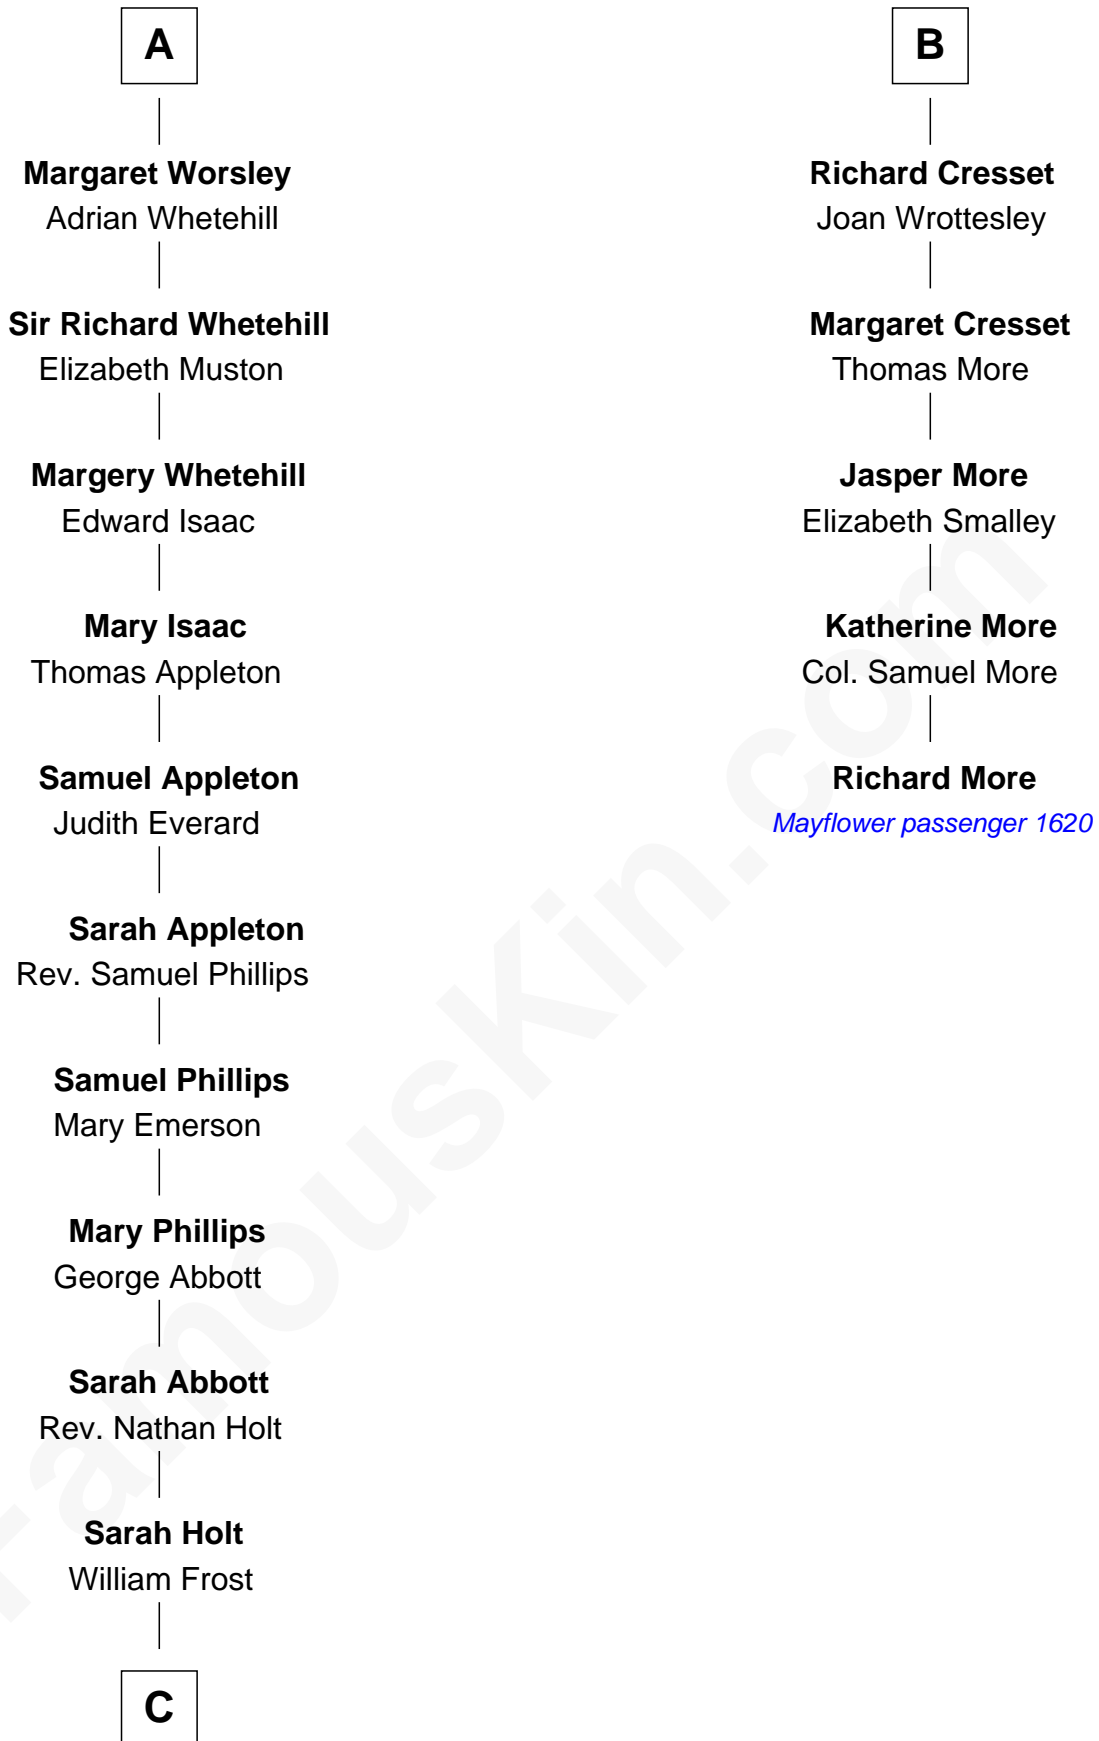

FamousKin.com Relationship Chart of

Robert Frost

Poet and Playwright

11th cousin 9 times removed of

Richard More

(c1614 - c1696) Mayflower passenger 1620

MAYFLOWER

Sir Roger de Somery

Nichole d'Aubenev

C

—
Samuel Abbott Frost

Mary Blunt

—
William Prescott Frost

Judith Colcord

—
William Prescott Frost

Isabella Moodie