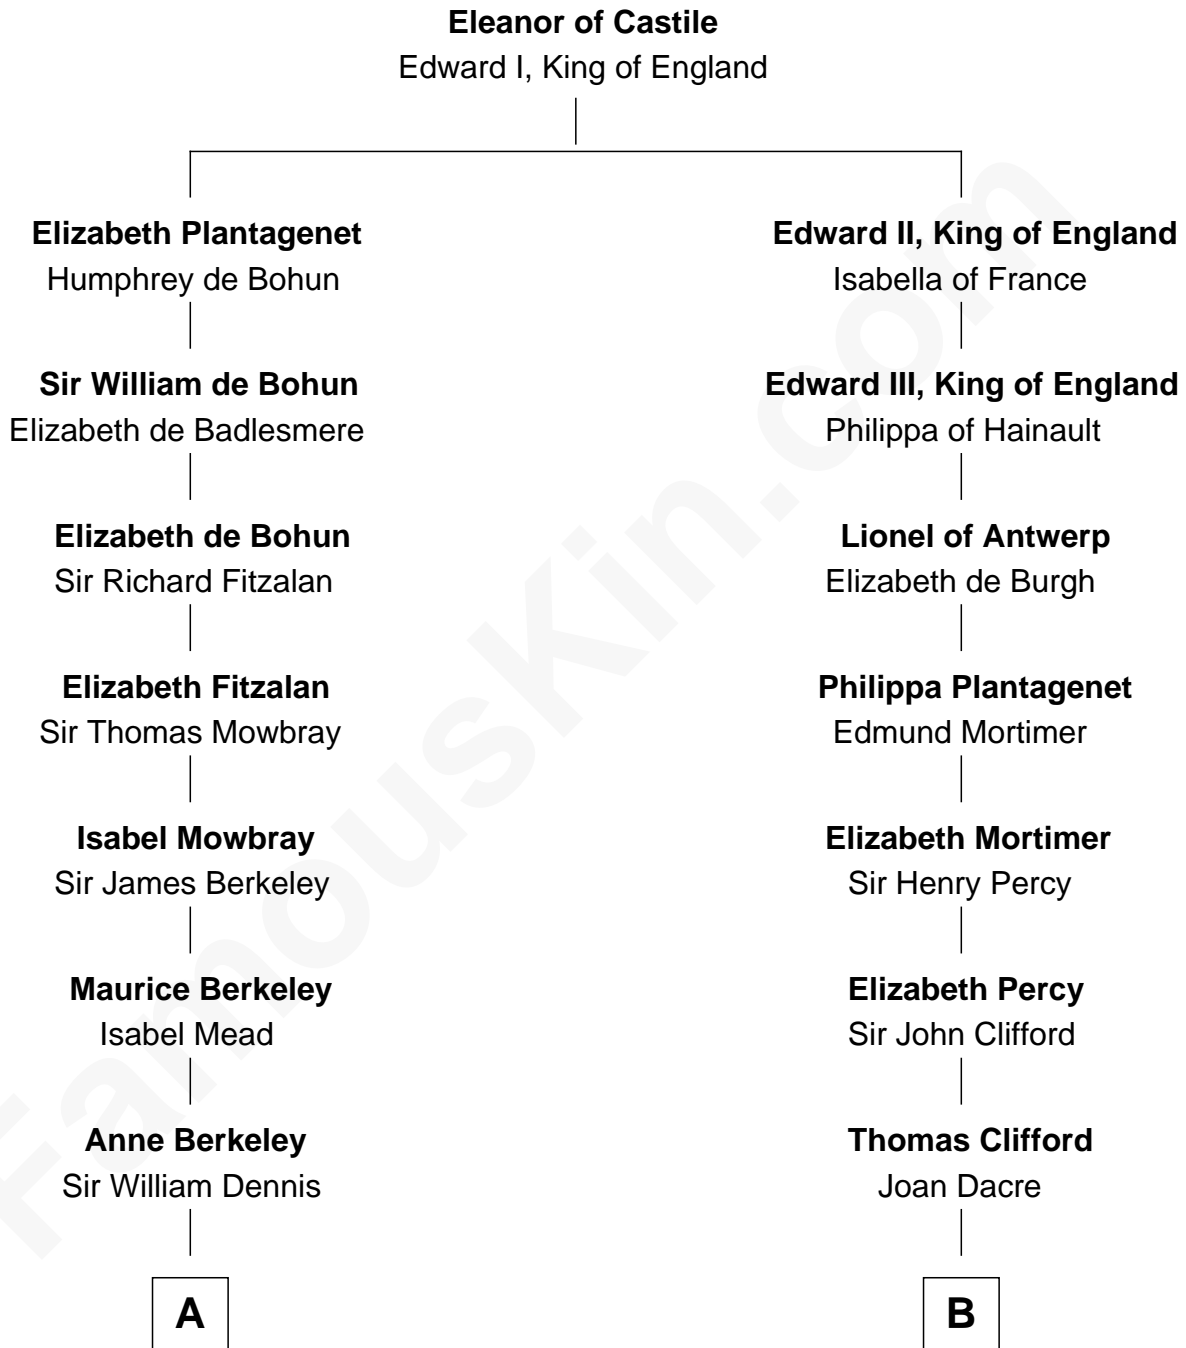

# FamousKin.com Relationship Chart of

**Robert Frost**

*Poet and Playwright*

13th cousin 7 times removed of

**Richard More**

*(c1614 - c1696) Mayflower passenger 1620*

**MAYFLOWER**

**C**

—  
**Samuel Abbott Frost**

Mary Blunt

—  
**William Prescott Frost**

Judith Colcord

—  
**William Prescott Frost**

Isabella Moodie

—  
**Robert Frost**

*Poet and Playwright*