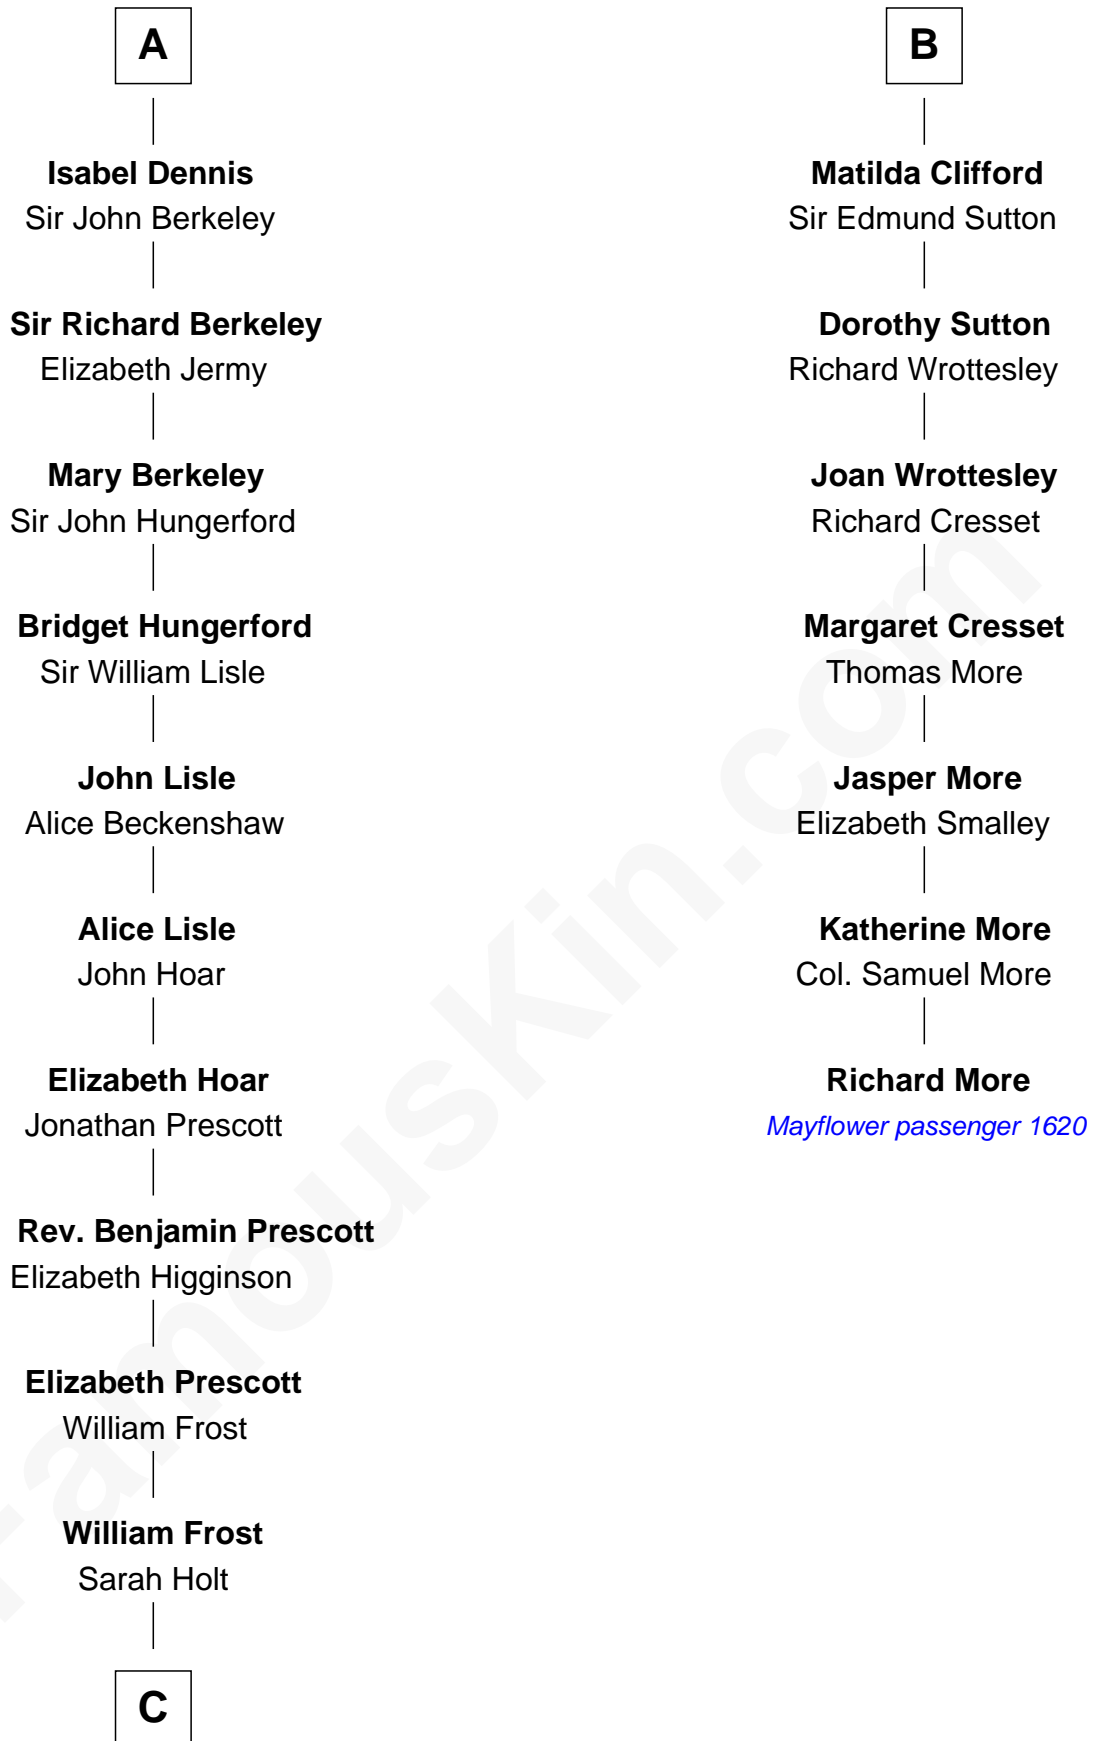

# FamousKin.com Relationship Chart of

**Robert Frost**

*Poet and Playwright*

13th cousin 7 times removed of

**Richard More**

*(c1614 - c1696) Mayflower passenger 1620*

**MAYFLOWER**

**C**

—  
**Samuel Abbott Frost**

Mary Blunt

—  
**William Prescott Frost**

Judith Colcord

—  
**William Prescott Frost**

Isabella Moodie

—  
**Robert Frost**

*Poet and Playwright*