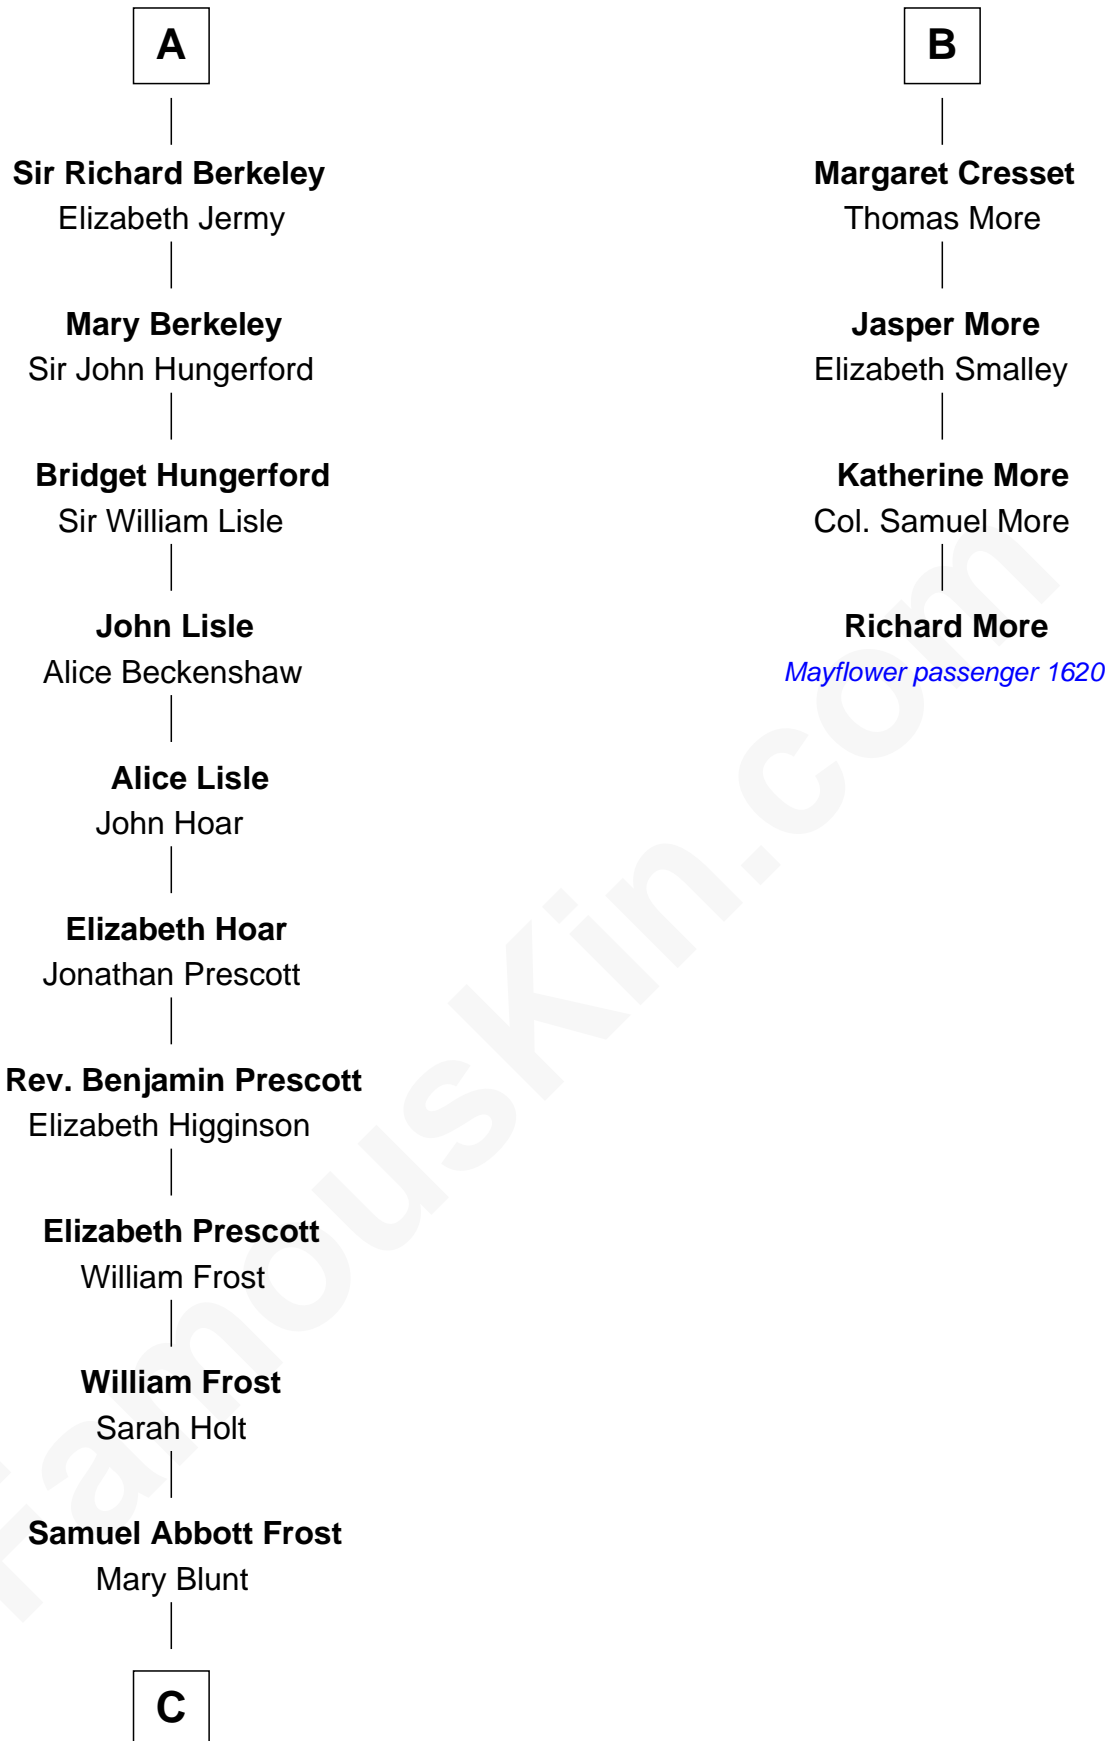

# FamousKin.com Relationship Chart of

**Robert Frost**

*Poet and Playwright*

10th cousin 9 times removed of

**Richard More**

*(c1614 - c1696) Mayflower passenger 1620*

**MAYFLOWER**

**C**