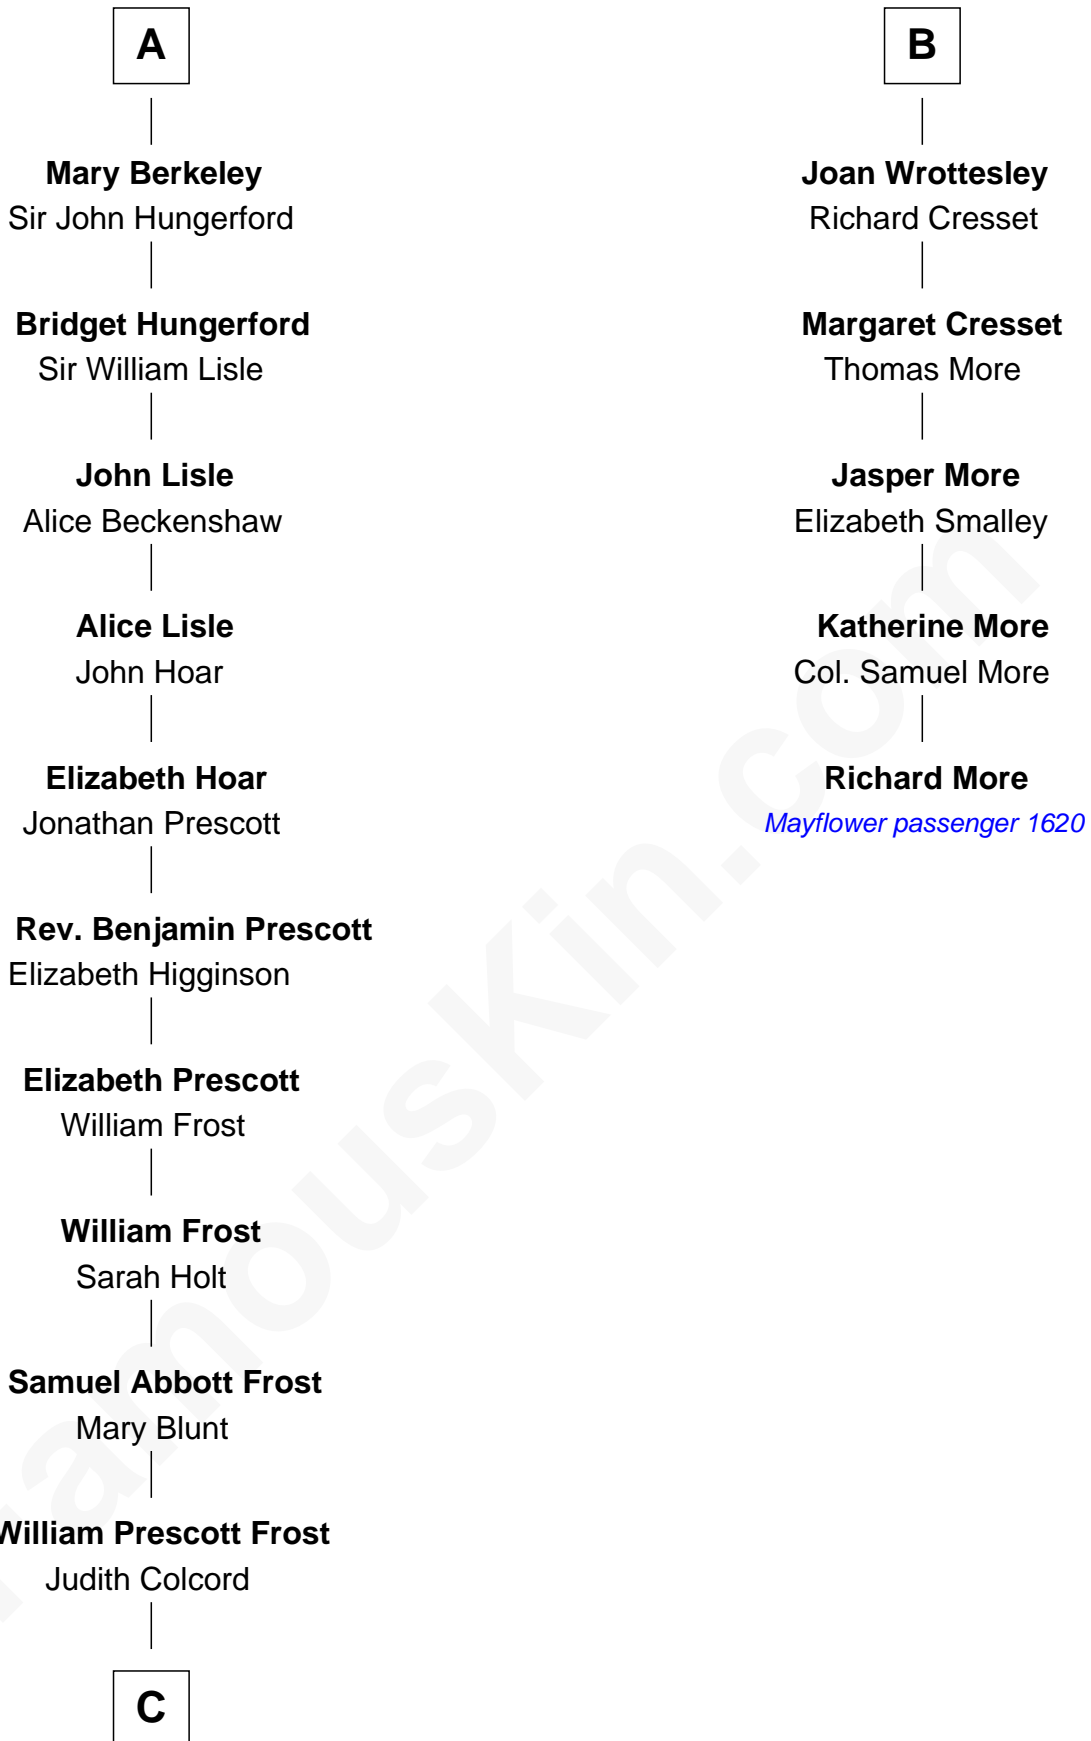

FamousKin.com Relationship Chart of

Robert Frost

Poet and Playwright

11th cousin 7 times removed of

Richard More

(c1614 - c1696) Mayflower passenger 1620

MAYFLOWER

C