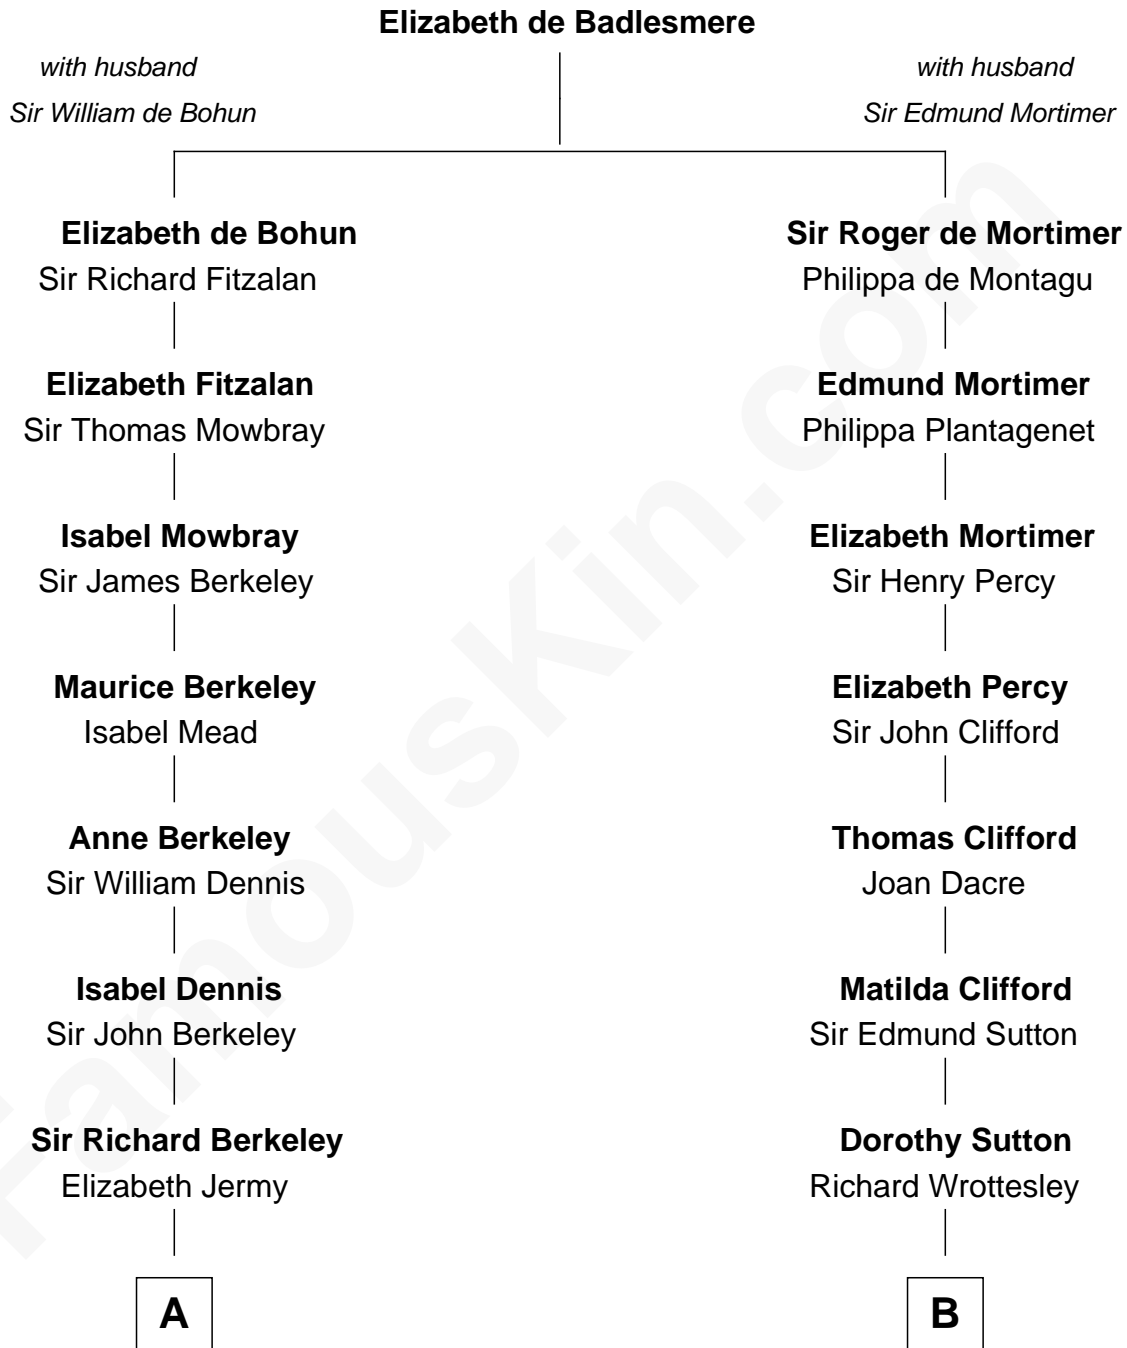

FamousKin.com Relationship Chart of

Robert Frost

Poet and Playwright

11th cousin 7 times removed of

Richard More

(c1614 - c1696) Mayflower passenger 1620

MAYFLOWER

C