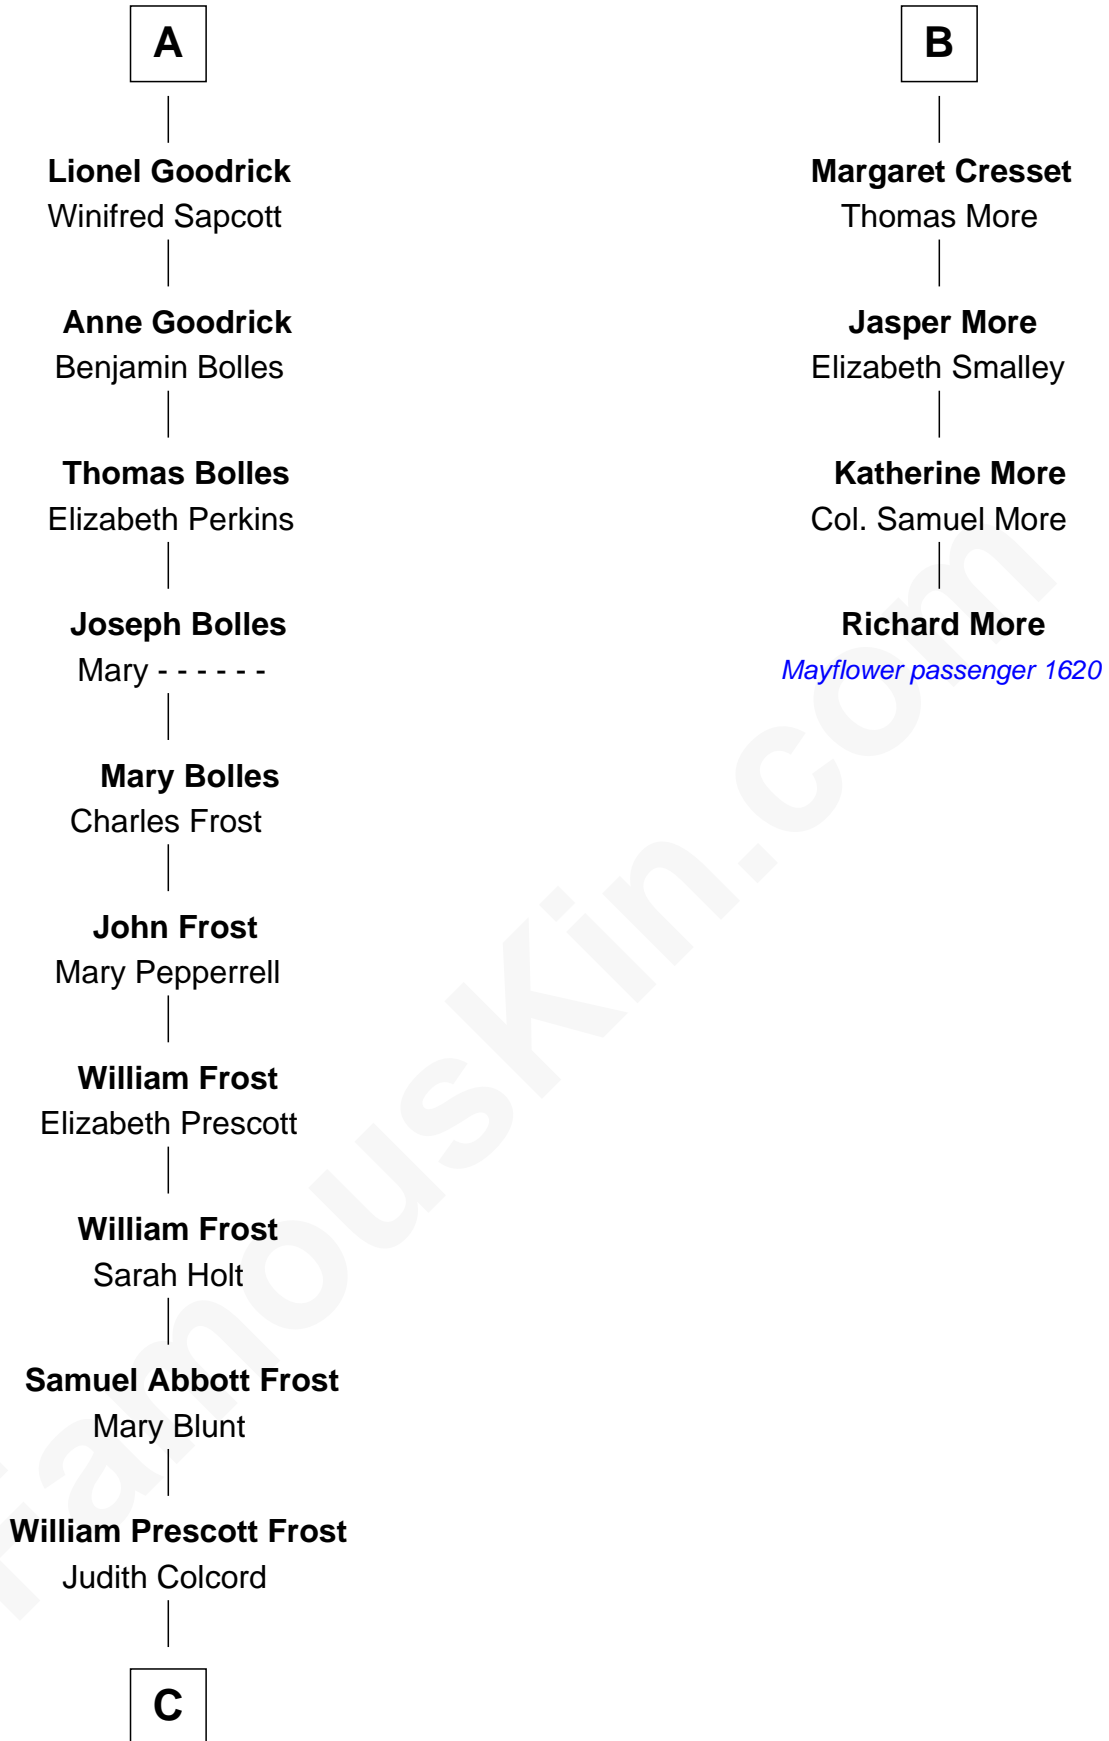

# FamousKin.com Relationship Chart of

**Robert Frost**

*Poet and Playwright*

10th cousin 8 times removed of

**Richard More**

*(c1614 - c1696) Mayflower passenger 1620*

**MAYFLOWER**

**Sir Henry de Percy**

**Sir Lionel Dymoke**  
Joanna Griffith

**Anne Dymoke**  
John Goodrick

**A**

**Maude de Percy**  
Sir John de Neville

**Sir Ralph Neville**  
Margaret de Stafford

**Philippe Neville**  
Sir Thomas Dacre

**Joan Dacre**  
Thomas Clifford

**Matilda Clifford**  
Sir Edmund Sutton

**Dorothy Sutton**  
Richard Wrottesley

**Joan Wrottesley**  
Richard Cresset

**B**

**C**

William Prescott Frost

Isabella Moodie

Robert Frost