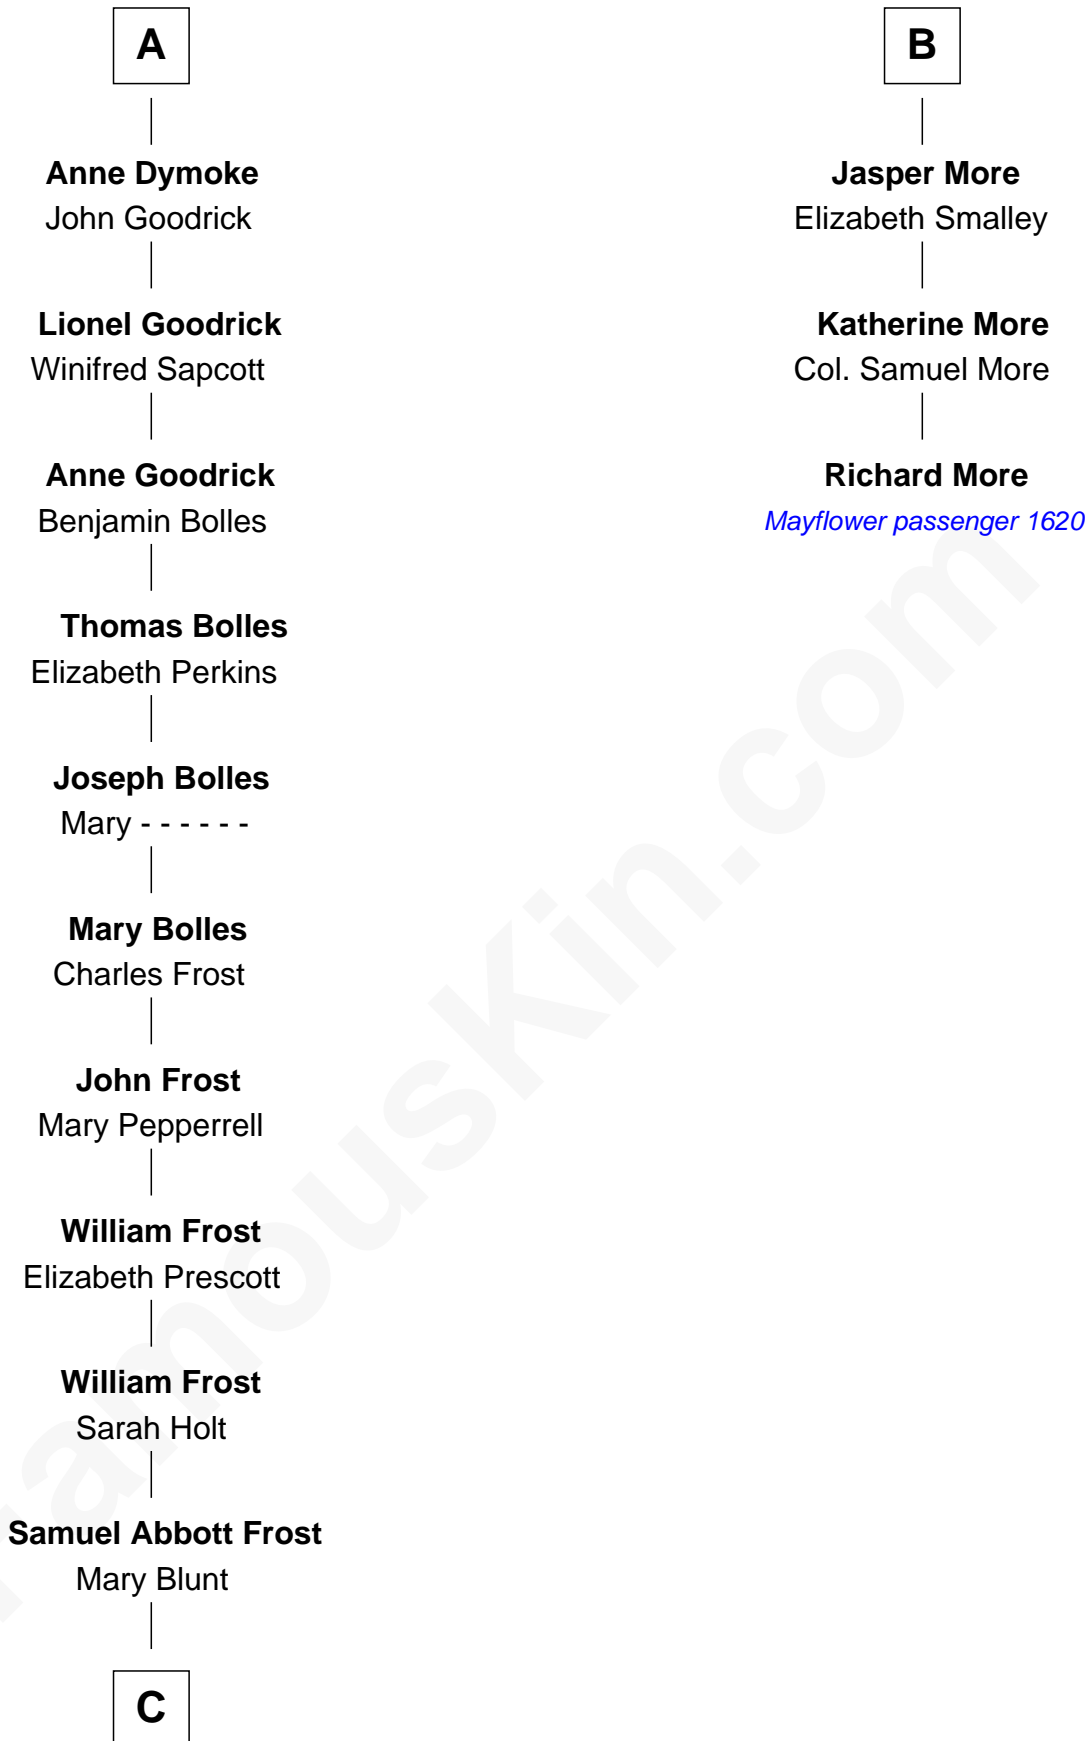

FamousKin.com Relationship Chart of

Robert Frost

Poet and Playwright

9th cousin 10 times removed of

Richard More

(c1614 - c1696) Mayflower passenger 1620

MAYFLOWER

Sir Maurice de Berkeley

Dorothy Sutton

Richard Wrottesley

Joan Wrottesley

Richard Cresset

Margaret Cresset

Thomas More

B

C